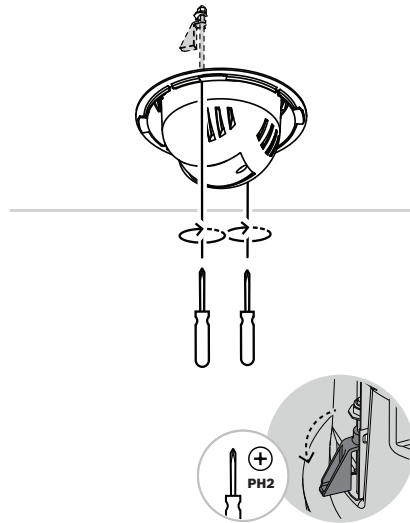

AUTODOME IP starlight 7000i (In-Ceiling Mount)

NDP-7512-Z30C | NDP-7512-Z30CT

en Quick Installation Guide

View & Configure

<http://downloadstore.boschsecurity.com/>

↓	↓	↓
BVMS Viewer 	Video Security Client 	Configuration Manager