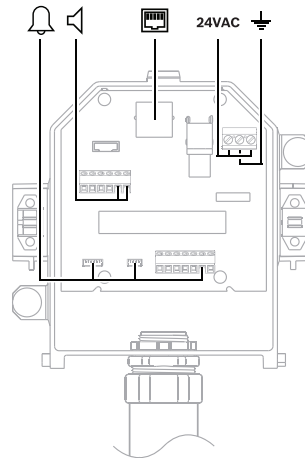

1 |

2 |

3 |

4 |

5 |

6 |

7 |

8 |

AUTODOME IP starlight 7000i (In-Ceiling Mount)

NDP-7512-Z30C | NDP-7512-Z30CT

en Quick Installation Guide

View & Configure

<http://downloadstore.boschsecurity.com/>

↓	↓	↓
BVMS Viewer 	Video Security Client 	Configuration Manager