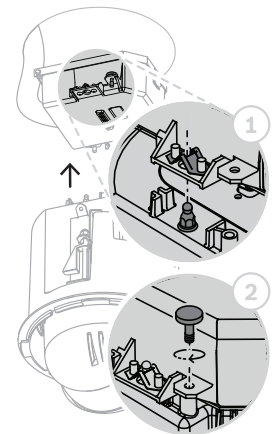

AUTODOME IP starlight 7000i (In-Ceiling Mount)

NDP-7512-Z30C | NDP-7512-Z30CT

en Quick Installation Guide

View & Configure

<http://downloadstore.boschsecurity.com/>

↓	↓	↓
BVMS Viewer 	Video Security Client 	Configuration Manager