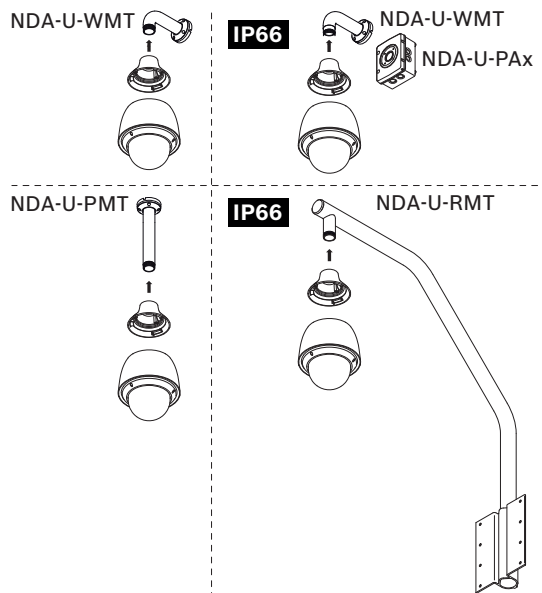

1 |

2 |

3 |

4 |

5 |

6 |

7 |

8 |

AUTODOME IP starlight 5100i (pendant)
NDP-5523-Z20 | NDP-5523-Z20-P

<http://boschsecurity.com/corporate/product-catalogue/index.html>

Bosch Security Systems B.V.
Torenallee 49
5617 BA Eindhoven
The Netherlands
www.boschsecurity.com
© Bosch Security Systems B.V., 2020