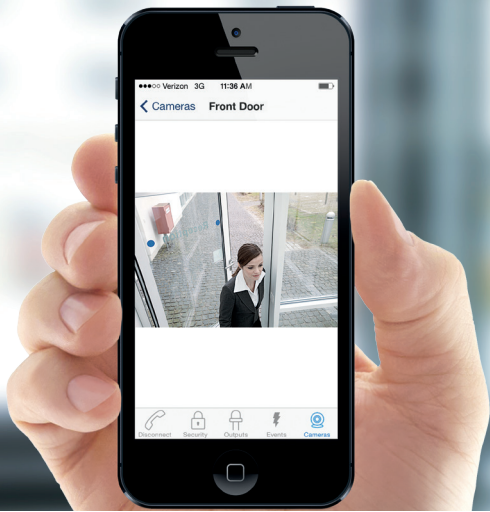

Integrated Security Solutions

Intrusion Panel with Integrated IP Video

BOSCH
Invented for life

The need for video alarm verification to reduce false alarms and provide appropriate response continues to grow. End users are also looking for simple ways to interact with their systems and see inside their home or business from their desktop or from a smart phone.

Most systems available today require a third-party server or a cloud-based service. This can add complexity as well as additional costs for both the end user and installer.

An intelligent solution

With Bosch intrusion to video integration, there is no server required. The control panel treats the camera as an integrated device and provides commands directly via a local area network. This eliminates the need for a third-party server and reduces costs.

B Series and G Series panels integrate with Bosch IP cameras, allowing the camera's video motion detection to activate points on the panel and panel events to trigger camera actions, including sending video snapshots via e-mail. This provides an easy path toward video alarm verification.

One app for system control

Remote Security Control enables users to view live video or still images from Bosch IP cameras integrated with the panels. It also allows users to turn on or off systems or areas as well as control connected outputs—including lights, garage doors, and more.