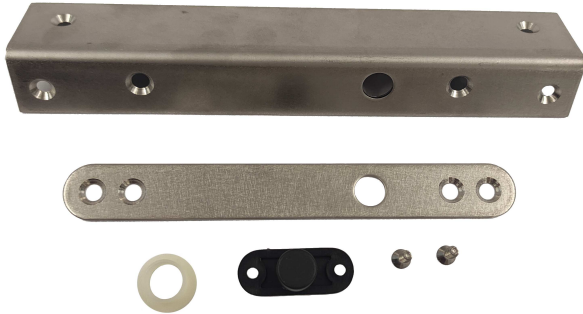

4998021691C20 Blocking element, recess-mount kit

- ▶ Installation of the blocking element on a frame or door
- ▶ Recess-mount

Mounting kit for installation of the blocking elements for recess mounting.

The angled collar is used for the blocking element. The standard collar is the counterpart. The extracted bolt of the blocking element is inserted in the standard collar to keep the door closed and secured.

Installation/configuration notes

Blocking element

Angled collar

Standard collar

Parts included

Quantity	Component
1	Angled collar
1	Standard collar

Technical specifications

Environmental

Operating temperature (°C)	-25 °C – 55 °C
Storage temperature (°C)	-40 °C – 85 °C

Mechanical

Color	Gray
Dimensions (H x W x D) (cm)	23.50 cm x 13 cm x 7.50 cm
Weight (g)	300 g
Material	Metal
Maximum distance bolts to locking plate (cm)	0.4 cm

4998021691C20 Blocking element, recess-mount kit

Break force for emergency open (kN)	0.8 - 1 kN
-------------------------------------	------------

Ordering information

4998021691C20 Blocking element, recess-mount kit