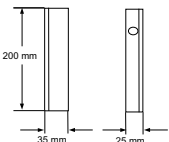

4998021691C20 Blocking element, recess-mount kit

- Installation of the blocking element on a frame or door
- Recess-mount

Mounting kit for installation of the blocking elements for recess mounting.

The angled collar is used for the blocking element. The standard collar is the counterpart. The extracted bolt of the blocking element is inserted in the standard collar to keep the door closed and secured.

Installation/configuration notes

Blocking element

Angled collar

Standard collar

Parts included

Quantity	Component
1	Angled collar
1	Standard collar

Technical specifications

Environmental

Operating temperature (°C)	-25 °C – 55 °C
Storage temperature (°C)	-40 °C – 85 °C

Mechanical

Color	Gray
Dimensions (H x W x D) (cm)	23.50 cm x 13 cm x 7.50 cm
Weight (g)	300 g
Material	Metal
Maximum distance bolts to locking plate (cm)	0.4 cm

Represented by:

Europe, Middle East, Africa:
Bosch Security Systems B.V.
P.O. Box 80002
5600 JB Eindhoven, The Netherlands
www.boschsecurity.com/xc/en/contact/
www.boschsecurity.com

Germany:
Bosch Sicherheitssysteme GmbH
Robert-Bosch-Platz 1
D-70839 Gerlingen
www.boschsecurity.com

North America:
Bosch Security Systems, LLC
130 Perinton Parkway
Fairport, New York, 14450, USA
www.boschsecurity.com

Asia-Pacific:
Robert Bosch (SEA) Pte Ltd, Security Systems
11 Bishan Street 21
Singapore 573943
www.boschsecurity.com/xc/en/contact/
www.boschsecurity.com