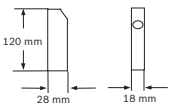

Installation/configuration notes

Blocking element

Angled collar