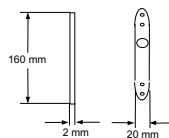

Installation/configuration notes

Blocking element

Angled collar

Standard collar

Parts included

Quantity	Component
1	Angled collar
1	Standard collar

Technical specifications

Environmental

Operating temperature (°C)	-25 °C – 55 °C
Storage temperature (°C)	-40 °C – 85 °C

Mechanical

Color	Gray
Dimensions (H x W x D) (cm)	23.50 cm x 13 cm x 7.50 cm
Weight (g)	300 g
Material	Metal
Maximum distance bolts to locking plate (cm)	0.4 cm