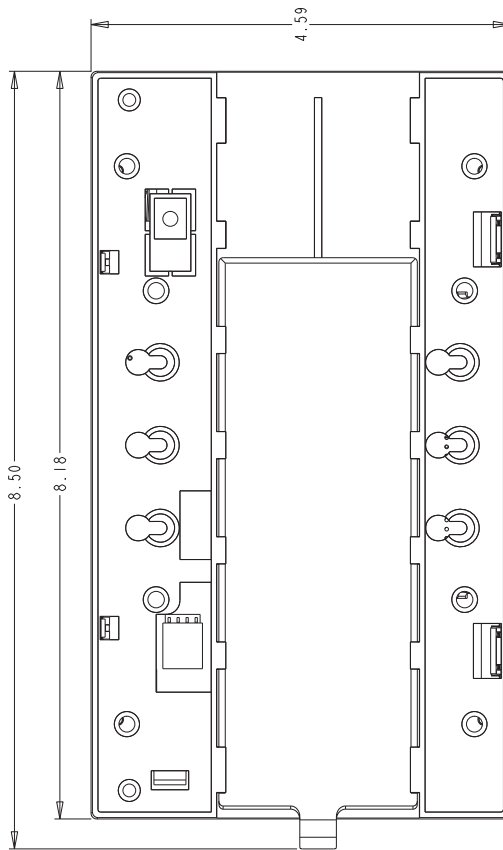

SCALE 1X

SCALE 1X

BOSCH

BOSCH SECURITY SYSTEMS
130 PERINTON PARKWAY
FAIRPORT, NEW YORK, 14450-9199 USA

DRAWING TITLE

D1260

DATE DRAWN: 07/29/14

DRAWN BY: CAD