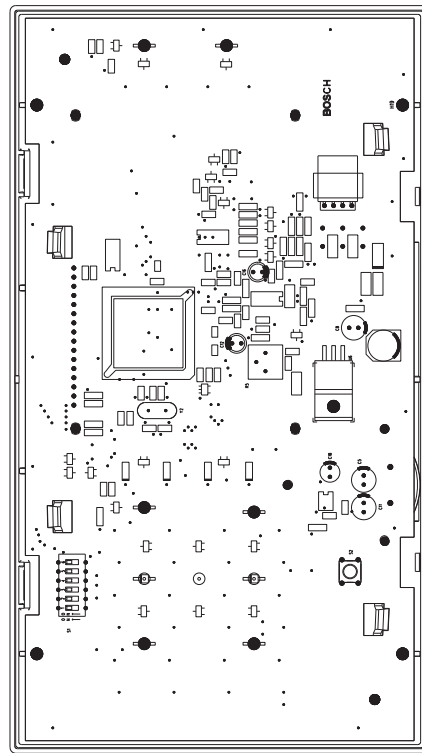

SCALE 1X

SCALE 1X

BOSCH

BOSCH SECURITY SYSTEMS
130 PERINTON PARKWAY
FAIRPORT, NEW YORK, 14450-9199 USA

DRAWING TITLE

D1260

DATE DRAWN: 07/29/14

DRAWN BY: CAD