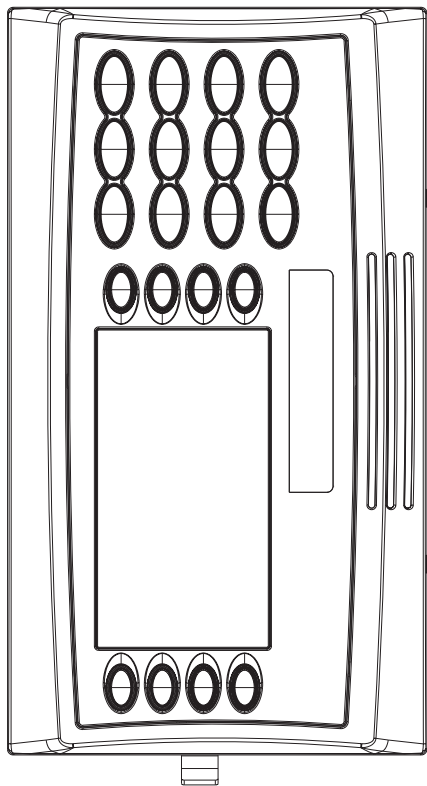

SCALE 1X

SCALE 1X

BOSCH

BOSCH SECURITY SYSTEMS
130 PERINTON PARKWAY
FAIRPORT, NEW YORK, 14450-9199 USA

DRAWING TITLE

D1260

DATE DRAWN: 07/29/14

DRAWN BY: CAD