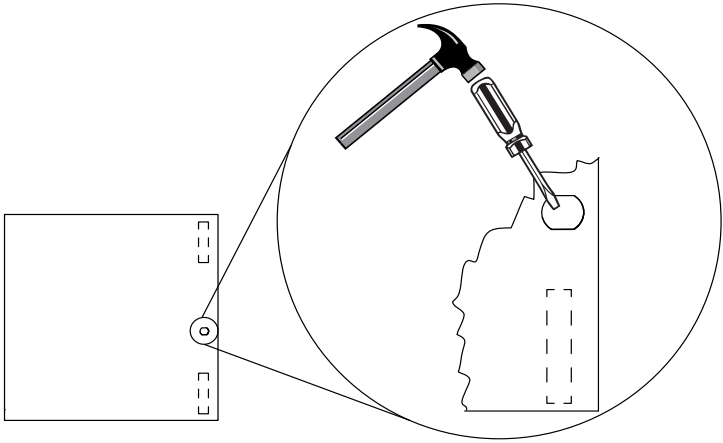

1 |

2 |

Weight	0.017 lb (0.008 kg)
Color	Chrome
Key number	D102 (#1358)

D101 Install

[D101 Embedded install video](#)

Bosch Security Systems, B.V.

Torenallee 49
5617 BA Eindhoven
Netherlands

www.boschsecurity.com

© Bosch Security Systems, B.V., 2022

D101 Lock Set Installation Manual