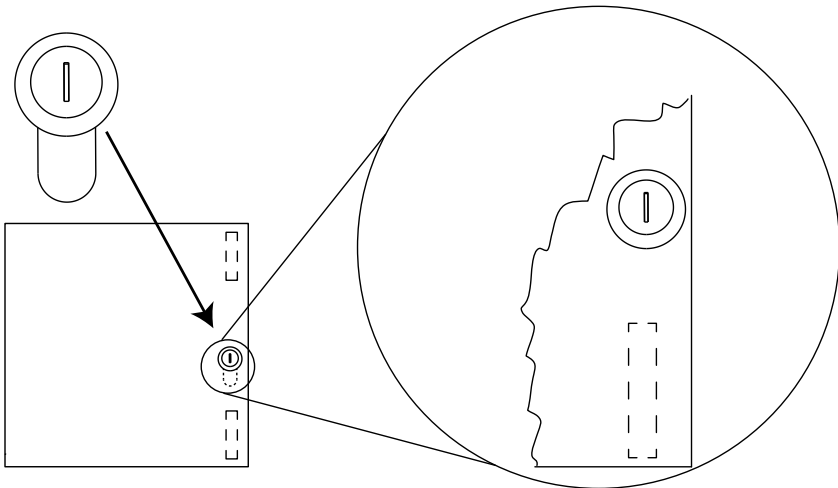

1 |

2 |

Weight	0.017 lb (0.008 kg)
Color	Chrome
Key number	D102 (#1358)

D101 Install

[D101 Embedded install video](#)

Bosch Security Systems, B.V.

Torenallee 49
5617 BA Eindhoven
Netherlands

www.boschsecurity.com

© Bosch Security Systems, B.V., 2022

D101 Lock Set Installation Manual