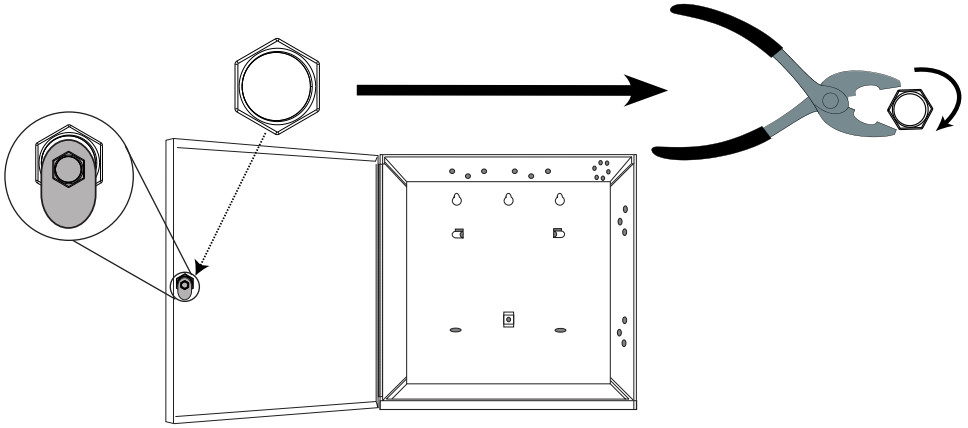

1 |

2 |

Weight	0.017 lb (0.008 kg)
Color	Chrome
Key number	D102 (#1358)

D101 Install

[D101 Embedded install video](#)

Bosch Security Systems, B.V.

Torenallee 49
5617 BA Eindhoven
Netherlands

www.boschsecurity.com

© Bosch Security Systems, B.V., 2022

D101 Lock Set Installation Manual