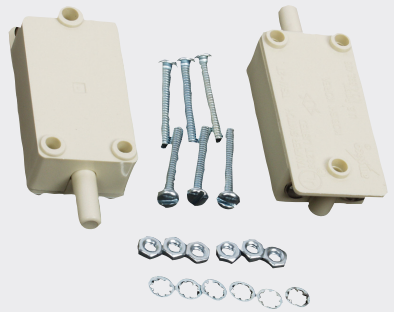

=

1 |

Weight	0.07 lb (0.044 kg)
Color	off-white

Bosch Security Systems B.V.
Torenallee 49
5617 BA Eindhoven
Netherlands
www.boschsecurity.com

D110 Tamper Switch

Installation Manual