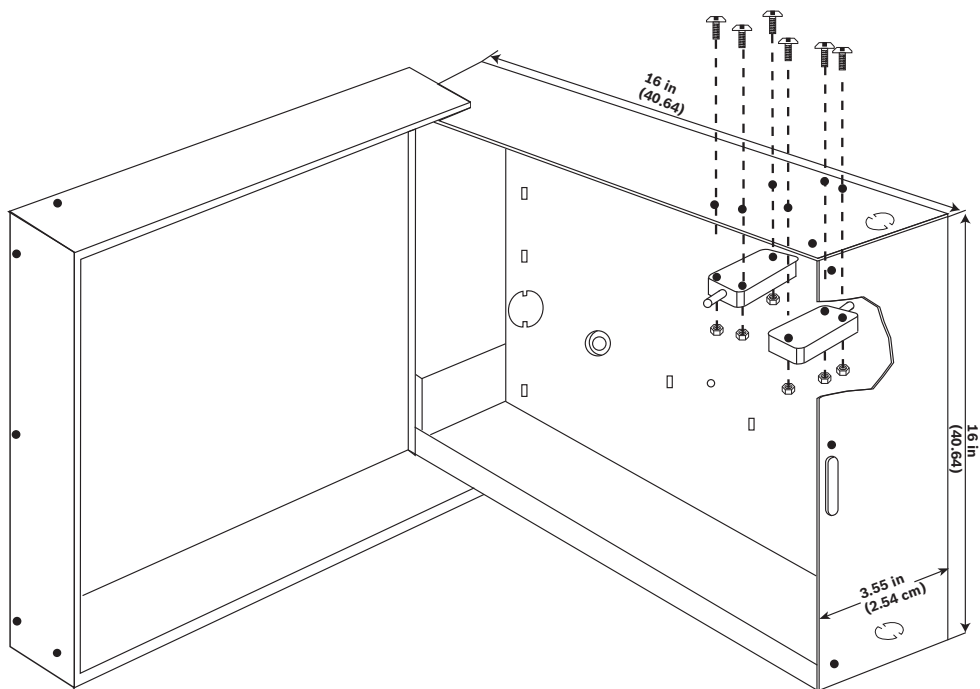

=

1 |

Weight	0.07 lb (0.044 kg)
Color	off-white

Bosch Security Systems B.V.
Torenallee 49
5617 BA Eindhoven
Netherlands
www.boschsecurity.com

D110 Tamper Switch

Installation Manual