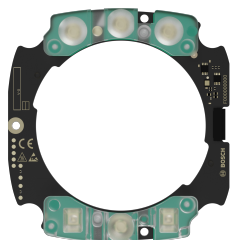

## NBA-7070-LI Illuminator module invisible 940nm wide

The NBA-7070-LI illuminator module provides covert intelligent IR illumination for the DINION 7100i IR wide angle lens variants.

#### Covert IR illumination

By using this illuminator module, the characteristic red glow and red dots from IR illumination is no longer visible.

### Parts included

Quantity	Component
1	Illuminator module NBA-7070-LI
1	T10 torx key
1	Quick installation guide

- ▶ Compatible with DINION 7100i IR wide angle lens variants
- ▶ Powerful intelligent IR illumination with invisible IR (940 nm)
- ▶ Replacement of the standard illumination module