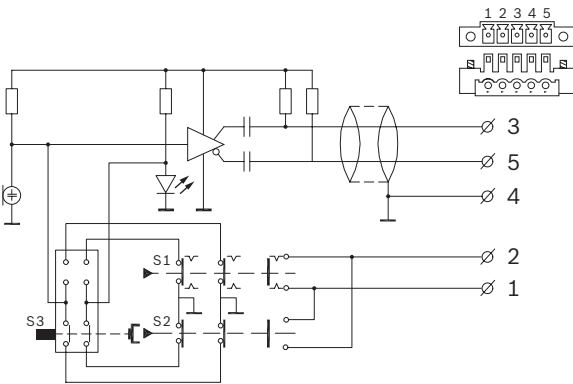

A green LED indicates when the microphone is active.

Controls and indicators

- PTT-key
- PTT status LED

Certifications and approvals

Safety	acc. to EN 60065
Immunity	acc. to EN 55103-2
Emission	acc. to EN 55103-1

Region	Certification
Europe	CE

Installation/configuration notes

Circuit diagram

Parts included

Quantity	Component
1	PLE-1CS PLENA All Call Call Station

Technical specifications

Electrical

Phantom power supply	
Voltage range	12 to 48 V
Current consumption	<8 mA

Mechanical

Base dimensions (H x W x D)	40 x 100 x 235 mm (1.57 x 3.97 x 9.25 in)
Weight	Approx. 1 kg (2.2 lb)
Color	Charcoal with silver
Stem length with mic.	390 mm (15.35 in)
Cable length	2 m (6.56 ft)