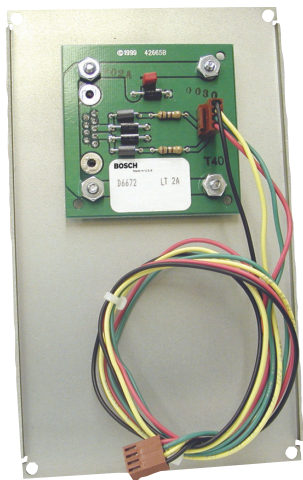

# Conettix D6672 Com 1 Expansion Kit

www.boschsecurity.com

**BOSCH**  
Invented for life

Creates a third serial port on the Conettix D6600 Communications Receiver/Gateway. Provides a DB9 male connector and transient protection.

## Certifications and approvals

Region	Certification	
Europe	CE	EMC, LVD, R&TTE
USA	UL	UL 365 - Police Station Connected Burglar Alarm Units
	UL	UL 864 - Standard for Control Units and Accessories for Fire Alarm Systems
	UL	UL 1076 - Proprietary Burglar Alarm Units and Systems
	UL	UL 1610 - Central Station Burglar Alarm Units
	CSFM	California State Fire Marshal (see our website)
Canada	ULC	
	ULC	ULC-ORD C1076 - Proprietary Burglar Alarm Units and Systems

### Conettix D6672 Com 1 Expansion Kit

Creates a third serial port on the Conettix D6600 Communications Receiver/Gateway. Provides a DB9 male connector and transient protection.  
Order number **D6672**