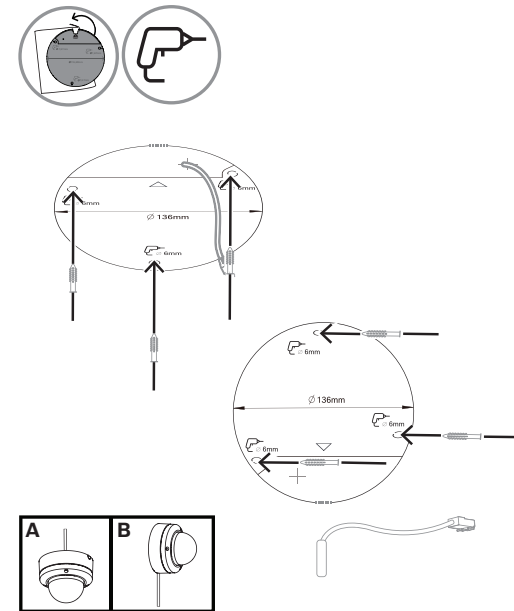

1 |

2 |

3 |

4 |

5 |

6 |

7 |

8 |

FLEXIDOME outdoor 3100i IR
NDE-3702-AL | NDE-3703-AL |
NDE-3702-AL-GOV | NDE-3703-AL-GOV

en Quick installation guide

Bosch Security Systems B.V.
Torenallee 49
5617 BA Eindhoven
Netherlands
www.boschsecurity.com
© Bosch Security Systems B.V., 2024

0.7 N·m
[0.5 lb·ft]