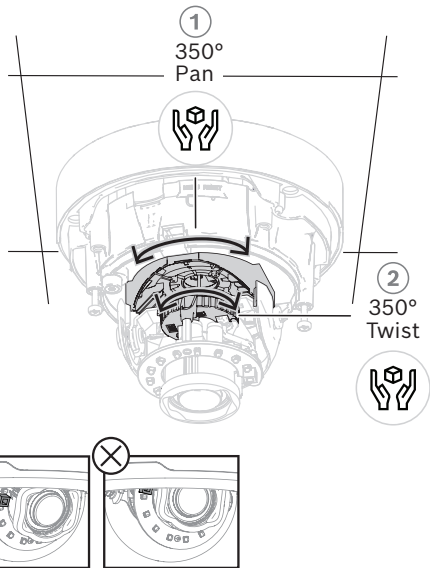

Ø (6 - 7) mm

Ø6 mm

7 mm (0.3 in)

8 mm (0.3 in)

Audio		Alarm	
OUT	GDN	GDN	IN
		GND	IN
			OUT

FLEXIDOME IP 3000i | 4000i | 5000i (IR) outdoor | FLEXIDOME IP starlight 5000i (IR) outdoor*

*List of applicable products inside document

en Quick installation guide

- | | | |
|--------------------------|--------------------------|----------------------------|
| 1. <2> On | 2. >2> 180° | 3. <2> Default |
| 4. <2> Focus - autofocus | 5. <2> Zoom (0-6) ↑ ↓ | 6. >2> Zoom OK - autofocus |
| 7. <2> Focus & Zoom OK | 8. <2> Analog format ↑ ↓ | 9. >2> Output OK |