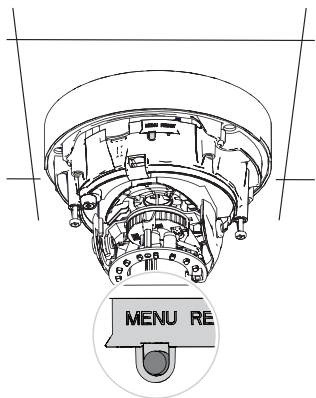

Ø (6 - 7) mm

Ø6 mm

7 mm (0.3 in)

8 mm (0.3 in)

Audio		Alarm	
OUT	GDN	GDN	IN
		GND	IN
			OUT

FLEXIDOME IP 3000i | 4000i | 5000i (IR) outdoor | FLEXIDOME IP starlight 5000i (IR) outdoor*

*List of applicable products inside document

en Quick installation guide

- | | | |
|--------------------------|--------------------------|----------------------------|
| 1. <2> On | 2. >2> 180° | 3. <2> Default |
| 4. <2> Focus - autofocus | 5. <2> Zoom (0-6) ↑ ↓ | 6. >2> Zoom OK - autofocus |
| 7. <2> Focus & Zoom OK | 8. <2> Analog format ↑ ↓ | 9. >2> Output OK |