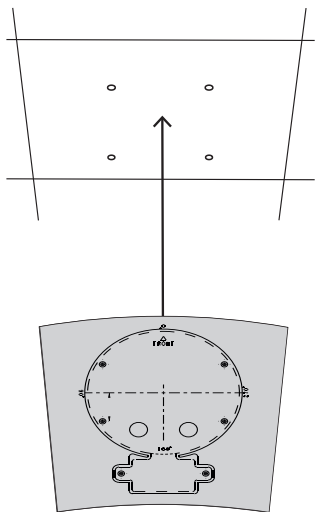

Ø (6 - 7) mm

Ø6 mm

7 mm (0.3 in)

8 mm (0.3 in)

Audio		Alarm	
OUT	GDN	GDN	IN
		GND	IN
			OUT

FLEXIDOME IP 3000i | 4000i | 5000i (IR) outdoor | FLEXIDOME IP starlight 5000i (IR) outdoor*

*List of applicable products inside document