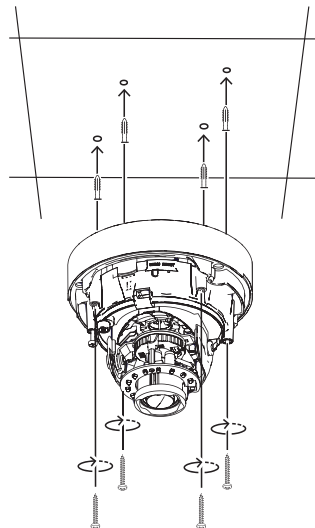

Ø (6 - 7) mm

Ø6 mm

7 mm (0.3 in)

8 mm (0.3 in)

Audio		Alarm	
OUT	GDN	GDN	IN
		GND	IN
			OUT

FLEXIDOME IP 3000i | 4000i | 5000i (IR) outdoor | FLEXIDOME IP starlight 5000i (IR) outdoor*

*List of applicable products inside document

en Quick installation guide

- | | | |
|--------------------------|--------------------------|----------------------------|
| 1. <2> On | 2. >2> 180° | 3. <2> Default |
| 4. <2> Focus - autofocus | 5. <2> Zoom (0-6) ↑ ↓ | 6. >2> Zoom OK - autofocus |
| 7. <2> Focus & Zoom OK | 8. <2> Analog format ↑ ↓ | 9. >2> Output OK |