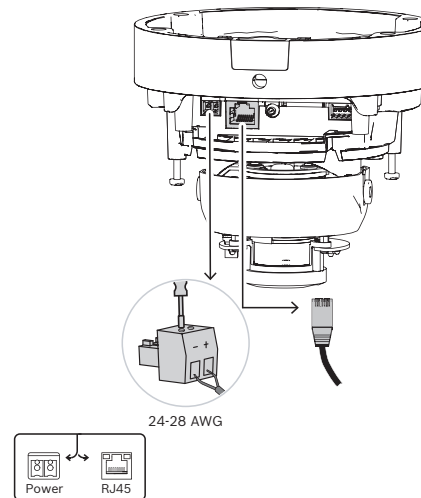

Ø (6 - 7) mm

Ø6 mm

7 mm (0.3 in)

8 mm (0.3 in)

Audio		Alarm	
OUT	GDN	GDN	IN
		GND	IN
			OUT

FLEXIDOME IP 3000i | 4000i | 5000i (IR) outdoor | FLEXIDOME IP starlight 5000i (IR) outdoor*

*List of applicable products inside document