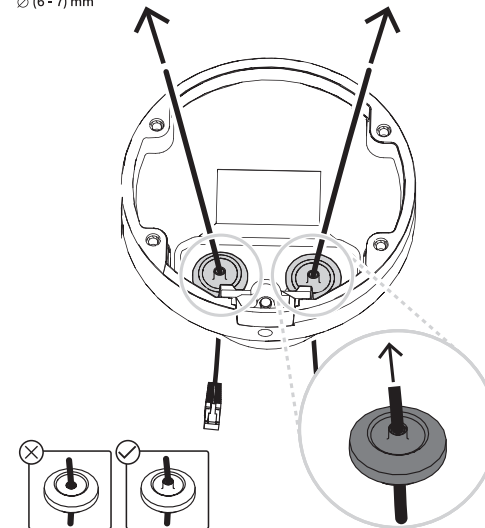

Ø (6 - 7) mm

Ø6 mm

7 mm (0.3 in)

8 mm (0.3 in)

Audio		Alarm	
OUT	GDN	GDN	IN
		GND	IN
			OUT

FLEXIDOME IP 3000i | 4000i | 5000i (IR) outdoor | FLEXIDOME IP starlight 5000i (IR) outdoor*

*List of applicable products inside document

en Quick installation guide

- | | | |
|--------------------------|--------------------------|----------------------------|
| 1. <2> On | 2. >2> 180° | 3. <2> Default |
| 4. <2> Focus - autofocus | 5. <2> Zoom (0-6) ↑ ↓ | 6. >2> Zoom OK - autofocus |
| 7. <2> Focus & Zoom OK | 8. <2> Analog format ↑ ↓ | 9. >2> Output OK |