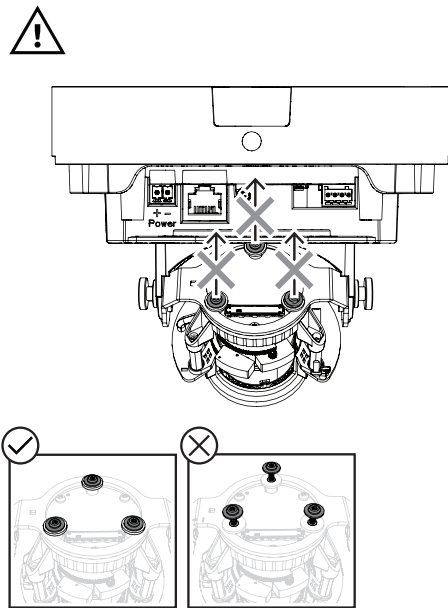

Ø (6 - 7) mm

Ø6 mm

7 mm (0.3 in)

8 mm (0.3 in)

Audio		Alarm	
OUT	GDN	GDN	IN
		GND	IN
			OUT

FLEXIDOME IP 3000i | 4000i | 5000i (IR) outdoor | FLEXIDOME IP starlight 5000i (IR) outdoor*

*List of applicable products inside document

en Quick installation guide

- | | | |
|--------------------------|--------------------------|----------------------------|
| 1. <2> On | 2. >2> 180° | 3. <2> Default |
| 4. <2> Focus - autofocus | 5. <2> Zoom (0-6) ↑ ↓ | 6. >2> Zoom OK - autofocus |
| 7. <2> Focus & Zoom OK | 8. <2> Analog format ↑ ↓ | 9. >2> Output OK |