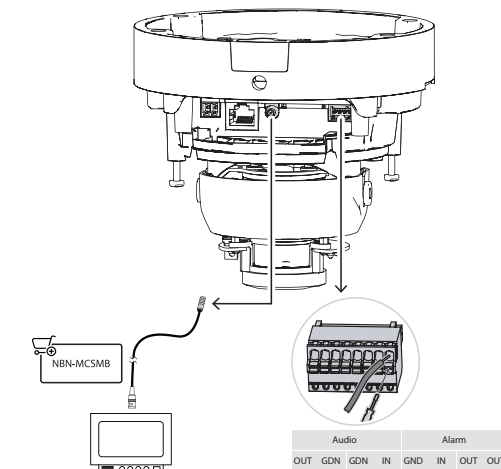

Ø (6 - 7) mm

Ø6 mm

7 mm (0.3 in)

8 mm (0.3 in)

Audio		Alarm	
OUT	GDN	GDN	IN
		GND	IN
			OUT

FLEXIDOME IP 3000i | 4000i | 5000i (IR) outdoor | FLEXIDOME IP starlight 5000i (IR) outdoor*

*List of applicable products inside document

en Quick installation guide

- | | | |
|--------------------------|--------------------------|----------------------------|
| 1. <2> On | 2. >2> 180° | 3. <2> Default |
| 4. <2> Focus - autofocus | 5. <2> Zoom (0-6) ↑ ↓ | 6. >2> Zoom OK - autofocus |
| 7. <2> Focus & Zoom OK | 8. <2> Analog format ↑ ↓ | 9. >2> Output OK |