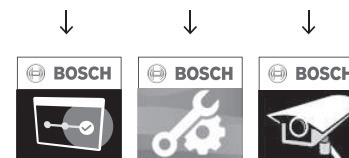

Bosch Security Systems B.V.
Torenallee 49
5617 BA Eindhoven
Netherlands
www.boschsecurity.com
© Bosch Security Systems B.V., 2023