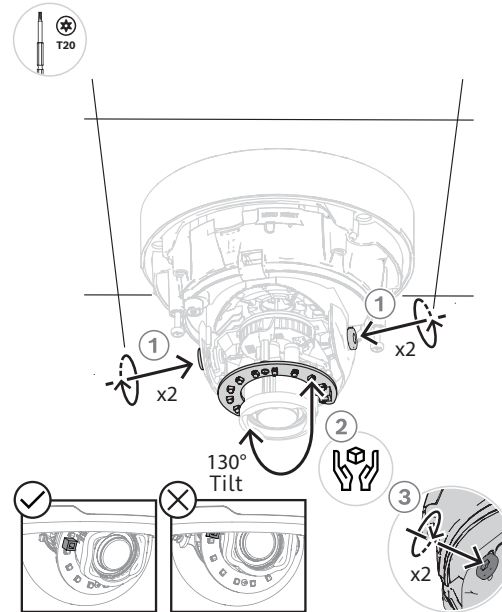

Ø (6 - 7) mm

Ø6 mm

7 mm (0.3 in)

8 mm (0.3 in)

Audio		Alarm	
OUT	GDN	GDN	IN
		GND	IN
			OUT

FLEXIDOME IP 3000i | 4000i | 5000i (IR) outdoor | FLEXIDOME IP starlight 5000i (IR) outdoor*

*List of applicable products inside document

en Quick installation guide

- | | | |
|--------------------------|--------------------------|----------------------------|
| 1. <2> On | 2. >2> 180° | 3. <2> Default |
| 4. <2> Focus - autofocus | 5. <2> Zoom (0-6) ↑ ↓ | 6. >2> Zoom OK - autofocus |
| 7. <2> Focus & Zoom OK | 8. <2> Analog format ↑ ↓ | 9. >2> Output OK |