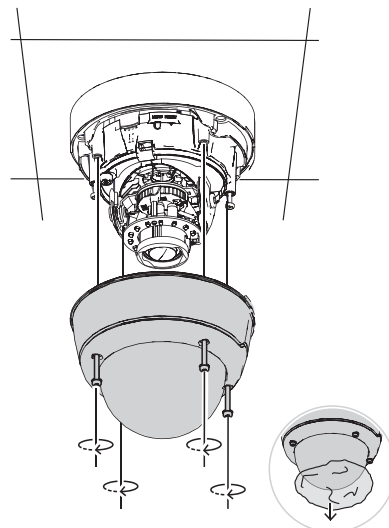

Ø (6 - 7) mm

Ø6 mm

7 mm (0.3 in)

8 mm (0.3 in)

Audio		Alarm	
OUT	GDN	GDN	IN
		GND	IN
			OUT

FLEXIDOME IP 3000i | 4000i | 5000i (IR) outdoor | FLEXIDOME IP starlight 5000i (IR) outdoor*

*List of applicable products inside document

en Quick installation guide

- | | | |
|--------------------------|--------------------------|----------------------------|
| 1. <2> On | 2. >2> 180° | 3. <2> Default |
| 4. <2> Focus - autofocus | 5. <2> Zoom (0-6) ↑ ↓ | 6. >2> Zoom OK - autofocus |
| 7. <2> Focus & Zoom OK | 8. <2> Analog format ↑ ↓ | 9. >2> Output OK |