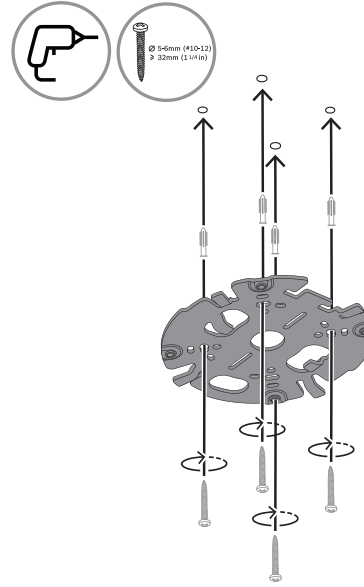

1 |

2 |

PIN	Connection
1	+12V OUT
2	GND
3	ALARM OUT
4	ALARM OUT
5	GND
6	ALARM IN1
7	ALARM IN2
8	GND
9	AUDIO IN
10	AUDIO OUT

3 |

4 |

5 |

6 |

7 |

8 |

Project Assistant app

Windows | iOS | Android

<https://downloadstore.boschsecurity.com/>**FLEXIDOME IP starlight 8000i**NDE-8512-R | NDE-8512-RT | NDE-8513-R |
NDE-8513-RT | NDE-8514-R | NDE-8514-RT |
NDE-8512-RX | NDE-8512-RXT |
NDE-8513-RX | NDE-8513-RXT