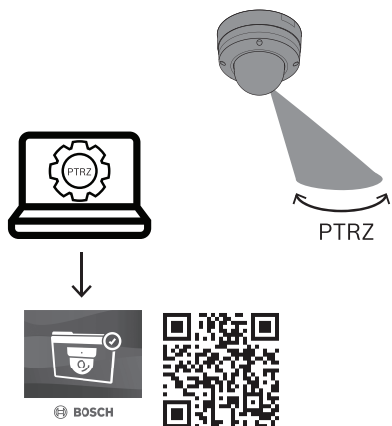

1 |

2 |

PIN	Connection
1	+12V OUT
2	GND
3	ALARM OUT
4	ALARM OUT
5	GND
6	ALARM IN1
7	ALARM IN2
8	GND
9	AUDIO IN
10	AUDIO OUT

3 |

4 |

5 |

6 |

7 |

8 |

Project Assistant app

Windows | iOS | Android

<https://downloadstore.boschsecurity.com/>**FLEXIDOME IP starlight 8000i**NDE-8512-R | NDE-8512-RT | NDE-8513-R |
NDE-8513-RT | NDE-8514-R | NDE-8514-RT |
NDE-8512-RX | NDE-8512-RXT |
NDE-8513-RX | NDE-8513-RXT