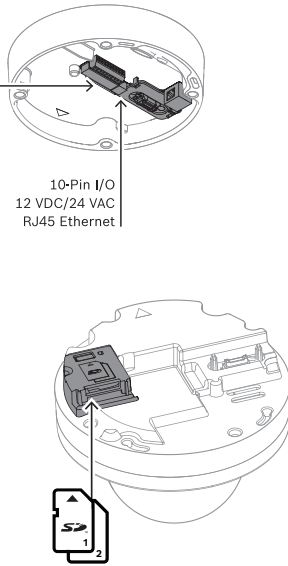

1 |

2 |

PIN	Connection
1	+12V OUT
2	GND
3	ALARM OUT
4	ALARM OUT
5	GND
6	ALARM IN1
7	ALARM IN2
8	GND
9	AUDIO IN
10	AUDIO OUT

3 |

4 |

5 |

6 |

7 |

8 |

Project Assistant app

Windows | iOS | Android

<https://downloadstore.boschsecurity.com/>**FLEXIDOME IP starlight 8000i**NDE-8512-R | NDE-8512-RT | NDE-8513-R |
NDE-8513-RT | NDE-8514-R | NDE-8514-RT |
NDE-8512-RX | NDE-8512-RXT |
NDE-8513-RX | NDE-8513-RXT