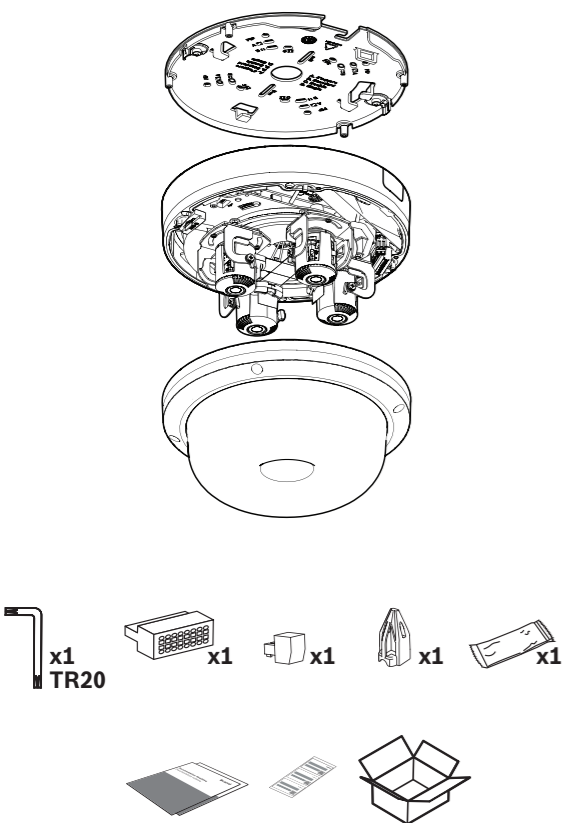

1 |

2 |

3 |

4 |

5 |

6 |

7 |

8 |

9 |

10 |

FLEXIDOME multi 7000i
NDM-7702-A | NDM-7703-A

en Quick installation guide

Bosch Security Systems B.V.
Torenallee 49
5617 BA Eindhoven
Netherlands
www.boschsecurity.com
© Bosch Security Systems B.V., 2022