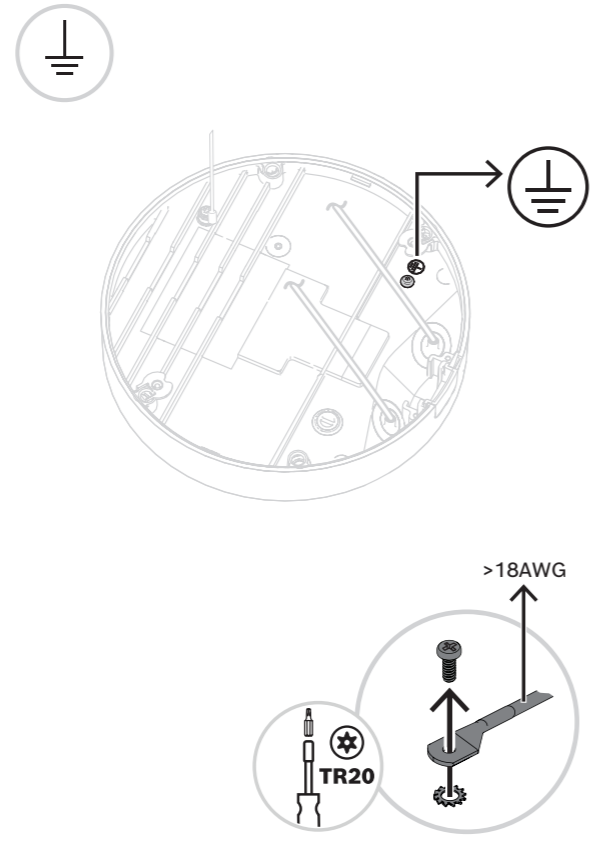

1 |

2 |

3 |

4 |

5 |

6 |

7 |

8 |

9 |

10 |

FLEXIDOME multi 7000i
NDM-7702-A | NDM-7703-A

en Quick installation guide

Bosch Security Systems B.V.
Torenallee 49
5617 BA Eindhoven
Netherlands
www.boschsecurity.com
© Bosch Security Systems B.V., 2022