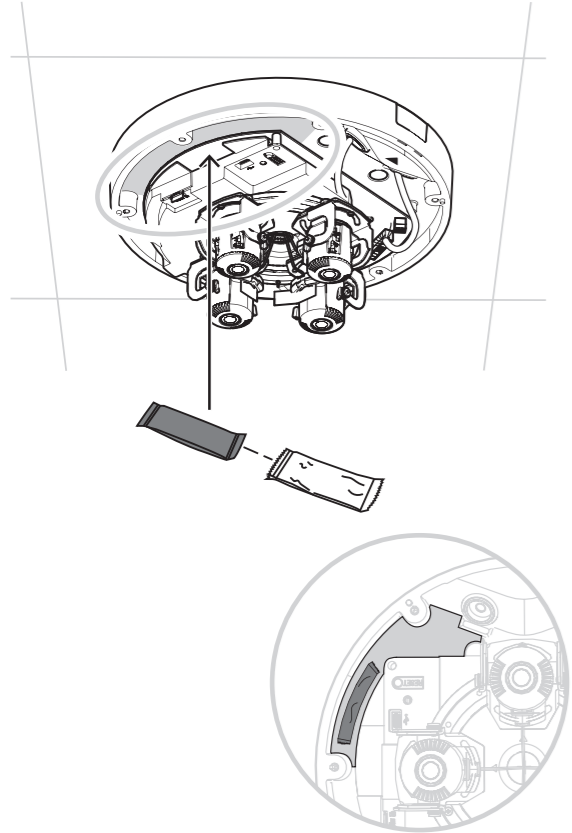

9 |

10 |

FLEXIDOME multi 7000 IR
NDM-7702-AL | NDM-7703-AL

en Quick installation guide

Bosch Security Systems B.V.
Torenallee 49
5617 BA Eindhoven
Netherlands
www.boschsecurity.com
© Bosch Security Systems B.V., 2022

14 |

Project Assistant app
Windows | iOS | Android

<https://downloadstore.boschsecurity.com/>

13 |

12 |

Audio				Alarm			
IN	GND	OUT	GND	IN	GND	OUT	OUT

11 |

15 |