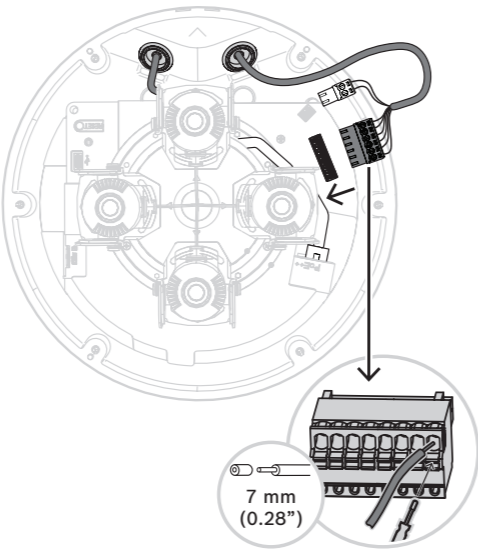

14 |

Project Assistant app
Windows | iOS | Android

<https://downloadstore.boschsecurity.com/>

13 |

12 |

Audio				Alarm			
IN	GND	OUT	GND	IN	GND	OUT	OUT

11 |

15 |