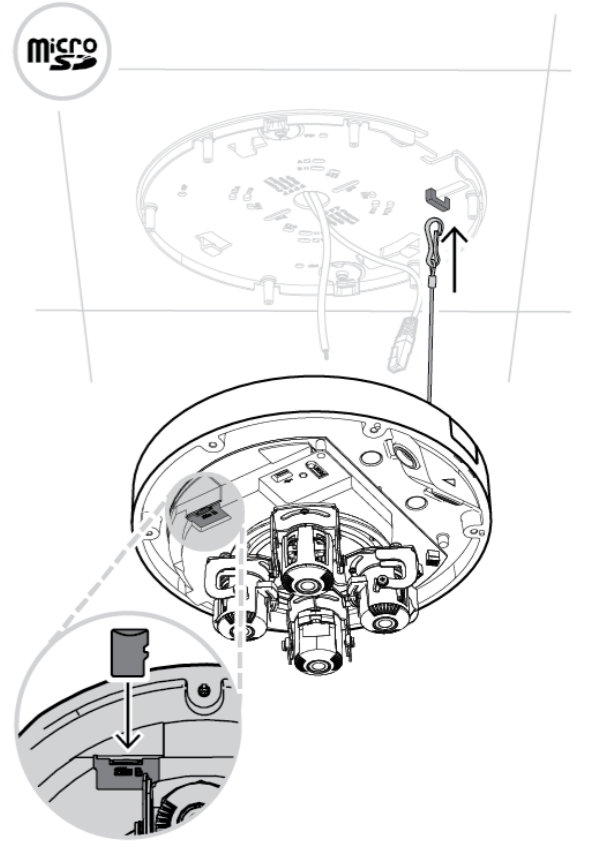

1 |

2 |

3 |

4 |

5 |

6 |

7 |

8 |

9 |

10 |

FLEXIDOME multi 7000 IR
NDM-7702-AL | NDM-7703-AL

en Quick installation guide

Bosch Security Systems B.V.
Torenallee 49
5617 BA Eindhoven
Netherlands
www.boschsecurity.com
© Bosch Security Systems B.V., 2022