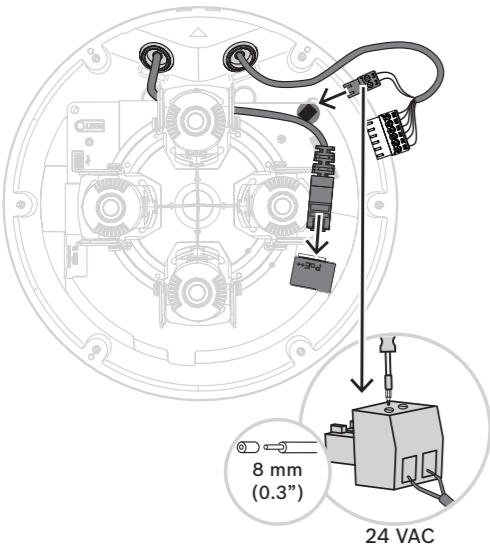

14 |

Project Assistant app
Windows | iOS | Android

<https://downloadstore.boschsecurity.com/>

13 |

12 |

Audio				Alarm			
IN	GND	OUT	GND	IN	GND	OUT	OUT

11 |

15 |