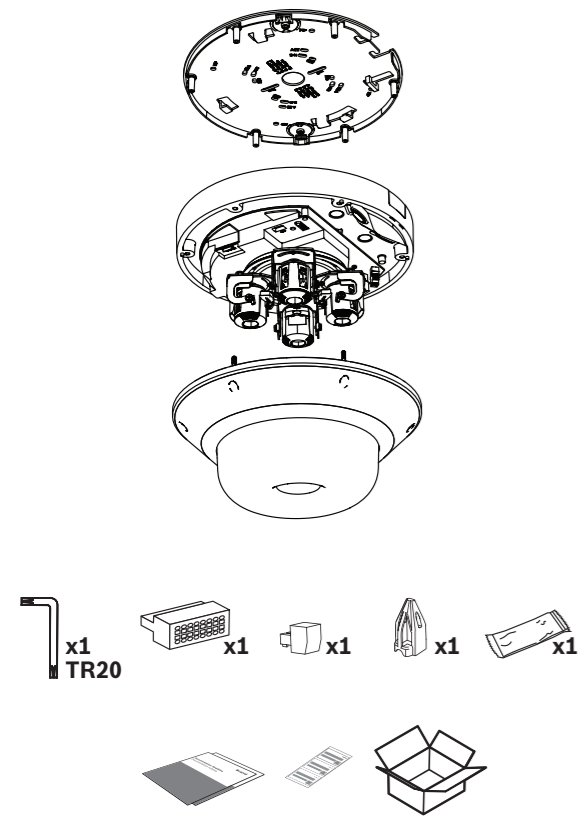

1 |

2 |

3 |

4 |

5 |

6 |

7 |

8 |

9 |

10 |

FLEXIDOME multi 7000 IR
NDM-7702-AL | NDM-7703-AL

en Quick installation guide

Bosch Security Systems B.V.
Torenallee 49
5617 BA Eindhoven
Netherlands
www.boschsecurity.com
© Bosch Security Systems B.V., 2022