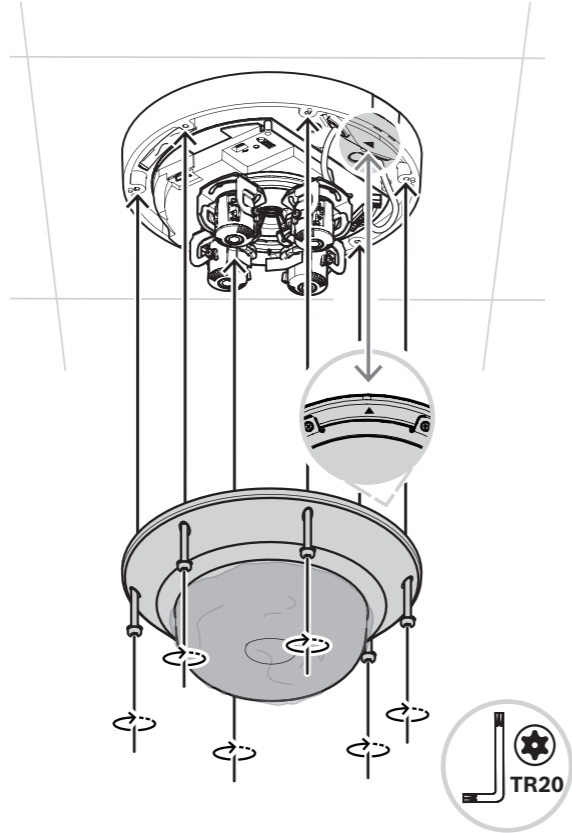

FLEXIDOME multi 7000 IR
NDM-7702-AL | NDM-7703-AL

en Quick installation guide

Bosch Security Systems B.V.
Torenallee 49
5617 BA Eindhoven
Netherlands
www.boschsecurity.com
© Bosch Security Systems B.V., 2022

14 |

Project Assistant app
Windows | iOS | Android

<https://downloadstore.boschsecurity.com/>

13 |

12 |

Audio				Alarm			
IN	GND	OUT	GND	IN	GND	OUT	OUT

11 |

15 |

16 |

17 |