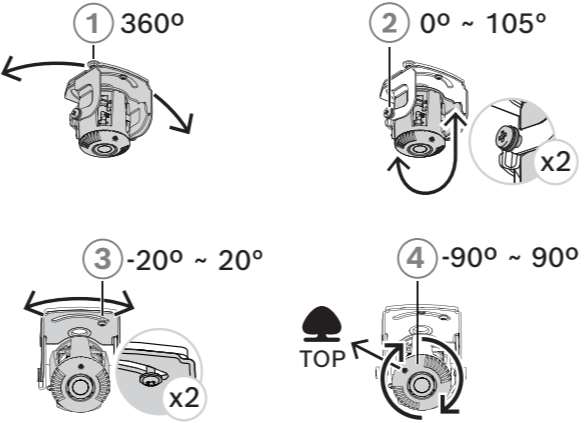

FLEXIDOME multi 7000 IR
NDM-7702-AL | NDM-7703-AL

en Quick installation guide

Bosch Security Systems B.V.
Torenallee 49
5617 BA Eindhoven
Netherlands
www.boschsecurity.com
© Bosch Security Systems B.V., 2022

14 |

Project Assistant app
Windows | iOS | Android

<https://downloadstore.boschsecurity.com/>

13 |

12 |

Audio				Alarm			
IN	GND	OUT	GND	IN	GND	OUT	OUT

11 |

15 |

16 |

17 |