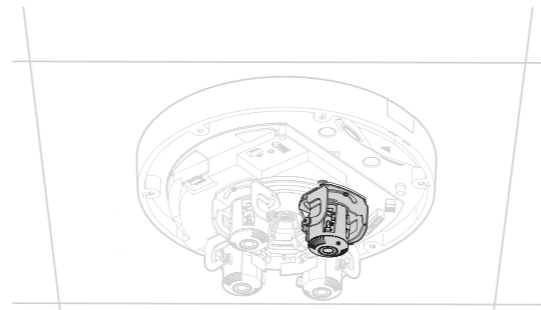

FLEXIDOME multi 7000 IR
NDM-7702-AL | NDM-7703-AL

en Quick installation guide

Bosch Security Systems B.V.
Torenallee 49
5617 BA Eindhoven
Netherlands
www.boschsecurity.com
© Bosch Security Systems B.V., 2022

14 |

Project Assistant app
Windows | iOS | Android

<https://downloadstore.boschsecurity.com/>

13 |

12 |

Audio				Alarm			
IN	GND	OUT	GND	IN	GND	OUT	OUT

11 |

15 |

16 |

17 |