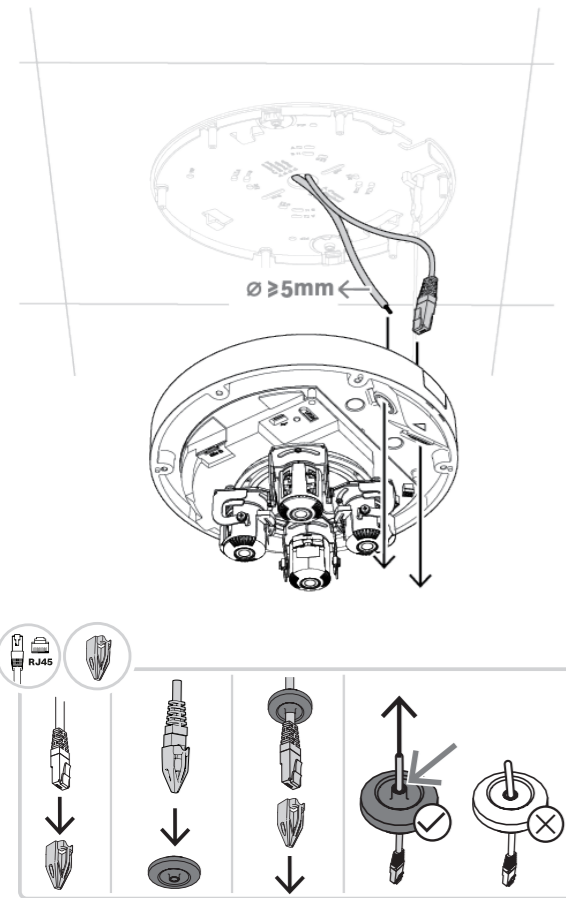

1 |

2 |

3 |

4 |

5 |

6 |

7 |

8 |

9 |

10 |

FLEXIDOME multi 7000 IR
NDM-7702-AL | NDM-7703-AL

en Quick installation guide

Bosch Security Systems B.V.
Torenallee 49
5617 BA Eindhoven
Netherlands
www.boschsecurity.com
© Bosch Security Systems B.V., 2022