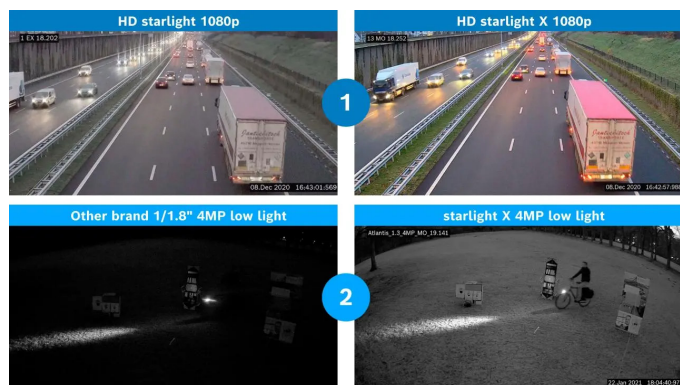

[1] Low light comparison of starlight to starlight X in 1080p resolution
[2] Low light comparison of another brand to starlight X in 4-megapixel (4MP) resolution