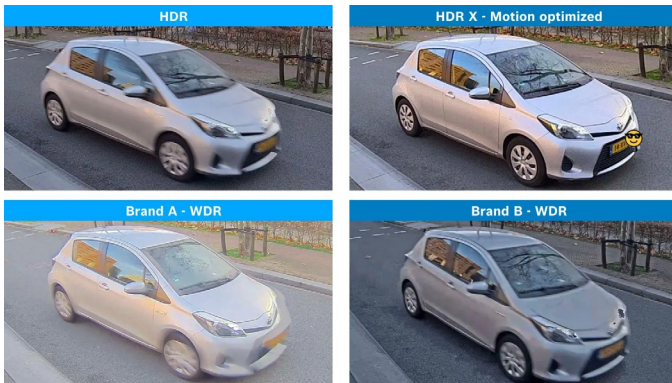

Motion-optimized HDR X for improved detail

HDR X eliminates motion blur and artefacts in scenes with challenging lighting and fast-moving objects

- Motion optimized images without HDR blur and motion artefacts
- Provides HDR imaging at lower light levels where traditional HDR technologies are non-functional
- A high Dynamic Range of up to 144dB in HDR X Extreme DR mode

Our X series portfolio

FLEXIDOME IP starlight 8000i X series: Highest level of detail for mission-critical applications