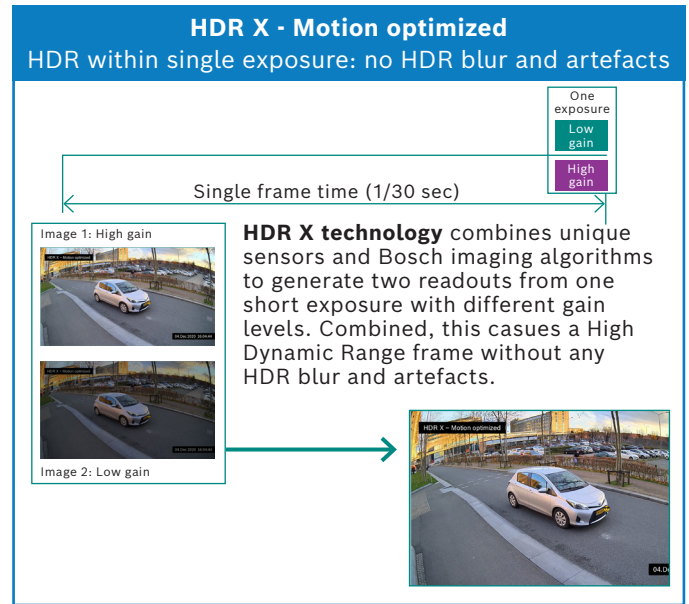

Excellent imaging with starlight X

Long considered the gold standard in low-light video performance, Bosch starlight technology enables its cameras to capture color detail even when light levels drop. The new starlight X technology with next-level light sensitivity technology delivers clear and relevant images regardless of lighting conditions, time of day, or object movement. What's more, starlight X technology:

- Combines large pixel high performance sensors, and custom optics with advanced image processing and noise suppression algorithms to enhance sensitivity significantly over regular starlight cameras
- Provides more detail due to lower noise and reduced motion blur due to faster shutter speeds.
- Enhanced color reproduction at low light and next level monochrome sensitivity offer improved performance in extreme low-light scenes

[1] Low light comparison of starlight to starlight X in 1080p resolution
 [2] Low light comparison of another brand to starlight X in 4-megapixel (4MP) resolution

Sensitivity comparisons of starlight to starlight X, brand A and brand B in 4MP resolution

Motion-optimized HDR X for improved detail

HDR X eliminates motion blur and artefacts in scenes with challenging lighting and fast-moving objects

- Motion optimized images without HDR blur and motion artefacts
- Provides HDR imaging at lower light levels where traditional HDR technologies are non-functional
- A high Dynamic Range of up to 144dB in HDR X Extreme DR mode