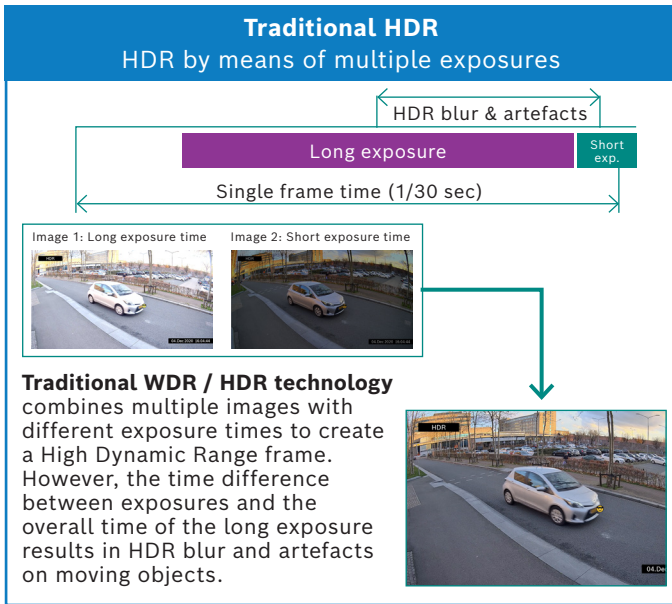

Excellent imaging with starlight X

Long considered the gold standard in low-light video performance, Bosch starlight technology enables its cameras to capture color detail even when light levels drop. The new starlight X technology with next-level light sensitivity technology delivers clear and relevant images regardless of lighting conditions, time of day, or object movement. What's more, starlight X technology:

- Combines large pixel high performance sensors, and custom optics with advanced image processing and noise suppression algorithms to enhance sensitivity significantly over regular starlight cameras
- Provides more detail due to lower noise and reduced motion blur due to faster shutter speeds.
- Enhanced color reproduction at low light and next level monochrome sensitivity offer improved performance in extreme low-light scenes

[1] Low light comparison of starlight to starlight X in 1080p resolution
 [2] Low light comparison of another brand to starlight X in 4-megapixel (4MP) resolution

Sensitivity comparisons of starlight to starlight X, brand A and brand B in 4MP resolution

Motion-optimized HDR X for improved detail

HDR X eliminates motion blur and artefacts in scenes with challenging lighting and fast-moving objects

- Motion optimized images without HDR blur and motion artefacts
- Provides HDR imaging at lower light levels where traditional HDR technologies are non-functional
- A high Dynamic Range of up to 144dB in HDR X Extreme DR mode