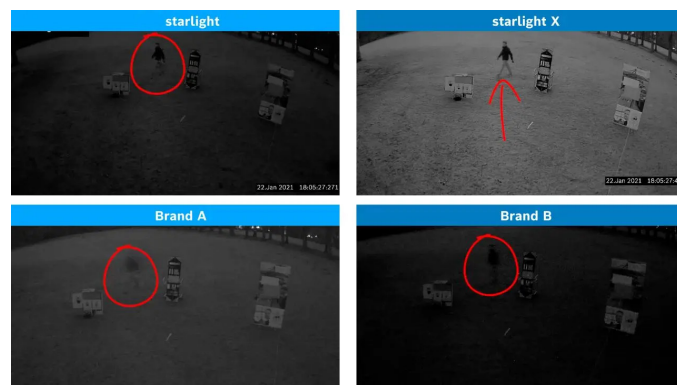

Sensitivity comparisons of starlight to starlight X, brand A and brand B in 4MP resolution