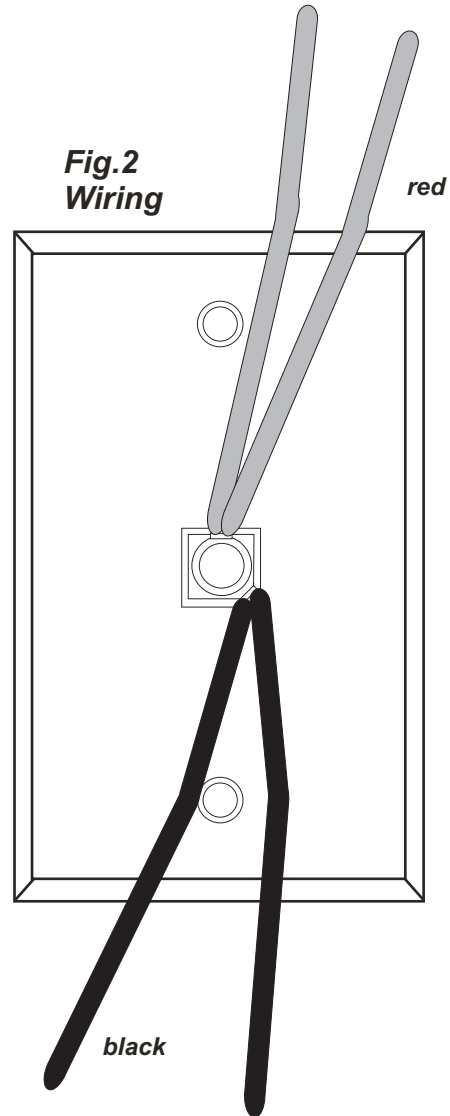

MB-FJ Fire Phone Wall Jack

The MB-FJ is a fireman's phone jack station to be located at strategic places in a building for two-way communication to the master station. In operation, a fireman plugs in a MB-FH handset, which rings in at the master station. The operator can then pick up the master handset, select the switch, and talk with the fireman at the remote station. Construction is simply a single-gang stainless steel plate with a 1/4" phone jack, intended to be mounted to a standard single-gang electrical box.

Fig.1
Front Plate

Fig.2
Wiring

Fig 3
Sample Connection Details