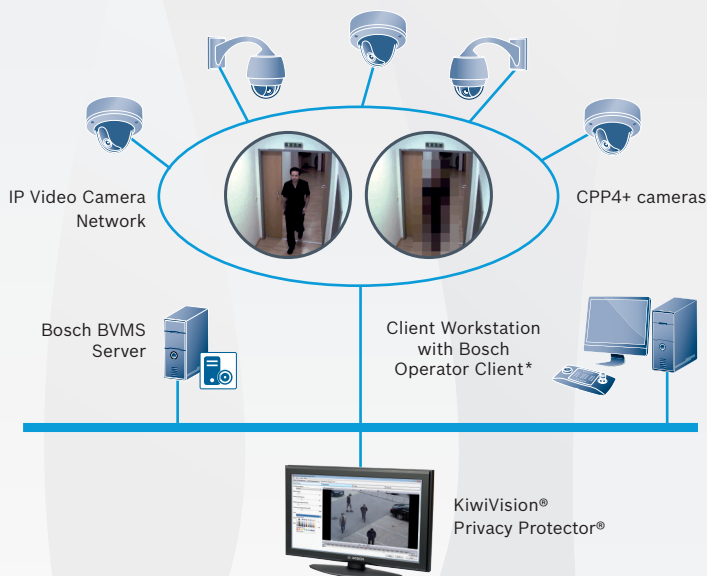

BOSCH

Invented for life

Integrated Security, Safety and Video Management Solution

Privacy Masking

Bosch Security and Safety Systems and KiwiSecurity

- ▶ Original video can be encrypted and recorded in the background
- ▶ Makes video surveillance compliant with European data protection laws
- ▶ Ideal pixelization type and block size can be chosen
- ▶ Different access rights between operators
- ▶ Pixelized stream accessible from BVMS. Decrypting the non-pixelized stream only available from KiwiVision® Privacy Protector® user interface and requires access rights

Combining Bosch cameras, the Bosch Video Management System (BVMS), and the KiwiVision® Privacy Protector® all objects are automatically veiled in surveillance videos in real-time.

In the last couple of years privacy has become a hot topic. These concerns also extend to the realm of video surveillance. Video surveillance cameras are able to capture a huge amount of information, and are even able to recognize people and connect visual information to information stored in databases. Due to the improvements in computer vision related technologies, moving objects, or even persons, can be reliably detected. This detection can also be used to ensure that persons cannot be recognized by operators. As a result, actions remain recognizable and unnecessary intrusion into personal privacy is prevented without compromising security.

Metadata generated by the KiwiVision® Privacy Protector® can be sent to the BVMS logbook and recorded as metadata next to the video stream.

Video Streaming Gateway

VSG is used to import the stream coming out of the KiwiVision® Privacy Protector® into BVMS for recording and live viewing.