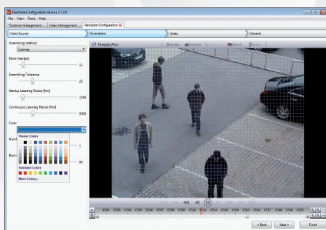

Metadata generated by the KiwiVision® Privacy Protector® can be sent to the BVMS logbook and recorded as metadata next to the video stream.

Video Streaming Gateway

VSG is used to import the stream coming out of the KiwiVision® Privacy Protector® into BVMS for recording and live viewing.

Bosch cameras

Used to feed the video stream into the KiwiVision® Privacy Protector®.

KiwiVision® Privacy Protector® Highlights

The KiwiVision® Privacy Protector® automatically obscures all persons in surveillance videos in real-time through pixelization.

Nevertheless, movement and actions remain recognizable. The unnecessary intrusion into personal privacy is prevented without compromising the level of security.

Original image

Average colour, large blocks