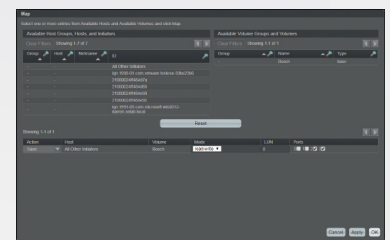

The direct iSCSI recording of the Quantum QXS-412 and scalability of the BVMS (Viewer to Enterprise) makes the combined solution suitable for multiple video surveillance applications, for example healthcare, transportation, commercial buildings and education.

Compatibility

Quantum	Bosch Security Systems
Quantum QXS-412	BVMS 7.0 or newer

Key features

Leverage Bosch Video Recording Manager

Using the Bosch Video Recording Manager and edge-recording, frame loss will be a thing of the past. Additionally, edge-recording removes the need for an NVR and therefore reduces a single point of failure in the system.

Verified performance

An extensive performance test was done to ensure customers can utilize the performance offered by the hardware platform as well as rely on continuous operations.

Cost-effective

Direct iSCSI recording reduces the need for dedicated NVRs and reduces the initial cost, as well as the total TCO, especially related to cooling and power.

Configuration

XQS iSCSI interface IP settings are configured using the Configuration Wizard.

Volumes must be mapped to the configured iSCSI interfaces.

Mapping can be set to ALL or specific initiators.

The Bosch division Security Systems is a leading global supplier of security, safety, and communications products, solutions and services. Protecting lives, buildings and assets is our aim. The product portfolio includes video surveillance, intrusion detection, fire detection and voice evacuation systems as well as access control and management systems. Professional audio and conference systems for communication of voice, sound and music complete the range. Bosch Security Systems develops and manufactures in its own plants across the world. Additional information can be accessed at www.boschsecurity.com