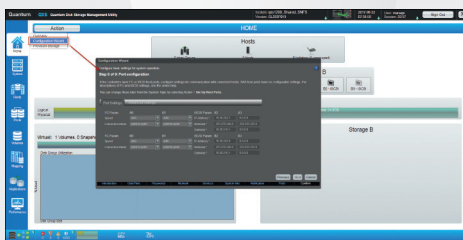

The direct iSCSI recording of the Quantum QXS-412 and scalability of the BVMS (Viewer to Enterprise) makes the combined solution suitable for multiple video surveillance applications, for example healthcare, transportation, commercial buildings and education.

Compatibility

Quantum	Bosch Security Systems
Quantum QXS-412	BVMS 7.0 or newer

Key features

Leverage Bosch Video Recording Manager

Using the Bosch Video Recording Manager and edge-recording, frame loss will be a thing of the past. Additionally, edge-recording removes the need for an NVR and therefore reduces a single point of failure in the system.

Verified performance

An extensive performance test was done to ensure customers can utilize the performance offered by the hardware platform as well as rely on continuous operations.

Cost-effective

Direct iSCSI recording reduces the need for dedicated NVRs and reduces the initial cost, as well as the total TCO, especially related to cooling and power.

Configuration

XQS iSCSI interface IP settings are configured using the Configuration Wizard.

Volumes must be mapped to the configured iSCSI interfaces.

Mapping can be set to ALL or specific initiators.

The Bosch division Security Systems is a leading global supplier of security, safety, and communications products, solutions and services. Protecting lives, buildings and assets is our aim. The product portfolio includes video surveillance, intrusion detection, fire detection and voice evacuation systems as well as access control and management systems. Professional audio and conference systems for communication of voice, sound and music complete the range. Bosch Security Systems develops and manufactures in its own plants across the world. Additional information can be accessed at www.boschsecurity.com