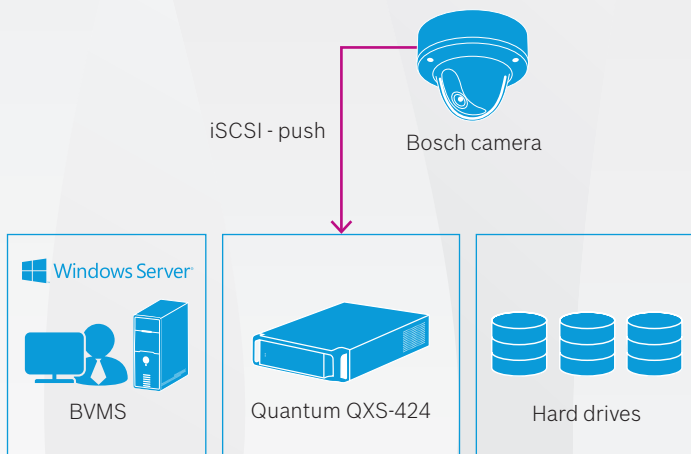

BOSCH

Invented for life

Integrated Security, Safety and Video Management Solution

Storage solution

Bosch Security Systems and Quantum Corporation

- ▶ Do more for less: direct iSCSI recording reduces the required hardware of a video surveillance system
- ▶ Fully optimized to benefit from built-in BVMS resilience
- ▶ Verified performance
- ▶ Tiered storage solution balances performance and capacity within in each tier
- ▶ Data accessibility as easy as using a C: drive when using Quantum's StorNext file system

Quantum

Combining the BVMS and Bosch Video Recording Manager with Quantum storage devices enables customers to deploy a high performance, flexible and cost-effective video surveillance system.

Quantum QXS-412 storage devices are certified for use with the BVMS. BVMS is a unique enterprise IP video security solution that provides seamless management of digital video, audio and data across any IP network. It provides the best VMS to go with Bosch video surveillance devices.

The combination of Quantum storage devices and Bosch video surveillance components has been extensively tested. Not only the performance of the solution has been considered: several failure scenarios are considered to ensure the system continues to operate as expected.

The direct iSCSI recording of the Quantum QXS-412 and scalability of the BVMS (Viewer to Enterprise) makes the combined solution suitable for multiple video surveillance applications, for example healthcare, transportation, commercial buildings and education.