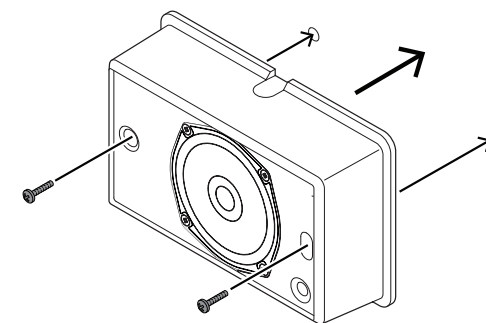

<https://commerce.boschsecurity.com/gb/en/A/BS-cabinet-loudspeaker-6-W/p/F.01U.329.933/>

**EN 54-24 DoP  
Datasheet**

**ABS cabinet loudspeaker 6 W**  
LB7-UC06E

en Quick Installation Guide

Bosch Security Systems BV  
Torenallee 49, 5617 BA Eindhoven, the Netherlands  
18  
1438-CPR-0591