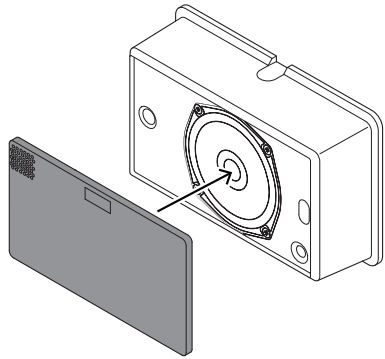

**EN 54-24 DoP
Datasheet**