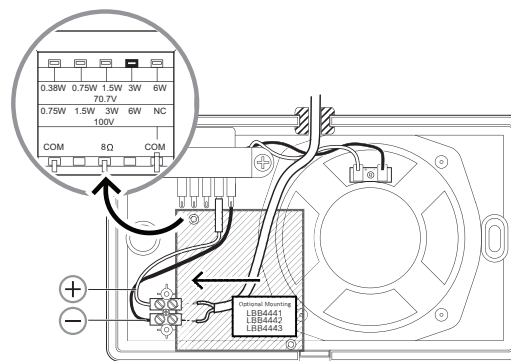

1 |

2 |

3 |

4 |

5 |

6 |

7 |

8 |

<https://commerce.boschsecurity.com/gb/en/A/BS-cabinet-loudspeaker-6-W/p/F.01U.329.933/>

**EN 54-24 DoP  
Datasheet**

**ABS cabinet loudspeaker 6 W**  
LB7-UC06E

en Quick Installation Guide

Bosch Security Systems BV  
Torenallee 49, 5617 BA Eindhoven, the Netherlands  
18  
1438-CPR-0591