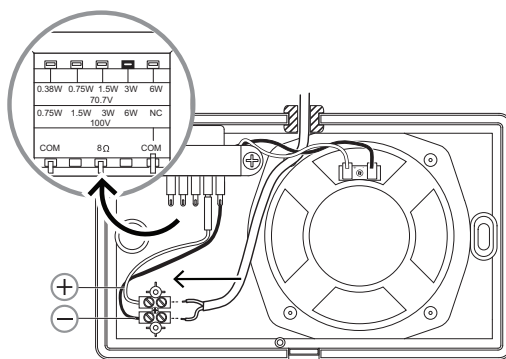

1 |

2 |

3 |

4 |

5 |

6 |

7 |

8 |

<https://commerce.boschsecurity.com/gb/en/A/BS-cabinet-loudspeaker-6-W/p/F.01U.329.933/>

**EN 54-24 DoP  
Datasheet**

**ABS cabinet loudspeaker 6 W**  
LB7-UC06E

en Quick Installation Guide

Bosch Security Systems BV  
Torenallee 49, 5617 BA Eindhoven, the Netherlands  
18  
1438-CPR-0591