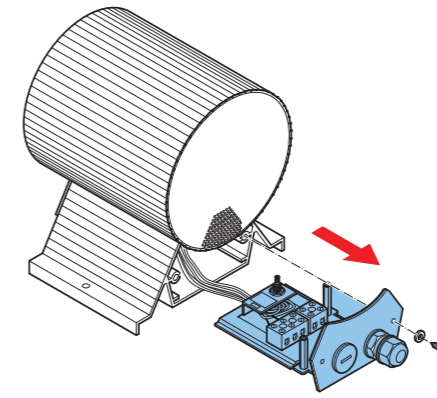

1 |

2 |

3 |

4 |

5 |

6 |

7 |

Optional

8 |

Optional

9 |

Pos.	Power	
	70V	100V
1	12W	NC
2	6W	12W
3	3W	6W
4	1.5W	3W
5	0.75W	1.5W

10 |

Optional