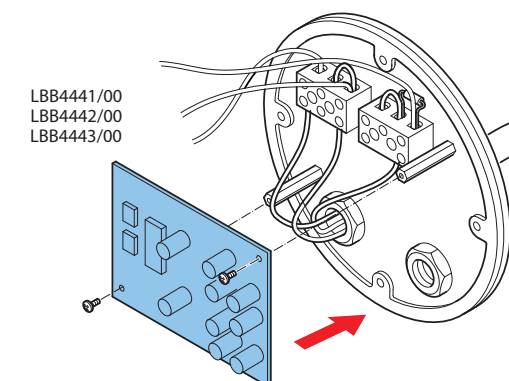

1 |

2 |

3 |

4 |

5 |

6 |

7 |

8 |

9 |

10 |

Optional

Optional

Optional

Optional

Optional

Optional

<https://commerce.boschsecurity.com/gb/en/Sound-projector-20W-metal-unidirectional/p/F.01U.269.035/>

i
EN 54-24 DoP Datasheet

 1438
Bosch Security Systems BV Torenallee 49, 5617 BA Eindhoven, the Netherlands 13 1438-CPR-0328
EN 54-24:2008 Loudspeaker for voice alarm systems for fire detection and fire alarm systems for buildings Sound Projector 20 W LBC3432/03 DoP: LP052914v1

Sound projector 20W metal unidirectional
LBC3432/03

en Quick installation guide

Bosch Security Systems B.V.
 Torenallee 49
 5617 BA Eindhoven
 Netherlands
www.boschsecurity.com
 © Bosch Security Systems B.V., 2024