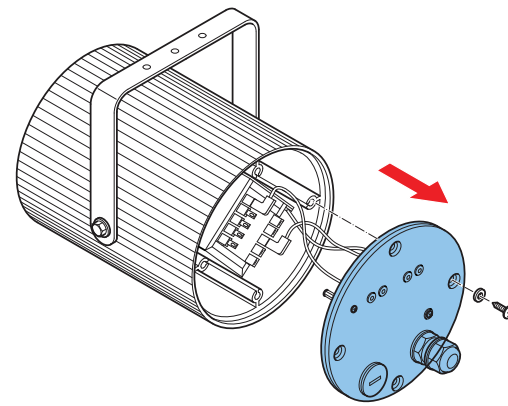

1 |

2 |

3 |

4 |

5 |

6 |

7 |

8 |

9 |

10 |

Optional

Optional

Optional

Optional