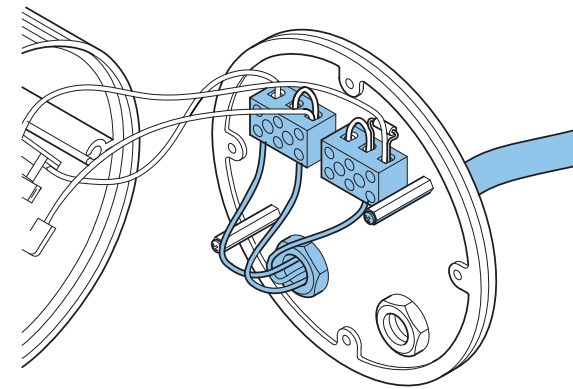

1 |

2 |

3 |

4 |

5 |

6 |

7 |

8 |

9 |

10 |

Optional

Optional

Optional

Optional

Optional

Optional

<https://commerce.boschsecurity.com/gb/en/Sound-projector-20W-metal-unidirectional/p/F.01U.269.035/>

i
EN 54-24 DoP Datasheet

 1438
Bosch Security Systems BV Torenallee 49, 5617 BA Eindhoven, the Netherlands 13 1438-CPR-0328
EN 54-24:2008 Loudspeaker for voice alarm systems for fire detection and fire alarm systems for buildings Sound Projector 20 W LBC3432/03 DoP: LP052914v1

Sound projector 20W metal unidirectional
LBC3432/03

en Quick installation guide

Bosch Security Systems B.V.
 Torenallee 49
 5617 BA Eindhoven
 Netherlands
www.boschsecurity.com
 © Bosch Security Systems B.V., 2024