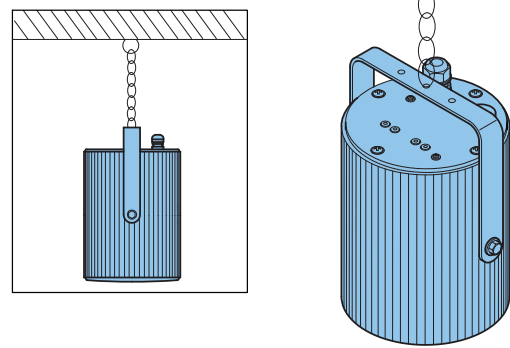

1 |

2 |

3 |

4 |

5 |

6 |

7 |

8 |

9 |

10 |

Optional

Optional

Optional

Optional