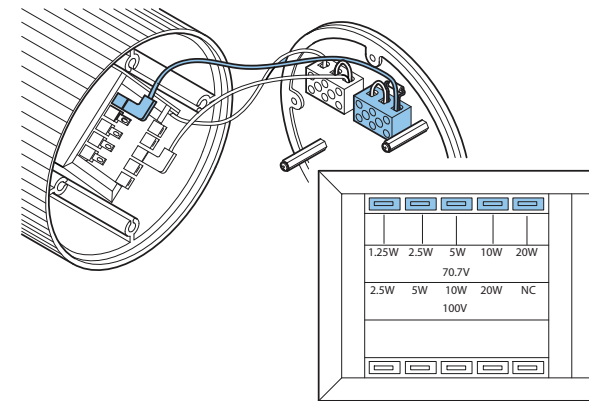

1 |

2 |

3 |

4 |

5 |

6 |

7 |

8 |

9 |

10 |

Optional

Optional

Optional

Optional