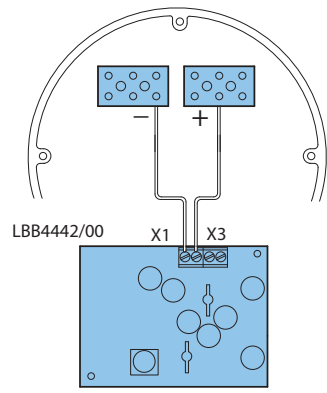

9 |

10 |

Optional

Optional

Optional

Optional

Optional

Optional

<https://commerce.boschsecurity.com/gb/en/Sound-projector-20W-metal-unidirectional/p/F.01U.269.035/>

i
EN 54-24 DoP Datasheet

 1438
Bosch Security Systems BV Torenallee 49, 5617 BA Eindhoven, the Netherlands 13 1438-CPR-0328
EN 54-24:2008 Loudspeaker for voice alarm systems for fire detection and fire alarm systems for buildings Sound Projector 20 W LBC3432/03 DoP: LP052914v1