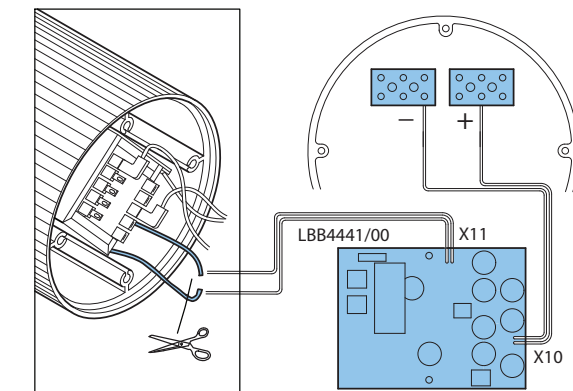

9 |

10 |

Optional

Optional

Optional

Optional

Optional

Optional

<https://commerce.boschsecurity.com/gb/en/Sound-projector-20W-metal-unidirectional/p/F.01U.269.035/>

i
EN 54-24 DoP Datasheet

 1438
Bosch Security Systems BV Torenallee 49, 5617 BA Eindhoven, the Netherlands 13 1438-CPR-0328
EN 54-24:2008 Loudspeaker for voice alarm systems for fire detection and fire alarm systems for buildings Sound Projector 20 W LBC3432/03 DoP: LP052914v1

Sound projector 20W metal unidirectional
LBC3432/03

en Quick installation guide

Bosch Security Systems B.V.
 Torenallee 49
 5617 BA Eindhoven
 Netherlands
www.boschsecurity.com
 © Bosch Security Systems B.V., 2024