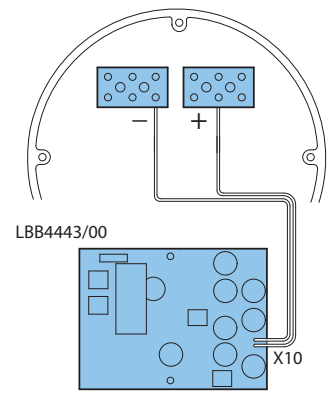

9 |

10 |

Optional

Optional

Optional

Optional

Optional

Optional

<https://commerce.boschsecurity.com/gb/en/Sound-projector-20W-metal-unidirectional/p/F.01U.269.035/>

i
EN 54-24 DoP Datasheet

 1438
Bosch Security Systems BV Torenallee 49, 5617 BA Eindhoven, the Netherlands 13 1438-CPR-0328
EN 54-24:2008 Loudspeaker for voice alarm systems for fire detection and fire alarm systems for buildings Sound Projector 20 W LBC3432/03 DoP: LP052914v1

Sound projector 20W metal unidirectional
LBC3432/03

en Quick installation guide

Bosch Security Systems B.V.
 Torenallee 49
 5617 BA Eindhoven
 Netherlands
www.boschsecurity.com
 © Bosch Security Systems B.V., 2024