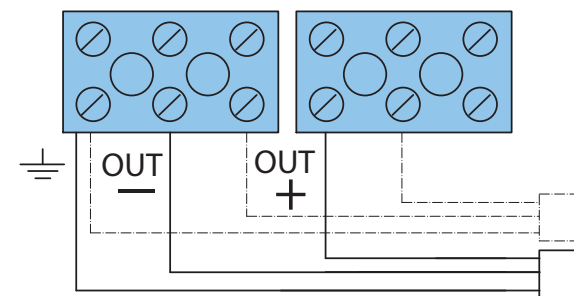

1 |

2 |

3 |

4 |

5 |

6 |

7 |

8 |

9 |

10 |

Optional

Optional

Optional

Optional

Optional

Optional

<https://commerce.boschsecurity.com/gb/en/Sound-projector-20W-metal-unidirectional/p/F.01U.269.035/>

i
EN 54-24 DoP Datasheet

 1438
Bosch Security Systems BV Torenallee 49, 5617 BA Eindhoven, the Netherlands 13 1438-CPR-0328
EN 54-24:2008 Loudspeaker for voice alarm systems for fire detection and fire alarm systems for buildings Sound Projector 20 W LBC3432/03 DoP: LP052914v1