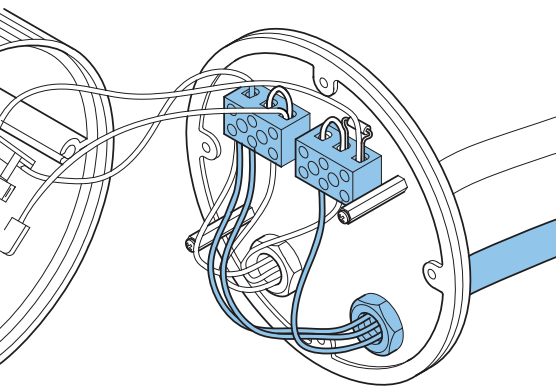

1 |

2 |

3 |

4 |

5 |

6 |

7 |

8 |

9 |

10 |

Optional

Optional

Optional

Optional

Optional

Optional

<https://commerce.boschsecurity.com/gb/en/Sound-projector-20W-metal-unidirectional/p/F.01U.269.035/>

i
EN 54-24 DoP Datasheet

 1438
Bosch Security Systems BV Torenallee 49, 5617 BA Eindhoven, the Netherlands 13 1438-CPR-0328
EN 54-24:2008 Loudspeaker for voice alarm systems for fire detection and fire alarm systems for buildings Sound Projector 20 W LBC3432/03 DoP: LP052914v1

Sound projector 20W metal unidirectional
LBC3432/03

en Quick installation guide

Bosch Security Systems B.V.
 Torenallee 49
 5617 BA Eindhoven
 Netherlands
www.boschsecurity.com
 © Bosch Security Systems B.V., 2024