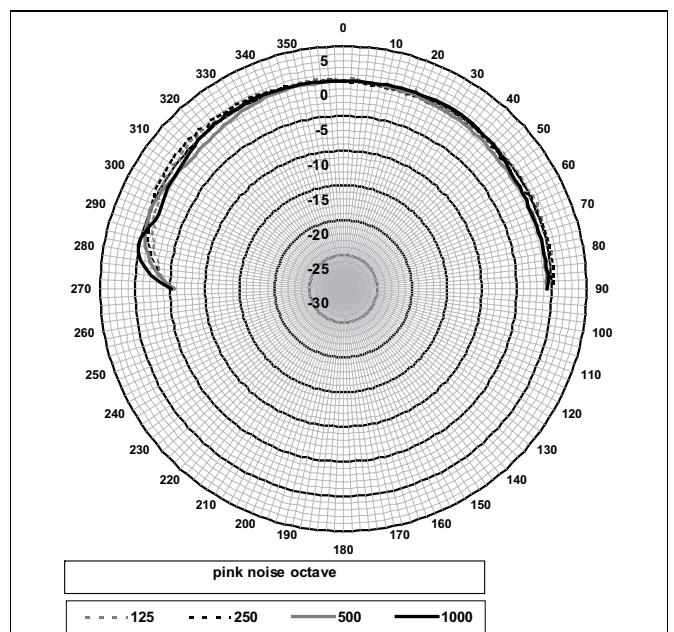

8: LC3-UC06 + LC3-CBB (optional)

9

10

Dimensions LC3-UC06 + LC3-CBB (optional)

Circuit diagram LC3-UC06-LZ (4Ω)

Circuit diagram LC3-UC06 (100 V)

Frequency response

Horizontal/Vertical polar diagram.  
Normalized at 0-degrees axis.

Horizontal/Vertical polar diagram.  
Normalized at 0-degrees axis.

## 2 Technical specifications

| <b>Electrical*</b>                                     | <b>LC3-UC06</b>                   | <b>LC3-UC06-LZ</b>                |
|--|-----------------------------------|-----------------------------------|
| Description  | Ceiling Loudspeaker               | Ceiling Loudspeaker               |
| Maximum power  | 9 W                               | 9 W                               |
| Rated power  | 6 W (6/3/1.5 W)                   | 6 W                               |
| Sound pressure level at rated power / 1 W (1 kHz, 1 m) | 94dB / 86 dB (SPL)                | 94dB / 86 dB (SPL)                |
| Sound pressure level at rated power / 1 W (4 kHz, 1 m) | 103dB / 95 dB (SPL)               | 103dB / 95 dB (SPL)               |
| Opening angle at 1 kHz / 4 kHz (-6 dB):                | 180 / 85 degrees                  | 180 / 85 degrees                  |
| Effective frequency range (-10 dB)                     | 90 Hz to 20 kHz                   | 90 Hz to 20 kHz                   |
| Rated voltage  | 100 V                             | 4.9 V                             |
| Rated impedance  | 1667 Ohm                          | 4 Ohm                             |
| Connector  | Flying leads:<br>150 mm (5.90 in) | Flying leads:<br>150 mm (5.90 in) |