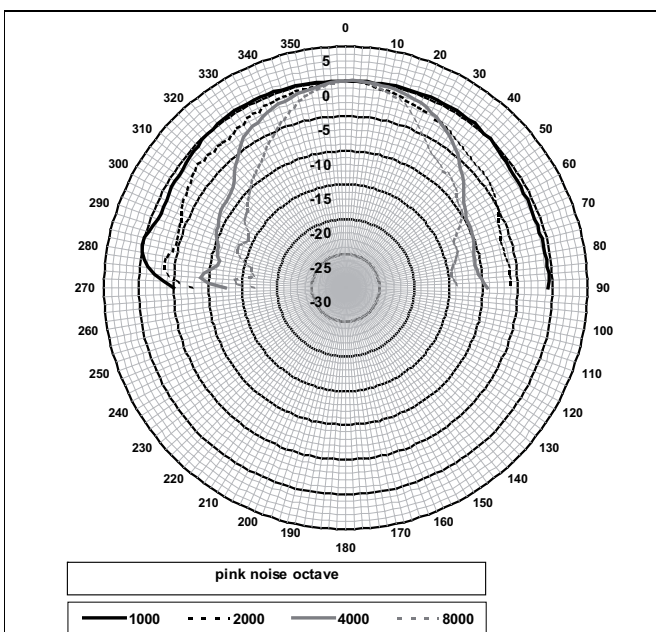

8: LC3-UC06 + LC3-CBB (optional)

9

10

Dimensions LC3-UC06 + LC3-CBB (optional)

Circuit diagram LC3-UC06-LZ (4Ω)

Circuit diagram LC3-UC06 (100 V)

Frequency response

Horizontal/Vertical polar diagram.  
Normalized at 0-degrees axis.

Horizontal/Vertical polar diagram.  
Normalized at 0-degrees axis.

## 2 Technical specifications

| <b>Electrical*</b>                                     | <b>LC3-UC06</b>                   | <b>LC3-UC06-LZ</b>                |
|--|-----------------------------------|-----------------------------------|
| Description  | Ceiling Loudspeaker               | Ceiling Loudspeaker               |
| Maximum power  | 9 W                               | 9 W                               |
| Rated power  | 6 W (6/3/1.5 W)                   | 6 W                               |
| Sound pressure level at rated power / 1 W (1 kHz, 1 m) | 94dB / 86 dB (SPL)                | 94dB / 86 dB (SPL)                |
| Sound pressure level at rated power / 1 W (4 kHz, 1 m) | 103dB / 95 dB (SPL)               | 103dB / 95 dB (SPL)               |
| Opening angle at 1 kHz / 4 kHz (-6 dB):                | 180 / 85 degrees                  | 180 / 85 degrees                  |
| Effective frequency range (-10 dB)                     | 90 Hz to 20 kHz                   | 90 Hz to 20 kHz                   |
| Rated voltage  | 100 V                             | 4.9 V                             |
| Rated impedance  | 1667 Ohm                          | 4 Ohm                             |
| Connector  | Flying leads:<br>150 mm (5.90 in) | Flying leads:<br>150 mm (5.90 in) |