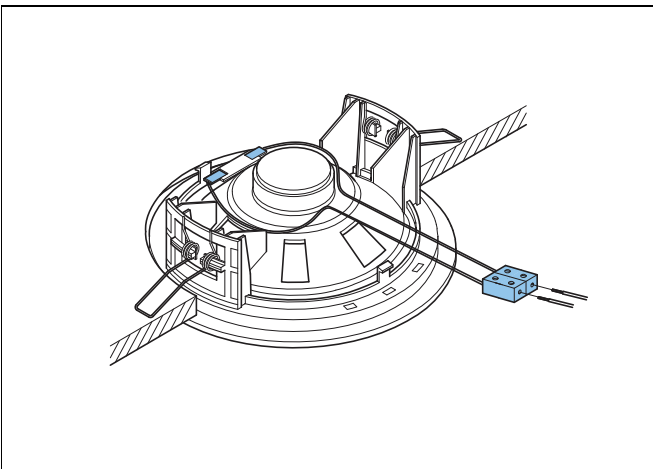

# 1 Installation

1: Ceiling cut-out template

2

3

4

5: Connection LC3-UC06-LZ (4Ω)

6: Connection LC3-UC06 (100 V)

7: Connection LC3-UC06 + LC3-CBB (optional)

8: LC3-UC06 + LC3-CBB (optional)

9

10

Dimensions LC3-UC06 + LC3-CBB (optional)

Circuit diagram LC3-UC06-LZ (4Ω)

Circuit diagram LC3-UC06 (100 V)

Frequency response

Horizontal/Vertical polar diagram.  
Normalized at 0-degrees axis.