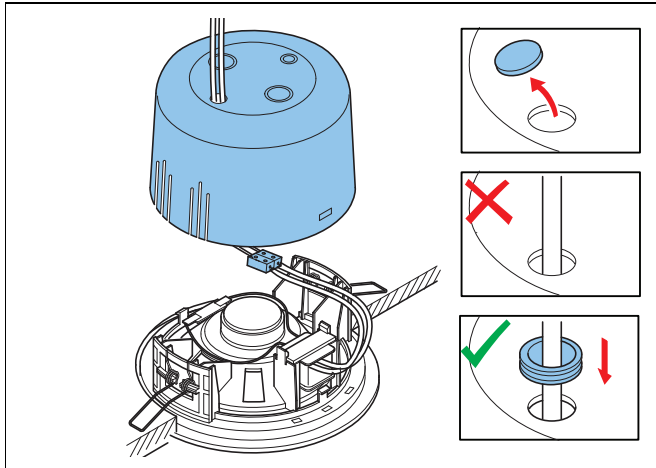

# 1 Installation

1: Ceiling cut-out template

2

3

4

5: Connection LC3-UC06-LZ (4Ω)

6: Connection LC3-UC06 (100 V)

7: Connection LC3-UC06 + LC3-CBB (optional)

8: LC3-UC06 + LC3-CBB (optional)

9

10

Dimensions LC3-UC06 + LC3-CBB (optional)

Circuit diagram LC3-UC06-LZ (4Ω)

Circuit diagram LC3-UC06 (100 V)

Frequency response

Horizontal/Vertical polar diagram.  
Normalized at 0-degrees axis.