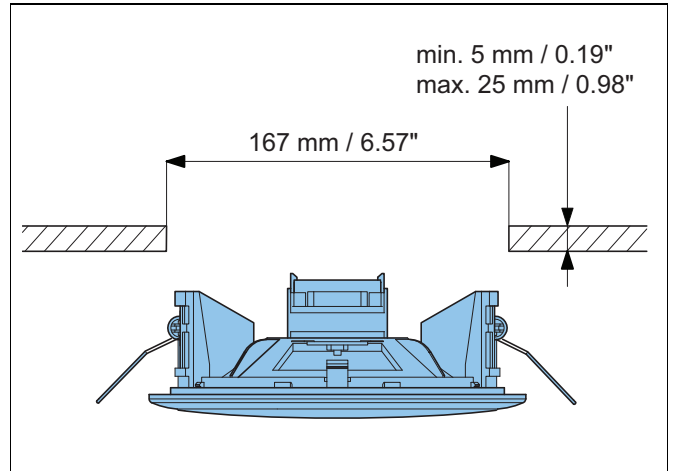

# 1 Installation

1: Ceiling cut-out template

2

3

4

5: Connection LC3-UC06-LZ (4Ω)

6: Connection LC3-UC06 (100 V)

7: Connection LC3-UC06 + LC3-CBB (optional)

8: LC3-UC06 + LC3-CBB (optional)

9

10

Dimensions LC3-UC06 + LC3-CBB (optional)

Circuit diagram LC3-UC06-LZ (4Ω)

Circuit diagram LC3-UC06 (100 V)

Frequency response

Horizontal/Vertical polar diagram.  
Normalized at 0-degrees axis.