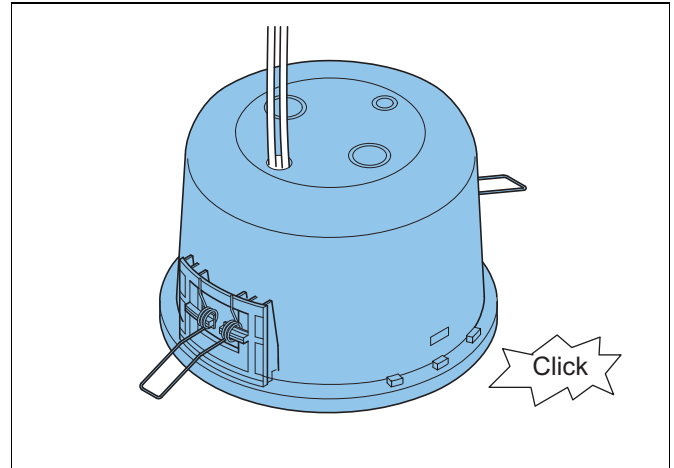

# 1 Installation

1: Ceiling cut-out template

2

3

4

5: Connection LC3-UC06-LZ (4Ω)

6: Connection LC3-UC06 (100 V)

7: Connection LC3-UC06 + LC3-CBB (optional)

8: LC3-UC06 + LC3-CBB (optional)

9

10

Dimensions LC3-UC06 + LC3-CBB (optional)

Circuit diagram LC3-UC06-LZ (4Ω)

Circuit diagram LC3-UC06 (100 V)

Frequency response

Horizontal/Vertical polar diagram.  
Normalized at 0-degrees axis.