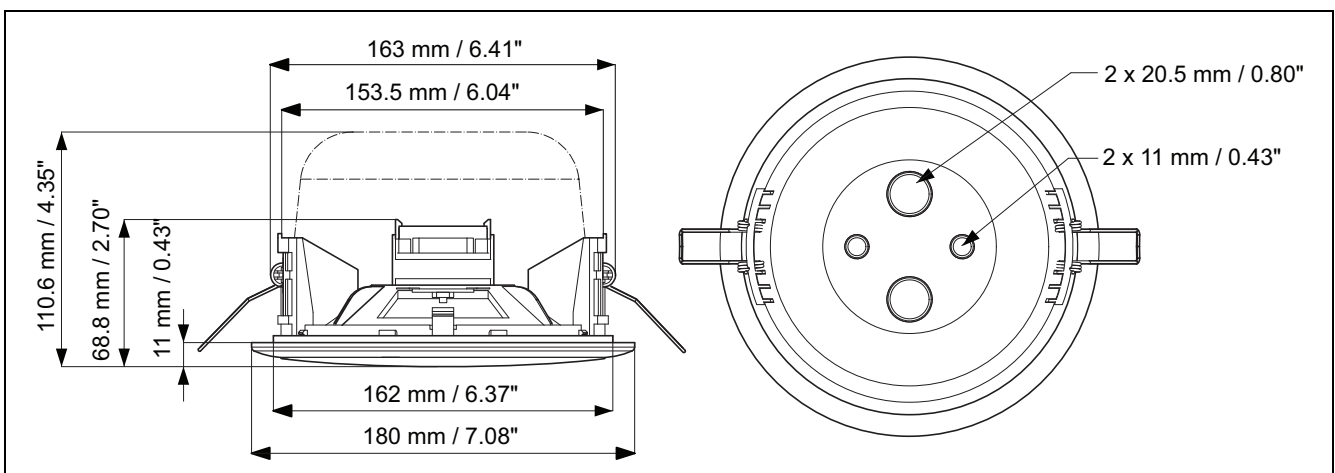

# 1 Installation

1: Ceiling cut-out template

2

3

4

5: Connection LC3-UC06-LZ (4Ω)

6: Connection LC3-UC06 (100 V)

7: Connection LC3-UC06 + LC3-CBB (optional)

8: LC3-UC06 + LC3-CBB (optional)

9

10

Dimensions LC3-UC06 + LC3-CBB (optional)

Circuit diagram LC3-UC06-LZ (4Ω)

Circuit diagram LC3-UC06 (100 V)

Frequency response

Horizontal/Vertical polar diagram.  
Normalized at 0-degrees axis.

Horizontal/Vertical polar diagram.  
Normalized at 0-degrees axis.