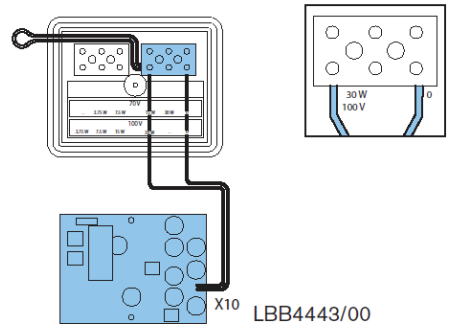

**EN 54-24 DoP
Datasheet**