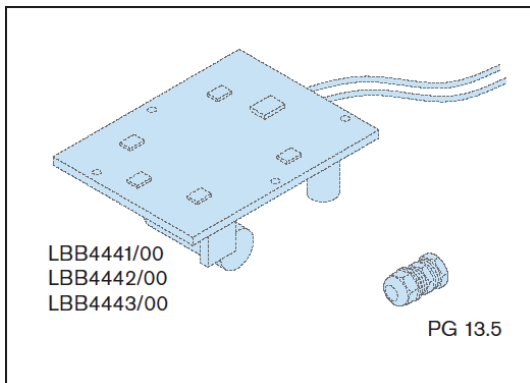

1 |

2 |

3 |

4 |

5 |

6 |

7 |

8 |

<https://commerce.boschsecurity.com/gb/en/Horn-loudspeaker-30W-music/p/F.01U.169.386/>

**EN 54-24 DoP  
Datasheet**

**Music horn loudspeaker, 30 W**  
LH1-UC30E

en Quick installation guide

**Bosch Security Systems B.V.**  
Torenallee 49  
5617 BA Eindhoven  
Netherlands  
[www.boschsecurity.com](http://www.boschsecurity.com)  
© Bosch Security Systems B.V., 2024