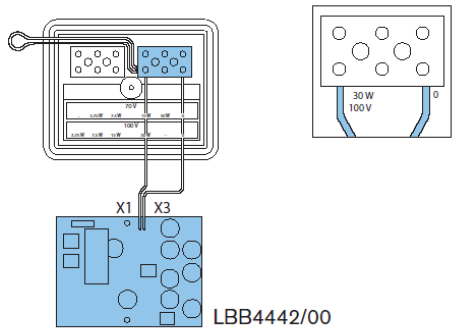

**EN 54-24 DoP
Datasheet**