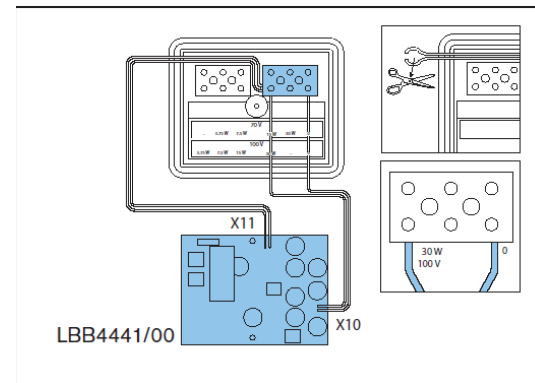

1 |

2 |

3 |

4 |

5 |

6 |

7 |

8 |

<https://commerce.boschsecurity.com/gb/en/Horn-loudspeaker-30W-music/p/F.01U.169.386/>

**EN 54-24 DoP  
Datasheet**

**Music horn loudspeaker, 30 W**  
LH1-UC30E

en Quick installation guide

**Bosch Security Systems B.V.**  
Torenallee 49  
5617 BA Eindhoven  
Netherlands  
[www.boschsecurity.com](http://www.boschsecurity.com)  
© Bosch Security Systems B.V., 2024