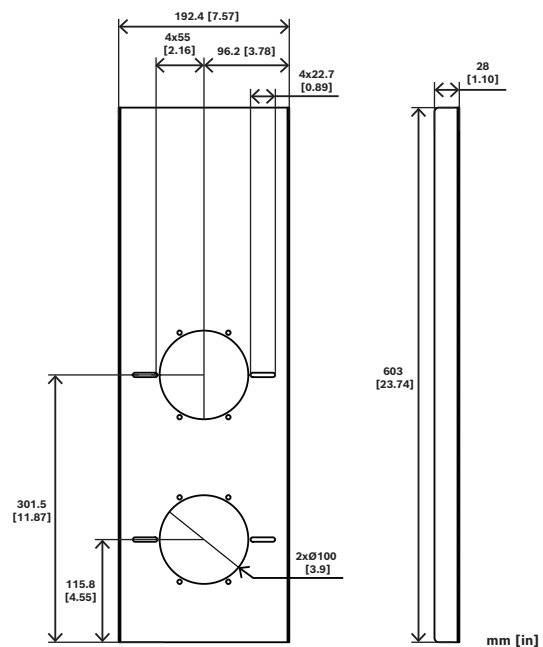

Fig. 1: MNT-ICP-FDC - Dimensions
Dimensions in mm (inch)

Parts included

Quantity	Component
1	MNT-ICP-FDC
2	MNT-RIS-FDC

Quantity	Component
2	Screws, 127 mm (5 in.)
2	Screws, 78 mm (3 in.)
2	M4 x 14 washers
1	Quick Installation Guide

Technical specifications

Mechanical

Dimension (H x W x D) (mm)	604 mm x 194 mm x 28 mm
Dimension (H x W x D) (in)	24 in x 7.6 in x 1 in
Weight (kg)	0.41 kg
Weight (lb)	0.90 lb
Material	Aluminum
Material finish	Unpolished aluminum