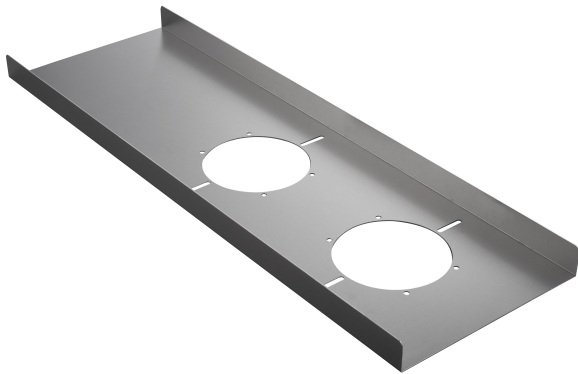

MNT-ICP-FDC Drop ceiling support kit for FLEXIDOME

- ▶ Load-bearing bridge design eliminates tile sag
- ▶ Fast and simple installation
- ▶ For use with FLEXIDOME 2000, 4000, 5000, 5100i, and 7000 (except RD models) series fixed dome cameras and panoramic 5000/7000 series cameras
- ▶ Includes camera mounting hardware

The MNT-ICP-FDC suspension ceiling support kit incorporates a load-bearing bridge design which eliminates tile sag by evenly distributing the camera's weight to the ceiling support system. The bridge design is also faster and simpler to install than traditional "T-bar" camera supports. The kit includes all of the hardware necessary to mount the supported cameras.

Fig. 1: MNT-ICP-FDC - Dimensions
Dimensions in mm (inch)

Parts included

Quantity	Component
1	MNT-ICP-FDC
2	MNT-RIS-FDC

Quantity	Component
2	Screws, 127 mm (5 in.)
2	Screws, 78 mm (3 in.)
2	M4 x 14 washers
1	Quick Installation Guide

Technical specifications

Mechanical

Dimension (H x W x D) (mm)	604 mm x 194 mm x 28 mm
Dimension (H x W x D) (in)	24 in x 7.6 in x 1 in
Weight (kg)	0.41 kg
Weight (lb)	0.90 lb
Material	Aluminum
Material finish	Unpolished aluminum