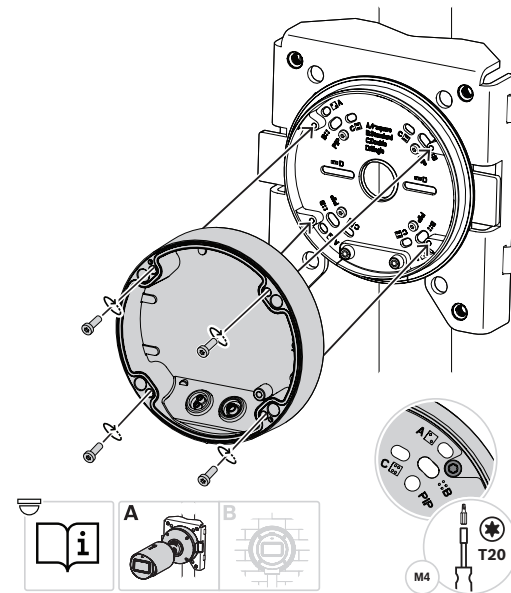

1 |

2 |

3 |

4 |

5 |

6 |

7 |

8 |

Pole/corner, 4S mount adapter
NBA-7080-PMIP

en Quick installation guide

Bosch Security Systems B.V.
Torenallee 49
5617 BA Eindhoven
Netherlands
www.boschsecurity.com
© Bosch Security Systems B.V., 2021