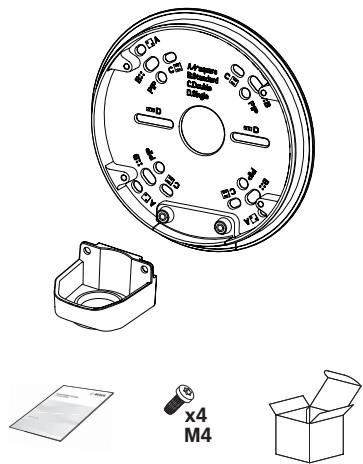

1 |

2 |

3 |

4 |

5 |

6 |

7 |

8 |

Pole/corner, 4S mount adapter
NBA-7080-PMIP

en Quick installation guide

Bosch Security Systems B.V.
Torenallee 49
5617 BA Eindhoven
Netherlands
www.boschsecurity.com
© Bosch Security Systems B.V., 2021