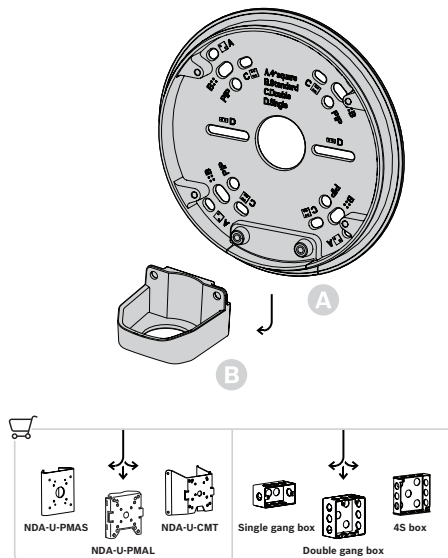

1 |

2 |

3 |

4 |

5 |

6 |

7 |

8 |

Pole/corner, 4S mount adapter
NBA-7080-PMIP

en Quick installation guide

Bosch Security Systems B.V.
Torenallee 49
5617 BA Eindhoven
Netherlands
www.boschsecurity.com
© Bosch Security Systems B.V., 2021