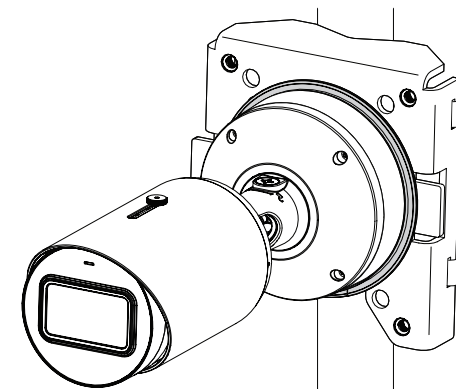

Pole/corner, 4S mount adapter
NBA-7080-PMIP

en Quick installation guide

Bosch Security Systems B.V.
Torenallee 49
5617 BA Eindhoven
Netherlands
www.boschsecurity.com
© Bosch Security Systems B.V., 2021