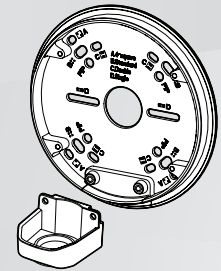

1 |

2 |

3 |

4 |

5 |

6 |

7 |

8 |

Pole/corner, 4S mount adapter
NBA-7080-PMIP

en Quick installation guide

Bosch Security Systems B.V.
Torenallee 49
5617 BA Eindhoven
Netherlands
www.boschsecurity.com
© Bosch Security Systems B.V., 2021