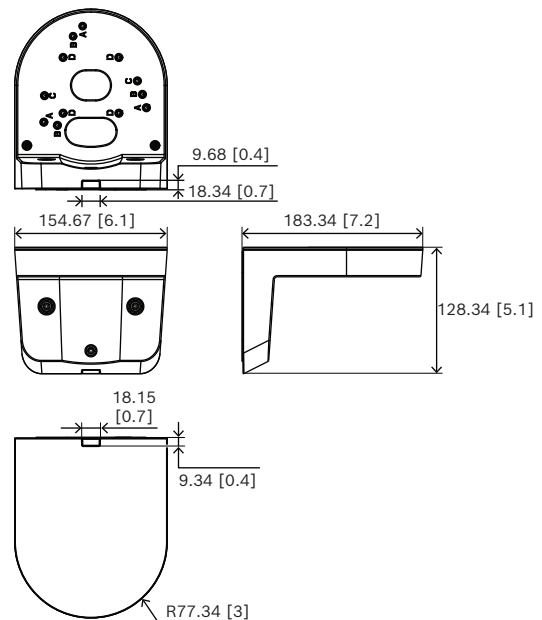

This easy-to-install and sturdy wall mount with 4s compatibility is specifically designed for installations where wall or ceiling mounting are not possible. The L shape wall mount provides more flexibility in positioning the camera and it is compatible with a wide range of cameras:

### Installation/configuration notes

Dimensions in mm (inch)

### Parts included

Quantity	Component
1	Mounting plate
6	Screws (TR20 M4x12)
4	Shoulder bold screw (TR20 M4x12)

Quantity	Component
1	Quick installation guide

### Mechanical

Material	Plastic; Metal
Color (RAL)	RAL 9003 Signal white
Dimensions (Ø x H) (mm)	184 mm x 128 mm
Dimensions (Ø x H) (in)	7.24 in x 5.03 in
Weight (g)	1,077 g
Weight (lb)	2.37 lb