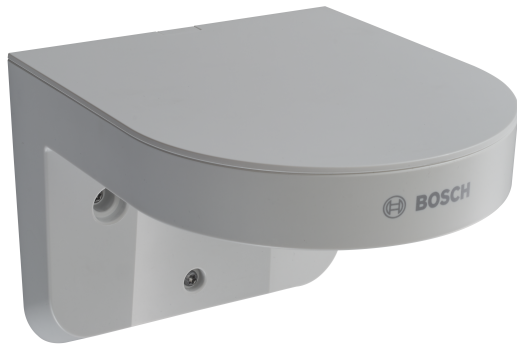

## NDA-3083-LWMT L-shape wall mount for FLEXIDOME 3100i

- ▶ Compact and sleek design
- ▶ IK10 rated for better protection
- ▶ Easy and flexible installation
- ▶ 4s compatibility
- ▶ One accessory line for multiple Bosch cameras

This easy-to-install and sturdy wall mount with 4s compatibility is specifically designed for installations where wall or ceiling mounting are not possible. The L shape wall mount provides more flexibility in positioning the camera and it is compatible with a wide range of cameras: