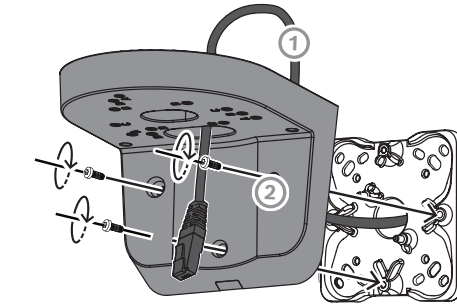

1. i
2. NDI-370x-Ax
   - NDE-370x-Ax
   - NUV-370x-F0x
   - NUE-370x-F0x
   - NDV-570x-Ax
   - NDE-570x-Ax

8 |