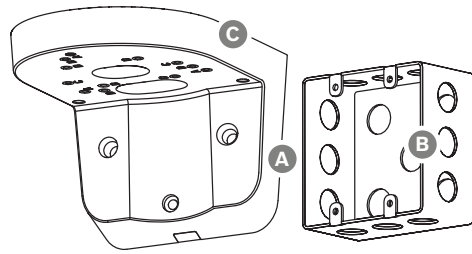

1 |

x6  
M4x12

x4  
M4x12

2 |

3 |

4 |

5 |

6 |

**Compact wall mount, 110, 123, 137,  
148mm**  
NDA-3083-LWMT

en Quick installation guide

**Bosch Security Systems B.V.**  
Torenallee 49  
5617 BA Eindhoven  
Netherlands  
[www.boschsecurity.com](http://www.boschsecurity.com)  
© Bosch Security Systems B.V., 2024