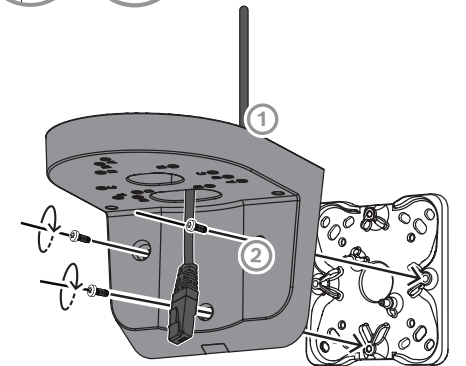

1. i
2. NDV-570x-Ax
   - NDE-570x-Ax
   - NDI-370x-Ax
   - NDE-370x-Ax
   - NUV-370x-F0x
   - NUE-370x-F0x