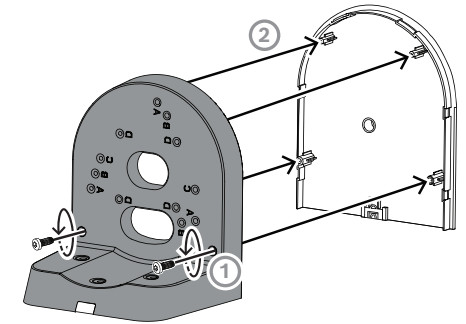

1 |

x6  
M4x12

x4  
M4x12

2 |

3 |

4 |

5 |

6 |

**Compact wall mount, 110, 123, 137,  
148mm**  
NDA-3083-LWMT

en Quick installation guide

**Bosch Security Systems B.V.**  
Torenallee 49  
5617 BA Eindhoven  
Netherlands  
[www.boschsecurity.com](http://www.boschsecurity.com)  
© Bosch Security Systems B.V., 2024