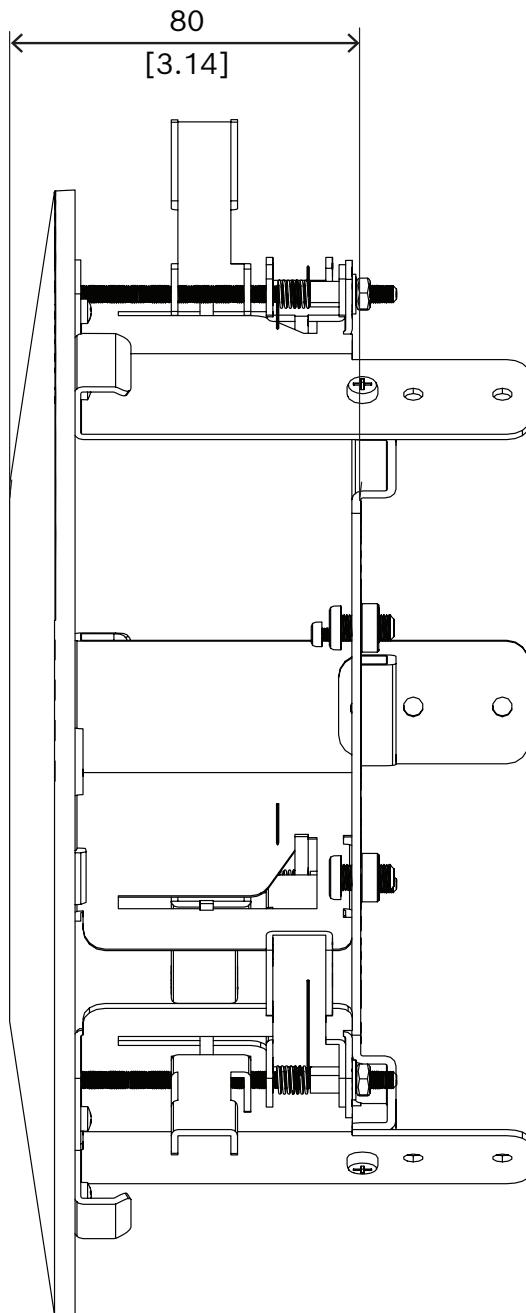

### Installation/configuration notes

Dimensions in mm (inch)

### Parts included

Quantity	Component
1	In-ceiling mount kit
4	Torx T25 M6x10L

Quantity	Component
1	Quick installation guide

#### Mechanical

Dimension (Ø x H) (mm)	254.8 mm x 80 mm
Dimension (Ø x H) (in)	10.03 in x 3.15 in
Weight (g)	910 g
Weight (lb)	2 lb
Color in RAL	RAL 9003 Signal white
Material	Steel plate cold-rolled commercial grade