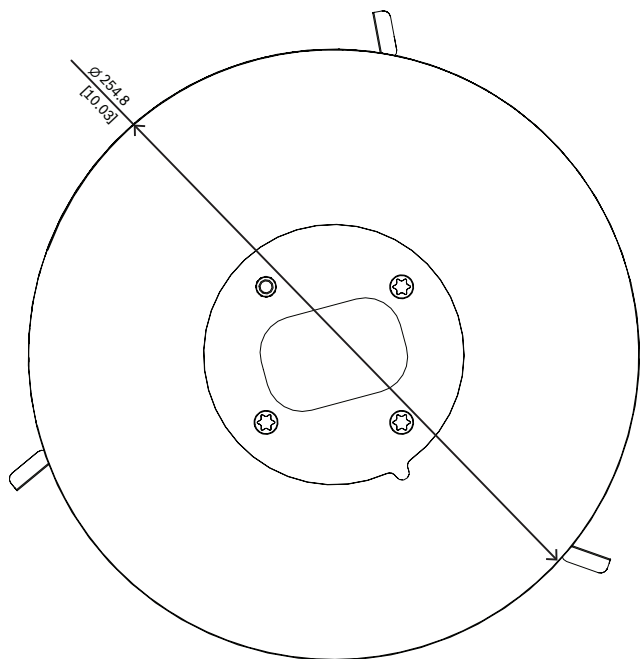

## NDA-5070-IC In-ceiling mount kit

- ▶ Applicable for FLEXIDOME indoor 5100i, FLEXIDOME indoor 5100 IR, FLEXIDOME outdoor 5100i, and FLEXIDOME outdoor 5100i IR

The in-ceiling mount kit is applicable for FLEXIDOME indoor 5100i, FLEXIDOME indoor 5100 IR, FLEXIDOME outdoor 5100i, and FLEXIDOME outdoor 5100i IR.

### Installation/configuration notes

Dimensions in mm (inch)

#### Mechanical

Dimension (Ø x H) (mm)	254.8 mm x 80 mm
Dimension (Ø x H) (in)	10.03 in x 3.15 in
Weight (g)	910 g
Weight (lb)	2 lb
Color in RAL	RAL 9003 Signal white
Material	Steel plate cold-rolled commercial grade