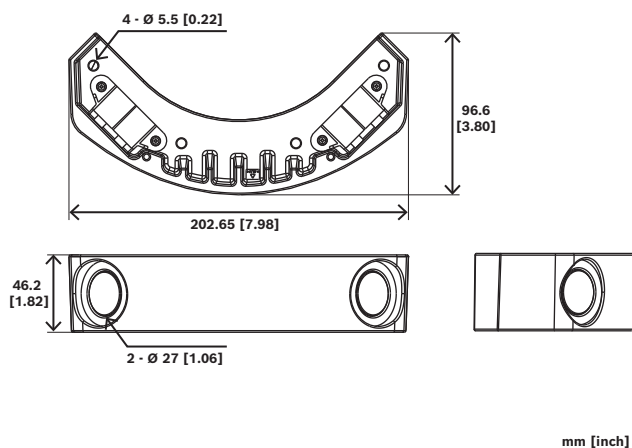

NDA-7080-CBB Conduit back box, corner

- ▶ Add-on storage compartment for organized cable management
- ▶ Easy to paint
- ▶ Vandal resistant design
- ▶ Impact, shock and vibration resistant

In certain building configurations, concealing cables within walls and ceilings may not always be feasible. In such installations, mounting to the surface of a wall or ceiling is necessary. Protective Electrical Metal Tubing (EMT) provides a rigid metal conduit for electrical wiring protection in building installations.

The conduit back box serves as a protective housing, ensuring secure and organized cable management for the FLEXIDOME corner 7100i IR camera. It facilitates neat and safe cable routing through a ceiling pipe, ensuring enhanced protection and organized installation.

Installation/configuration notes

Parts included

Quantity	Component
1	Conduit back box
2	Conduit cap
2	M4 T20 screw
1	Quick installation guide

Technical specifications

Mechanical

Dimensions (Ø x H) (mm)	202.65 mm x 46.2 mm
Dimensions (Ø x H) (in)	7.98 in x 1.82 in
Conduit dimensions Ø	M25 max.
Weight (g)	311 g
Weight (lb)	0.69 lb
Material	Housing: Aluminum
Color in RAL	RAL 9003 Signal white