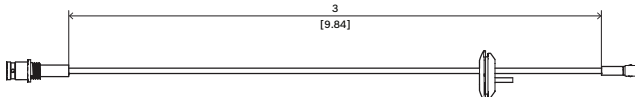

## NDA-MCSMB-30M Cable, SMB to BNC, 3.0m

The analog cable, SMB (female) to BNC (female), can be used to connect a camera to a coaxial cable. The analog cable is applicable for FLEXIDOME indoor 5100i, FLEXIDOME indoor 5100 IR, FLEXIDOME outdoor 5100i, and FLEXIDOME outdoor 5100i IR.

### Installation/configuration notes

Dimensions in m (ft)