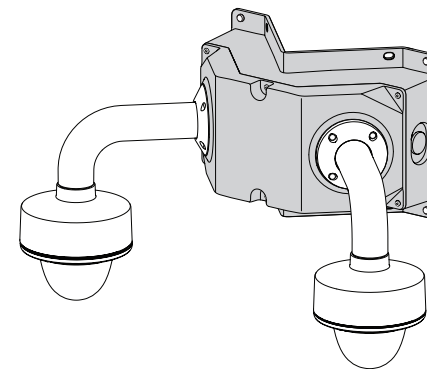

Dual pendant wall mount

NDA-U-DWMT

**en** Quick installation guide

Bosch Security Systems B.V.
Torenallee 49
5617 BA Eindhoven
Netherlands
www.boschsecurity.com
© Bosch Security Systems B.V., 2021