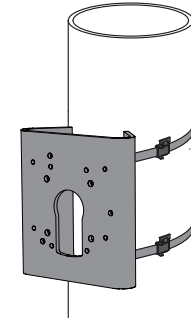

1 |

2 |

Ø 100 - 380 mm
[3.9 - 14.9] in

P/N TC9311PM3T

3 |

P/N TC9311PM3T

4 |

5 |

mm [in]

Pole mount adapter small

NDA-U-PMAS

en Quick installation guide

Bosch Security Systems B.V.

Torenallee 49

5617 BA Eindhoven

Netherlands