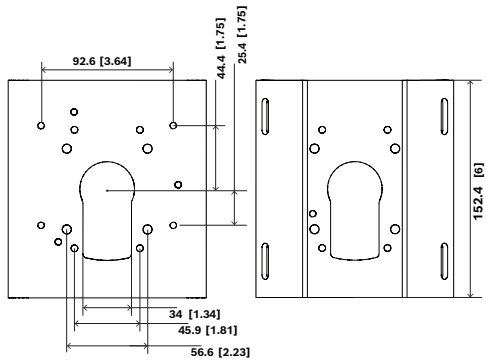

1 |

2 |

Ø 100 - 380 mm
[3.9 - 14.9] in

P/N TC9311PM3T

3 |

P/N TC9311PM3T

4 |

5 |

mm [in]

Pole mount adapter small

NDA-U-PMAS

en Quick installation guide

Bosch Security Systems B.V.

Torenallee 49

5617 BA Eindhoven

Netherlands