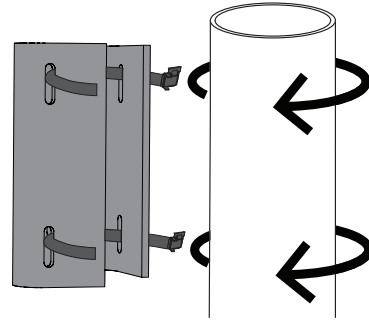

1 |

2 |

Ø 100 - 380 mm
[3.9 - 14.9] in

P/N TC9311PM3T

3 |

P/N TC9311PM3T

4 |

5 |

mm [in]

Pole mount adapter small

NDA-U-PMAS

en Quick installation guide

Bosch Security Systems B.V.

Torenallee 49

5617 BA Eindhoven

Netherlands