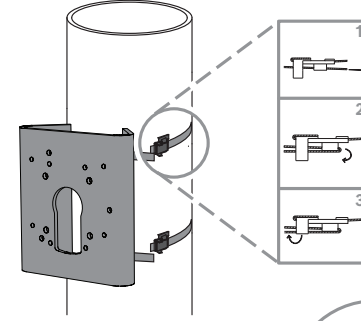

1 |

2 |

Ø 100 - 380 mm
[3.9 - 14.9] in

P/N TC9311PM3T

3 |

P/N TC9311PM3T

4 |

5 |

mm [in]

Pole mount adapter small

NDA-U-PMAS

en Quick installation guide

Bosch Security Systems B.V.

Torenallee 49

5617 BA Eindhoven

Netherlands