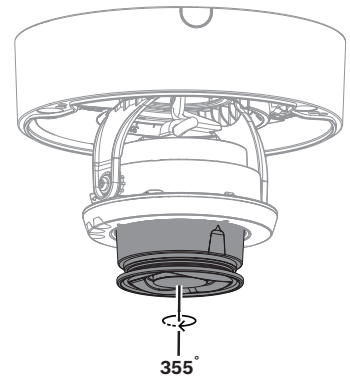

FLEXIDOME outdoor 3100i IR
NDE-3703-AL-IO

en Quick installation guide

Bosch Security Systems B.V.
Torenallee 49
5617 BA Eindhoven
Netherlands
www.boschsecurity.com
© Bosch Security Systems B.V., 2024

Building solutions for a better life

0.7 N·m
[0.5 lb·ft]