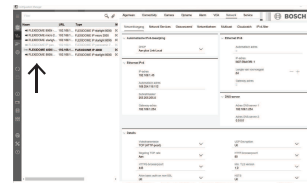

Bosch Security Systems B.V.
Torenallee 49
5617 BA Eindhoven
Netherlands
www.boschsecurity.com
© Bosch Security Systems B.V., 2024

Building solutions for a better life