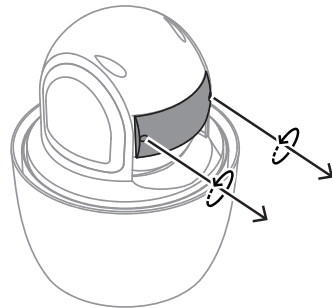

1 |

2 |

3 |

4 |

5 |

NDA-U-WMT

IP66

NDA-U-PAx

NDA-U-RMT

IP66

6 |

7 |

8 |