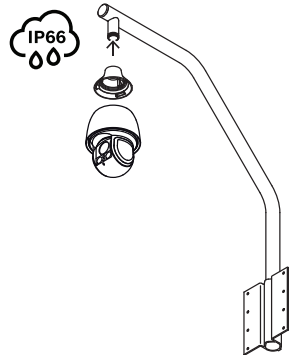

NDA-U-RMT

IP66

6 |

7 |

8 |

Project Assistant app
Windows | iOS | Android

<https://downloadstore.boschsecurity.com/>

Configuration Manager
Windows