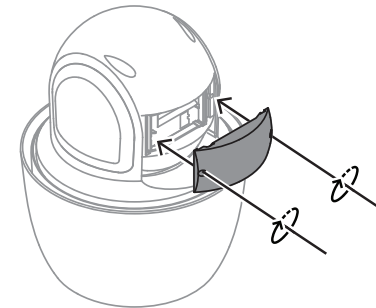

1 |

2 |

3 |

4 |

5 |

NDA-U-WMT

IP66

NDA-U-PAx

NDA-U-RMT

IP66

6 |

7 |

8 |