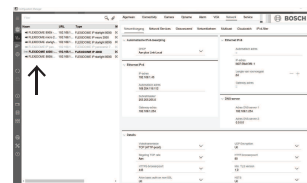

Bosch Security Systems B.V.
Torenallee 49
5617 BA Eindhoven
Netherlands
www.boschsecurity.com
© Bosch Security Systems B.V., 2024

Building solutions for a better life