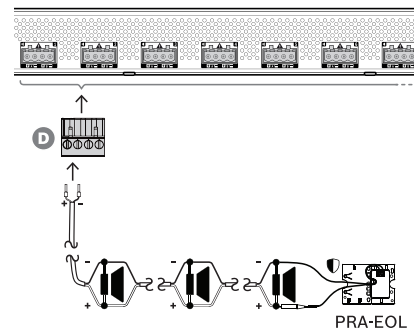

1 |

2 |

3 |

4 |

5 |

6 |

7 |

8 |

PRAESENSA Amplifier, 8-channel PRA-AD608

en Quick Installation Guide

Open Source Software information for this product:
<http://<HostnameOfDevice>/opensource/licenses.zip>
<http://www.boschsecurity.com/xc/en/oss/>