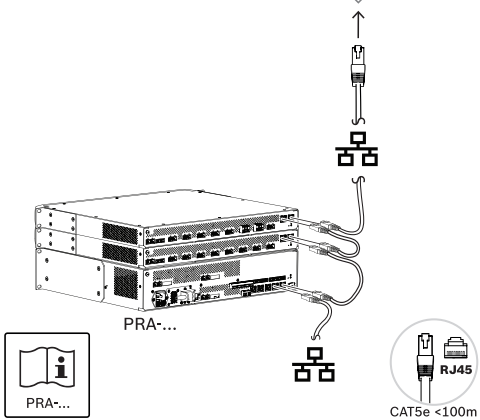

PRAESENSA Amplifier, 8-channel PRA-AD608

en Quick Installation Guide

Open Source Software information for this product:
<http://<HostnameOfDevice>/opensource/licenses.zip>
<http://www.boschsecurity.com/xc/en/oss/>