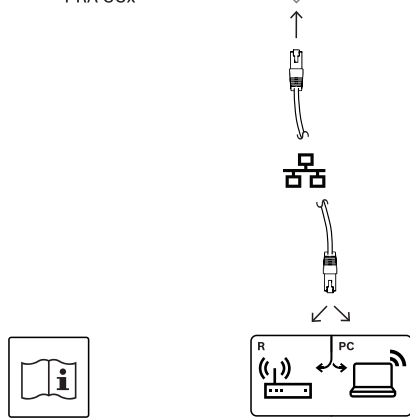

PRAESENSA Amplifier, 8-channel PRA-AD608

en Quick Installation Guide

Open Source Software information for this product:
<http://<HostnameOfDevice>/opensource/licenses.zip>
<http://www.boschsecurity.com/xc/en/oss/>