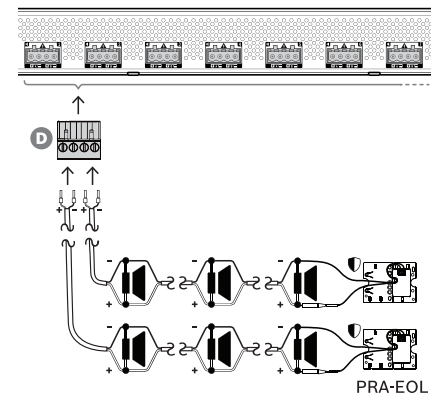

1 |

2 |

3 |

4 |

5 |

6 |

7 |

8 |

PRAESENSA Amplifier, 8-channel PRA-AD608

en Quick Installation Guide

Open Source Software information for this product:
<http://<HostnameOfDevice>/opensource/licenses.zip>
<http://www.boschsecurity.com/xc/en/oss/>