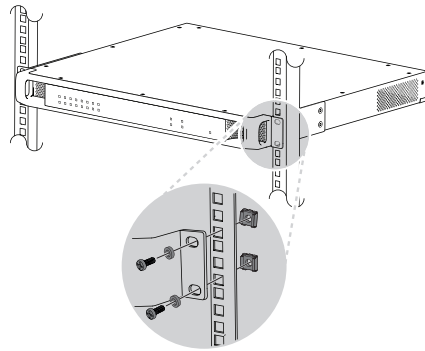

1 |

2 |

3 |

4 |

5 |

6 |

7 |

8 |

PRAESENSA Amplifier, 8-channel PRA-AD608

en Quick Installation Guide

Open Source Software information for this product:
<http://<HostnameOfDevice>/opensource/licenses.zip>
<http://www.boschsecurity.com/xc/en/oss/>