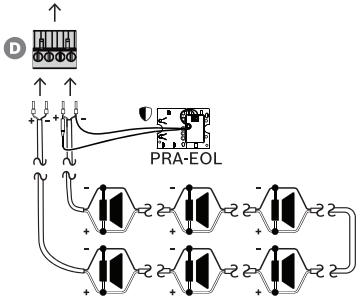

1 |

2 |

3 |

4 |

5 |

6 |

7 |

8 |

PRAESENSA Amplifier, 8-channel PRA-AD608

en Quick Installation Guide

Open Source Software information for this product:
<http://<HostnameOfDevice>/opensource/licenses.zip>
<http://www.boschsecurity.com/xc/en/oss/>