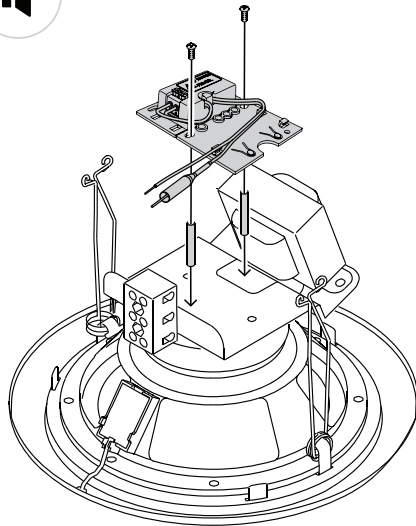

PRA-AD60x

PRAESENSA End-of-line device
PRA-EOL

en Quick Installation Guide

Bosch Security Systems B.V.
Torenallee 49
5617 BA Eindhoven
The Netherlands
www.boschsecurity.com
© Bosch Security Systems B.V., 2019