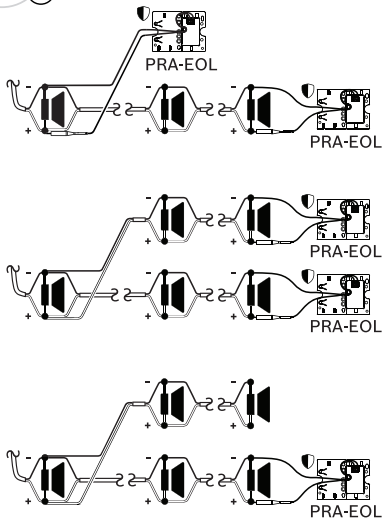

1 |

2 |

3 |

4 |

5 |

6 |

7 |

8 |

PRA-AD60x

PRAESENSA End-of-line device
PRA-EOL

en Quick Installation Guide

Bosch Security Systems B.V.
Torenallee 49
5617 BA Eindhoven
The Netherlands
www.boschsecurity.com
© Bosch Security Systems B.V., 2019