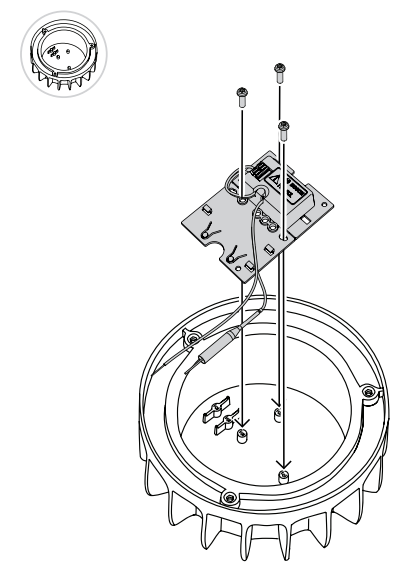

1 |

2 |

3 |

4 |

5 |

6 |

7 |

8 |

PRA-AD60x

PRAESENSA End-of-line device
PRA-EOL

en Quick Installation Guide

Bosch Security Systems B.V.
Torenallee 49
5617 BA Eindhoven
The Netherlands
www.boschsecurity.com
© Bosch Security Systems B.V., 2019