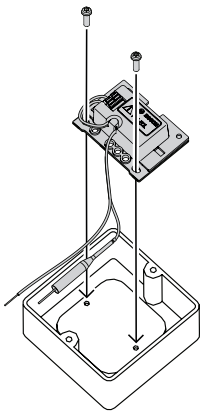

PRA-AD60x

PRAESENSA End-of-line device
PRA-EOL

en Quick Installation Guide

Bosch Security Systems B.V.
Torenallee 49
5617 BA Eindhoven
The Netherlands
www.boschsecurity.com
© Bosch Security Systems B.V., 2019