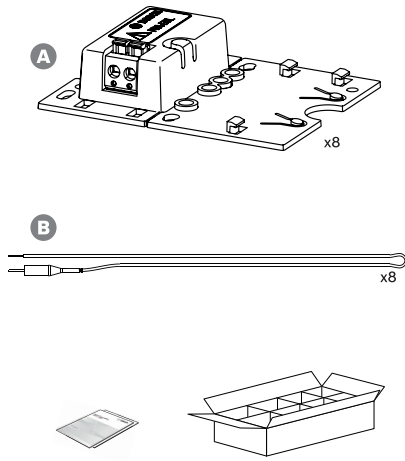

1 |

2 |

3 |

4 |

5 |

6 |

7 |

8 |

PRA-AD60x

PRAESENSA End-of-line device
PRA-EOL

en Quick Installation Guide

Bosch Security Systems B.V.
Torenallee 49
5617 BA Eindhoven
The Netherlands
www.boschsecurity.com
© Bosch Security Systems B.V., 2019