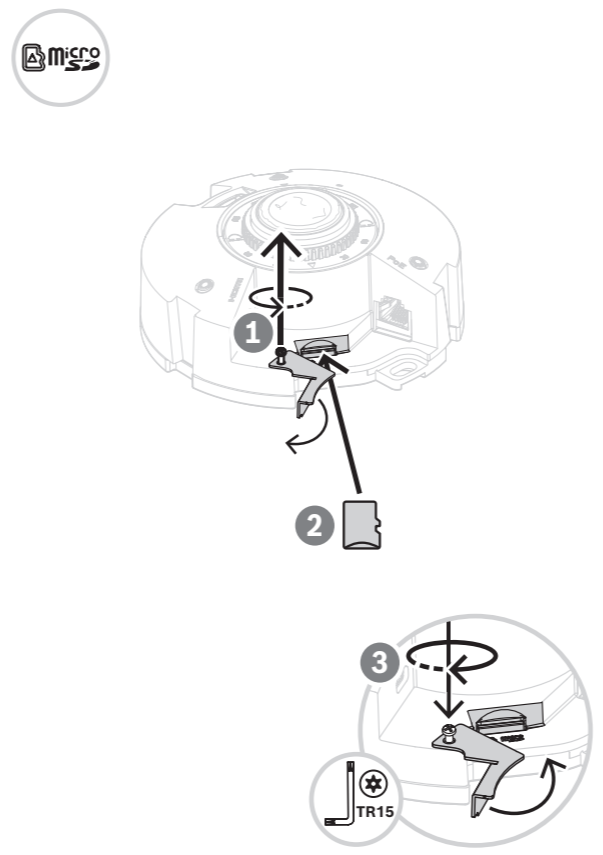

1 |

2 |

3 |

4 |

5 |

6 |

7 |

8 |

9 |

10 |