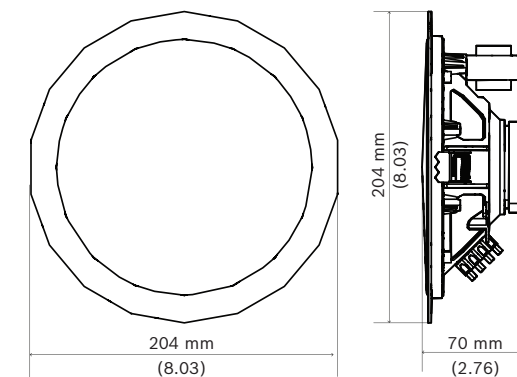

7 |

LC9-UC06B

8 |

LC9-UC06

LC9-UC06

Power handling	6 W
Rated Frequency Range (-10 dB)	80 Hz - 20 kHz
Frequency Response (Peak -20 dB) ⁽¹⁾	65 Hz - 20 kHz
Sensitivity (SPL 1 W/1 m)	92 dB
Max SPL (SPL 6 W/1 m)	100 dB

LC9-UC06B

Power handling	6 W
Rated Frequency Range (-10 dB)	235 Hz - 20 kHz
Sensitivity (SPL 1 W/1 m)	92 dB
Max SPL (SPL 6 W/1 m)	100 dB
Coverage Pattern @ 1 kHz/4 kHz (-6dB)	180° / 70°

Coverage Pattern @ 1 kHz/4 kHz (-6dB)	180° / 70°
Rated Impedance	1667 Ω@6 W 3333 Ω@3 W 6667 Ω@1.5 W
Input Configuration	100 V
Transformer Taps	6, 3, 1.5 W
Dimensions (Diameter x Height)	204 x 70 mm
Net Weight	0.6 kg
Shipping Weight (6 units)	4.2 kg
Color	White (RAL 9003)
Approvals	CE, IEC 62368-1
Operating temperature	-25 °C to +55 °C (-13 °F to +131 °F)
Storage temperature	-40 °C to +70 °C (-40 °F to +158 °F)

Rated Impedance	1667 Ω@6 W 3333 Ω@3 W 6667 Ω@1.5 W
Input Configuration	100 V
Transformer Taps	6, 3, 1.5 W
Dimensions (Diameter x Height)	204 x 98 mm
Net Weight	0.72 kg
Shipping Weight (6 units)	4.8 kg
Color	White (RAL 9003)
Approvals	CE, IEC 62368-1