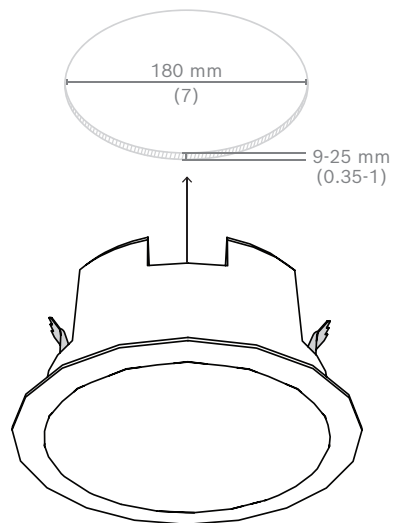

1 |

2 |

3 |

LC9-UC06B

4 |

LC9-UC06

5 |

6 |

7 |

LC9-UC06B

8 |

LC9-UC06

LC9-UC06

Power handling	6 W
Rated Frequency Range (-10 dB)	80 Hz - 20 kHz
Frequency Response (Peak -20 dB) ⁽¹⁾	65 Hz - 20 kHz
Sensitivity (SPL 1 W/1 m)	92 dB
Max SPL (SPL 6 W/1 m)	100 dB

LC9-UC06B

Power handling	6 W
Rated Frequency Range (-10 dB)	235 Hz - 20 kHz
Sensitivity (SPL 1 W/1 m)	92 dB
Max SPL (SPL 6 W/1 m)	100 dB
Coverage Pattern @ 1 kHz/4 kHz (-6dB)	180° / 70°

Coverage Pattern @ 1 kHz/4 kHz (-6dB)	180° / 70°
Rated Impedance	1667 Ω@6 W 3333 Ω@3 W 6667 Ω@1.5 W
Input Configuration	100 V
Transformer Taps	6, 3, 1.5 W
Dimensions (Diameter x Height)	204 x 70 mm
Net Weight	0.6 kg
Shipping Weight (6 units)	4.2 kg
Color	White (RAL 9003)
Approvals	CE, IEC 62368-1
Operating temperature	-25 °C to +55 °C (-13 °F to +131 °F)
Storage temperature	-40 °C to +70 °C (-40 °F to +158 °F)

Rated Impedance	1667 Ω@6 W 3333 Ω@3 W 6667 Ω@1.5 W
Input Configuration	100 V
Transformer Taps	6, 3, 1.5 W
Dimensions (Diameter x Height)	204 x 98 mm
Net Weight	0.72 kg
Shipping Weight (6 units)	4.8 kg
Color	White (RAL 9003)
Approvals	CE, IEC 62368-1