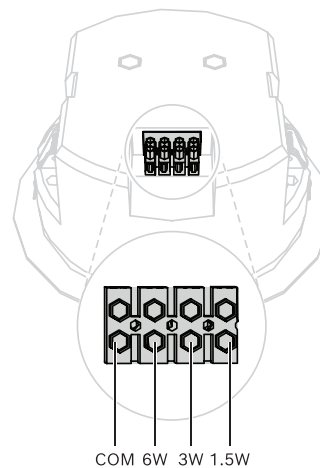

1 |

2 |

3 |

LC9-UC06B

4 |

LC9-UC06

5 |

6 |

7 |

LC9-UC06B

8 |

LC9-UC06

LC9-UC06

Power handling	6 W
Rated Frequency Range (-10 dB)	80 Hz - 20 kHz
Frequency Response (Peak -20 dB) ⁽¹⁾	65 Hz - 20 kHz
Sensitivity (SPL 1 W/1 m)	92 dB
Max SPL (SPL 6 W/1 m)	100 dB

LC9-UC06B

Power handling	6 W
Rated Frequency Range (-10 dB)	235 Hz - 20 kHz
Sensitivity (SPL 1 W/1 m)	92 dB
Max SPL (SPL 6 W/1 m)	100 dB
Coverage Pattern @ 1 kHz/4 kHz (-6dB)	180° / 70°

Coverage Pattern @ 1 kHz/4 kHz (-6dB)	180° / 70°
Rated Impedance	1667 Ω@6 W 3333 Ω@3 W 6667 Ω@1.5 W
Input Configuration	100 V
Transformer Taps	6, 3, 1.5 W
Dimensions (Diameter x Height)	204 x 70 mm
Net Weight	0.6 kg
Shipping Weight (6 units)	4.2 kg
Color	White (RAL 9003)
Approvals	CE, IEC 62368-1
Operating temperature	-25 °C to +55 °C (-13 °F to +131 °F)
Storage temperature	-40 °C to +70 °C (-40 °F to +158 °F)

Rated Impedance	1667 Ω@6 W 3333 Ω@3 W 6667 Ω@1.5 W
Input Configuration	100 V
Transformer Taps	6, 3, 1.5 W
Dimensions (Diameter x Height)	204 x 98 mm
Net Weight	0.72 kg
Shipping Weight (6 units)	4.8 kg
Color	White (RAL 9003)
Approvals	CE, IEC 62368-1