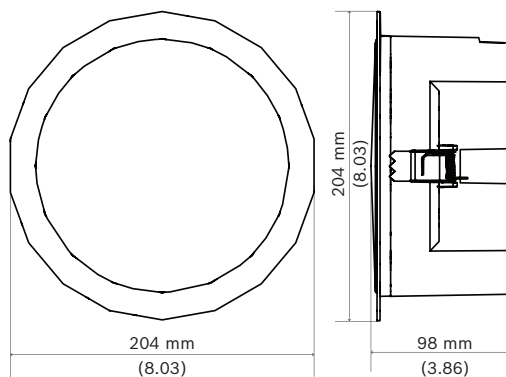

1 |

2 |

3 |

LC9-UC06B

4 |

LC9-UC06

5 |

6 |

7 |

LC9-UC06B

8 |

LC9-UC06

LC9-UC06

Power handling	6 W
Rated Frequency Range (-10 dB)	80 Hz - 20 kHz
Frequency Response (Peak -20 dB) ⁽¹⁾	65 Hz - 20 kHz
Sensitivity (SPL 1 W/1 m)	92 dB
Max SPL (SPL 6 W/1 m)	100 dB

LC9-UC06B

Power handling	6 W
Rated Frequency Range (-10 dB)	235 Hz - 20 kHz
Sensitivity (SPL 1 W/1 m)	92 dB
Max SPL (SPL 6 W/1 m)	100 dB
Coverage Pattern @ 1 kHz/4 kHz (-6dB)	180° / 70°

Coverage Pattern @ 1 kHz/4 kHz (-6dB)	180° / 70°
Rated Impedance	1667 Ω@6 W 3333 Ω@3 W 6667 Ω@1.5 W
Input Configuration	100 V
Transformer Taps	6, 3, 1.5 W
Dimensions (Diameter x Height)	204 x 70 mm
Net Weight	0.6 kg
Shipping Weight (6 units)	4.2 kg
Color	White (RAL 9003)
Approvals	CE, IEC 62368-1
Operating temperature	-25 °C to +55 °C (-13 °F to +131 °F)
Storage temperature	-40 °C to +70 °C (-40 °F to +158 °F)

Rated Impedance	1667 Ω@6 W 3333 Ω@3 W 6667 Ω@1.5 W
Input Configuration	100 V
Transformer Taps	6, 3, 1.5 W
Dimensions (Diameter x Height)	204 x 98 mm
Net Weight	0.72 kg
Shipping Weight (6 units)	4.8 kg
Color	White (RAL 9003)
Approvals	CE, IEC 62368-1