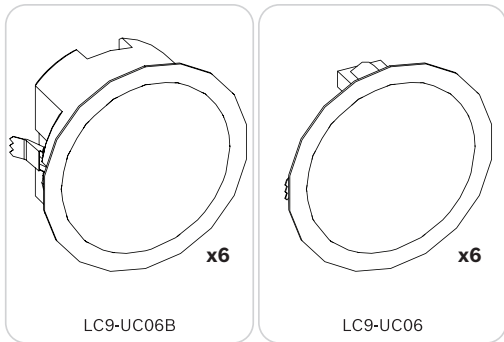

1 |

2 |

3 |

LC9-UC06B

4 |

LC9-UC06

5 |

6 |

7 |

LC9-UC06B

8 |

LC9-UC06

LC9-UC06

Power handling	6 W
Rated Frequency Range (-10 dB)	80 Hz - 20 kHz
Frequency Response (Peak -20 dB) ⁽¹⁾	65 Hz - 20 kHz
Sensitivity (SPL 1 W/1 m)	92 dB
Max SPL (SPL 6 W/1 m)	100 dB

LC9-UC06B

Power handling	6 W
Rated Frequency Range (-10 dB)	235 Hz - 20 kHz
Sensitivity (SPL 1 W/1 m)	92 dB
Max SPL (SPL 6 W/1 m)	100 dB
Coverage Pattern @ 1 kHz/4 kHz (-6dB)	180° / 70°

Coverage Pattern @ 1 kHz/4 kHz (-6dB)	180° / 70°
Rated Impedance	1667 Ω@6 W 3333 Ω@3 W 6667 Ω@1.5 W
Input Configuration	100 V
Transformer Taps	6, 3, 1.5 W
Dimensions (Diameter x Height)	204 x 70 mm
Net Weight	0.6 kg
Shipping Weight (6 units)	4.2 kg
Color	White (RAL 9003)
Approvals	CE, IEC 62368-1
Operating temperature	-25 °C to +55 °C (-13 °F to +131 °F)
Storage temperature	-40 °C to +70 °C (-40 °F to +158 °F)

Rated Impedance	1667 Ω@6 W 3333 Ω@3 W 6667 Ω@1.5 W
Input Configuration	100 V
Transformer Taps	6, 3, 1.5 W
Dimensions (Diameter x Height)	204 x 98 mm
Net Weight	0.72 kg
Shipping Weight (6 units)	4.8 kg
Color	White (RAL 9003)
Approvals	CE, IEC 62368-1