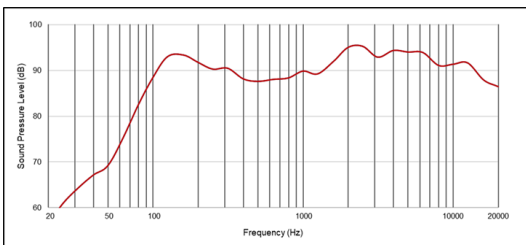

7 |

LC9-UC06B

8 |

LC9-UC06

LC9-UC06

Power handling	6 W
Rated Frequency Range (-10 dB)	80 Hz - 20 kHz
Frequency Response (Peak -20 dB) ⁽¹⁾	65 Hz - 20 kHz
Sensitivity (SPL 1 W/1 m)	92 dB
Max SPL (SPL 6 W/1 m)	100 dB

LC9-UC06B

Power handling	6 W
Rated Frequency Range (-10 dB)	235 Hz - 20 kHz
Sensitivity (SPL 1 W/1 m)	92 dB
Max SPL (SPL 6 W/1 m)	100 dB
Coverage Pattern @ 1 kHz/4 kHz (-6dB)	180° / 70°

Coverage Pattern @ 1 kHz/4 kHz (-6dB)	180° / 70°
Rated Impedance	1667 Ω@6 W 3333 Ω@3 W 6667 Ω@1.5 W
Input Configuration	100 V
Transformer Taps	6, 3, 1.5 W
Dimensions (Diameter x Height)	204 x 70 mm
Net Weight	0.6 kg
Shipping Weight (6 units)	4.2 kg
Color	White (RAL 9003)
Approvals	CE, IEC 62368-1
Operating temperature	-25 °C to +55 °C (-13 °F to +131 °F)
Storage temperature	-40 °C to +70 °C (-40 °F to +158 °F)

Rated Impedance	1667 Ω@6 W 3333 Ω@3 W 6667 Ω@1.5 W
Input Configuration	100 V
Transformer Taps	6, 3, 1.5 W
Dimensions (Diameter x Height)	204 x 98 mm
Net Weight	0.72 kg
Shipping Weight (6 units)	4.8 kg
Color	White (RAL 9003)
Approvals	CE, IEC 62368-1