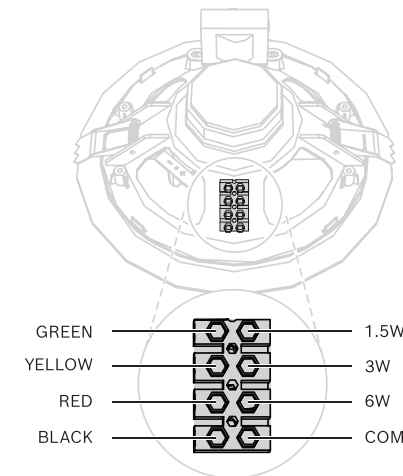

1 |

2 |

3 |

LC9-UC06B

4 |

LC9-UC06

5 |

6 |

7 |

LC9-UC06B

8 |

LC9-UC06

LC9-UC06

Power handling	6 W
Rated Frequency Range (-10 dB)	80 Hz - 20 kHz
Frequency Response (Peak -20 dB) ⁽¹⁾	65 Hz - 20 kHz
Sensitivity (SPL 1 W/1 m)	92 dB
Max SPL (SPL 6 W/1 m)	100 dB

LC9-UC06B

Power handling	6 W
Rated Frequency Range (-10 dB)	235 Hz - 20 kHz
Sensitivity (SPL 1 W/1 m)	92 dB
Max SPL (SPL 6 W/1 m)	100 dB
Coverage Pattern @ 1 kHz/4 kHz (-6dB)	180° / 70°

Coverage Pattern @ 1 kHz/4 kHz (-6dB)	180° / 70°
Rated Impedance	1667 Ω@6 W 3333 Ω@3 W 6667 Ω@1.5 W
Input Configuration	100 V
Transformer Taps	6, 3, 1.5 W
Dimensions (Diameter x Height)	204 x 70 mm
Net Weight	0.6 kg
Shipping Weight (6 units)	4.2 kg
Color	White (RAL 9003)
Approvals	CE, IEC 62368-1
Operating temperature	-25 °C to +55 °C (-13 °F to +131 °F)
Storage temperature	-40 °C to +70 °C (-40 °F to +158 °F)

Rated Impedance	1667 Ω@6 W 3333 Ω@3 W 6667 Ω@1.5 W
Input Configuration	100 V
Transformer Taps	6, 3, 1.5 W
Dimensions (Diameter x Height)	204 x 98 mm
Net Weight	0.72 kg
Shipping Weight (6 units)	4.8 kg
Color	White (RAL 9003)
Approvals	CE, IEC 62368-1