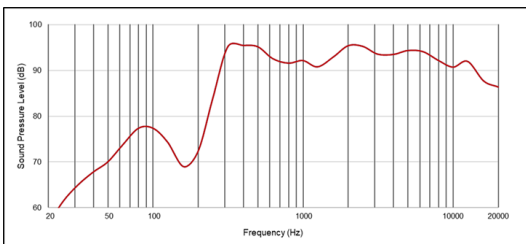

7 |

LC9-UC06B

8 |

LC9-UC06

LC9-UC06

Power handling	6 W
Rated Frequency Range (-10 dB)	80 Hz - 20 kHz
Frequency Response (Peak -20 dB) ⁽¹⁾	65 Hz - 20 kHz
Sensitivity (SPL 1 W/1 m)	92 dB
Max SPL (SPL 6 W/1 m)	100 dB

LC9-UC06B

Power handling	6 W
Rated Frequency Range (-10 dB)	235 Hz - 20 kHz
Sensitivity (SPL 1 W/1 m)	92 dB
Max SPL (SPL 6 W/1 m)	100 dB
Coverage Pattern @ 1 kHz/4 kHz (-6dB)	180° / 70°

Coverage Pattern @ 1 kHz/4 kHz (-6dB)	180° / 70°
Rated Impedance	1667 Ω@6 W 3333 Ω@3 W 6667 Ω@1.5 W
Input Configuration	100 V
Transformer Taps	6, 3, 1.5 W
Dimensions (Diameter x Height)	204 x 70 mm
Net Weight	0.6 kg
Shipping Weight (6 units)	4.2 kg
Color	White (RAL 9003)
Approvals	CE, IEC 62368-1
Operating temperature	-25 °C to +55 °C (-13 °F to +131 °F)
Storage temperature	-40 °C to +70 °C (-40 °F to +158 °F)

Rated Impedance	1667 Ω@6 W 3333 Ω@3 W 6667 Ω@1.5 W
Input Configuration	100 V
Transformer Taps	6, 3, 1.5 W
Dimensions (Diameter x Height)	204 x 98 mm
Net Weight	0.72 kg
Shipping Weight (6 units)	4.8 kg
Color	White (RAL 9003)
Approvals	CE, IEC 62368-1