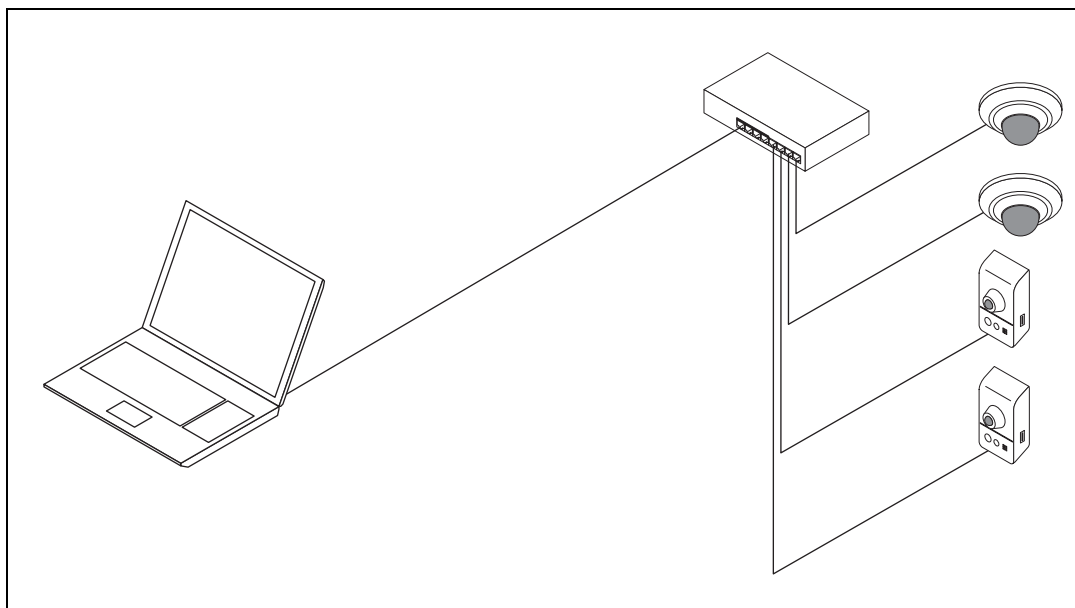

1.2 System Setup Example 2