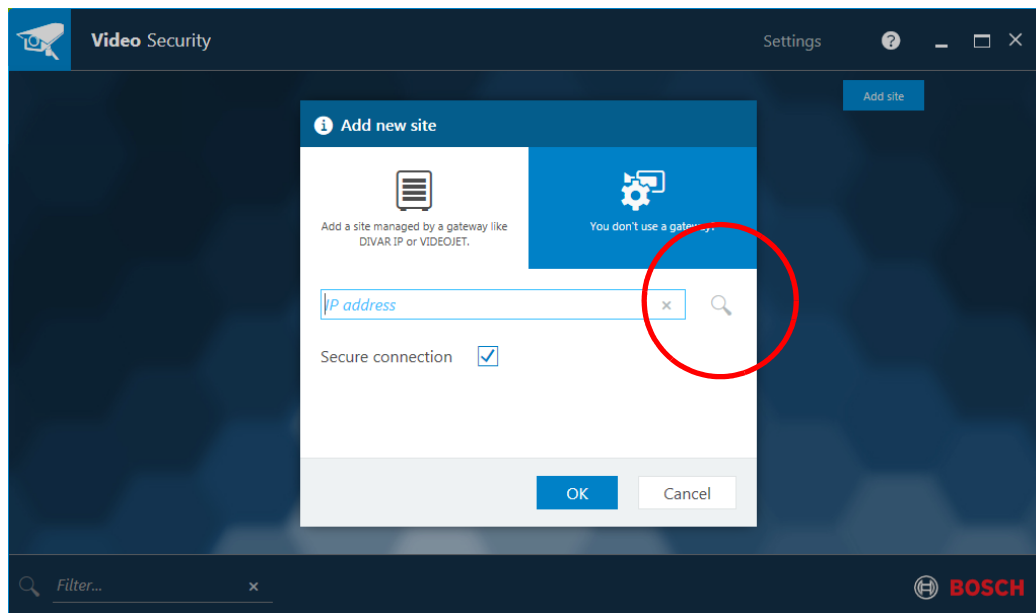

1 System Setup

1.1 System Setup Example 1

1.2 System Setup Example 2

2 Installation

2.1 Download

2.2 Installation

2.3 Start Application

3 Creation of Sites

3.1 Connect within same network

3.2 Connect remote

4 Overview of the User Interface

4.1 LIVE

1. Return to start page
2. Add or delete cameras in custom site or amend camera properties
3. Toggle sidebar
4. Change settings of the global time-line
5. Zoom in and out
6. Toggle full-screen mode
7. Select layout
8. Activate or deactivate the camera controls
9. Recall preset positions
10. Search through recordings
11. Access recordings
12. View live video
13. Move the camera
14. Export snapshots and videos
15. Filter cameras and Favorites by name