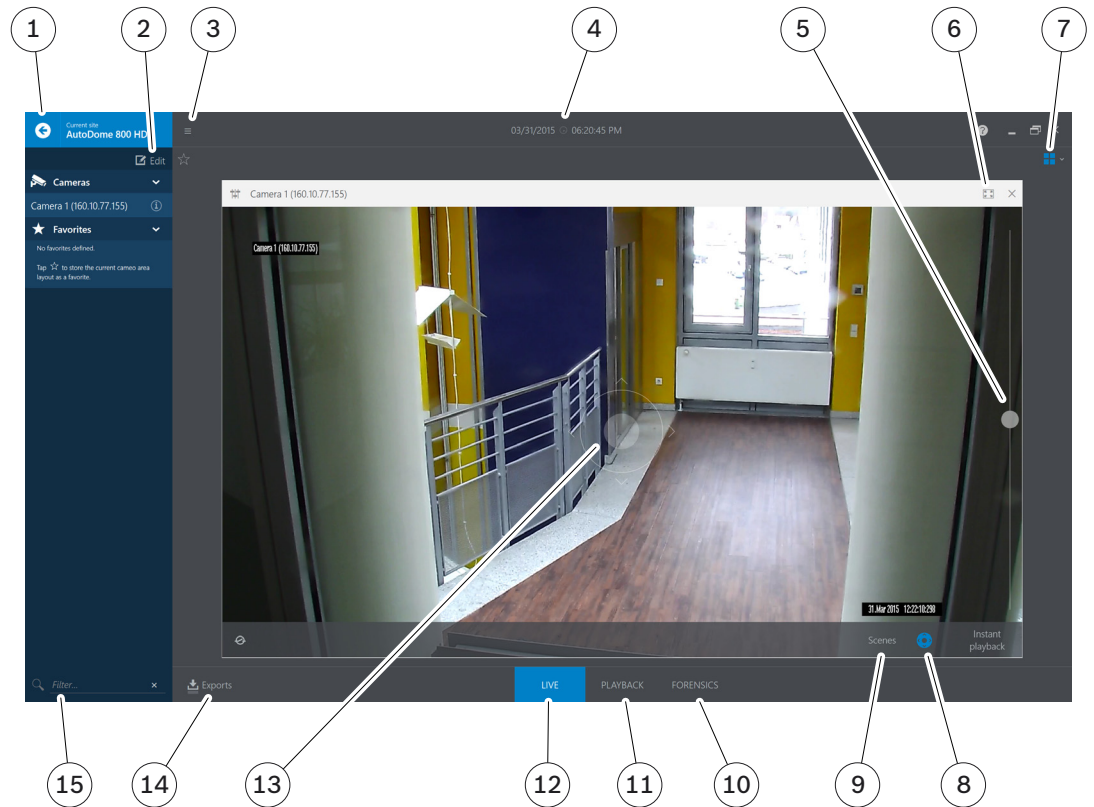

3.1 Connect within same network

3.2 Connect remote

4 Overview of the User Interface

4.1 LIVE

1. Return to start page
2. Add or delete cameras in custom site or amend camera properties
3. Toggle sidebar
4. Change settings of the global time-line
5. Zoom in and out
6. Toggle full-screen mode
7. Select layout
8. Activate or deactivate the camera controls
9. Recall preset positions
10. Search through recordings
11. Access recordings
12. View live video
13. Move the camera
14. Export snapshots and videos
15. Filter cameras and Favorites by name

4.2 PLAYBACK

1. Return to start page
2. Add or delete cameras in custom site or amend camera properties
3. Toggle sidebar
4. Change settings of the global time-line
5. Select layout
6. Tap thumbnail to seek within recording or jump to event
7. Control playback
8. Search through recordings
9. Access recordings
10. View live video
11. Export snapshots and videos
12. Filter cameras and Favorites by name