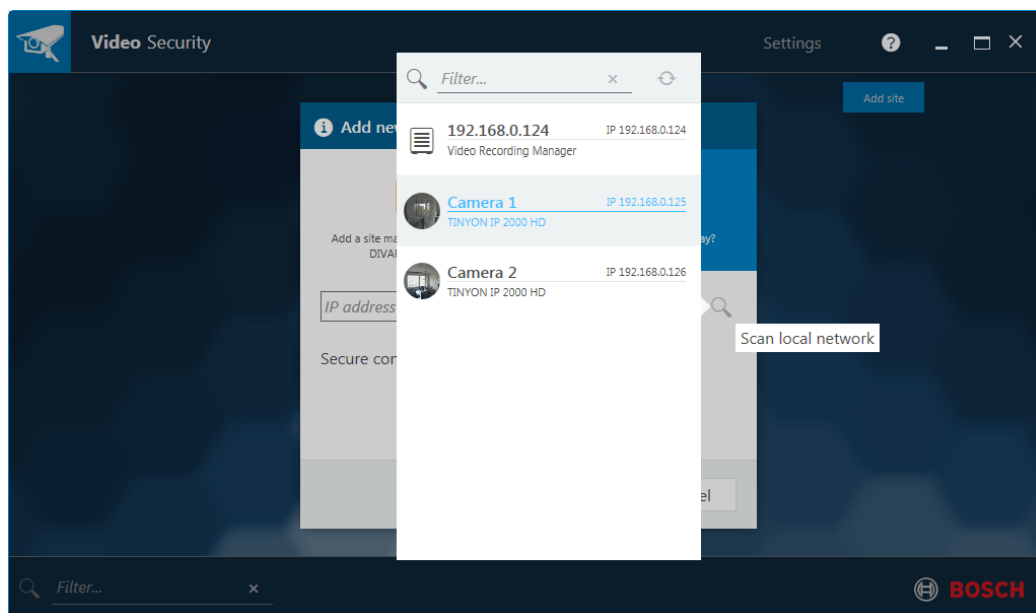

1 System Setup

1.1 System Setup Example 1

1.2 System Setup Example 2

2 Installation

2.1 Download

2.2 Installation

2.3 Start Application

3 Creation of Sites

3.1 Connect within same network

3.2 Connect remote

4 Overview of the User Interface

4.1 LIVE

1. Return to start page
2. Add or delete cameras in custom site or amend camera properties
3. Toggle sidebar
4. Change settings of the global time-line
5. Zoom in and out
6. Toggle full-screen mode
7. Select layout
8. Activate or deactivate the camera controls
9. Recall preset positions
10. Search through recordings
11. Access recordings
12. View live video
13. Move the camera
14. Export snapshots and videos
15. Filter cameras and Favorites by name

4.2 PLAYBACK

1. Return to start page
2. Add or delete cameras in custom site or amend camera properties
3. Toggle sidebar
4. Change settings of the global time-line
5. Select layout
6. Tap thumbnail to seek within recording or jump to event
7. Control playback
8. Search through recordings
9. Access recordings
10. View live video
11. Export snapshots and videos
12. Filter cameras and Favorites by name