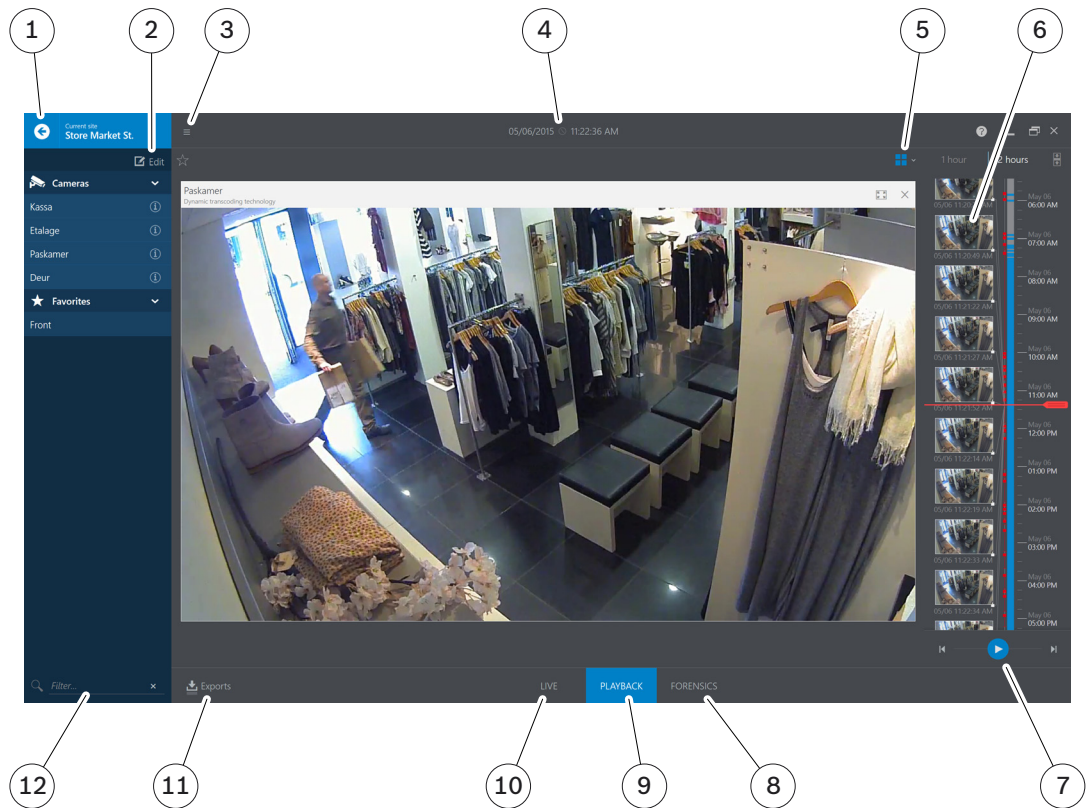

3.1 Connect within same network

3.2 Connect remote

4 Overview of the User Interface

4.1 LIVE

1. Return to start page
2. Add or delete cameras in custom site or amend camera properties
3. Toggle sidebar
4. Change settings of the global time-line
5. Zoom in and out
6. Toggle full-screen mode
7. Select layout
8. Activate or deactivate the camera controls
9. Recall preset positions
10. Search through recordings
11. Access recordings
12. View live video
13. Move the camera
14. Export snapshots and videos
15. Filter cameras and Favorites by name

4.2 PLAYBACK

1. Return to start page
2. Add or delete cameras in custom site or amend camera properties
3. Toggle sidebar
4. Change settings of the global time-line
5. Select layout
6. Tap thumbnail to seek within recording or jump to event
7. Control playback
8. Search through recordings
9. Access recordings
10. View live video
11. Export snapshots and videos
12. Filter cameras and Favorites by name