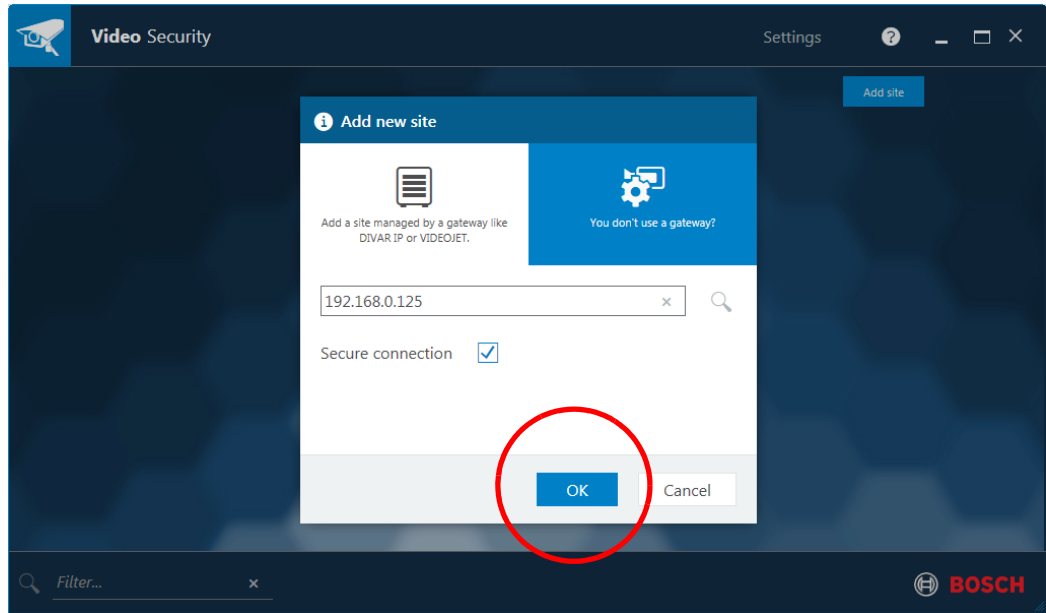

1 System Setup

1.1 System Setup Example 1

1.2 System Setup Example 2

2 Installation

2.1 Download

2.2 Installation

2.3 Start Application

3 Creation of Sites

3.1 Connect within same network

3.2 Connect remote

4 Overview of the User Interface

4.1 LIVE

1. Return to start page
2. Add or delete cameras in custom site or amend camera properties
3. Toggle sidebar
4. Change settings of the global time-line
5. Zoom in and out
6. Toggle full-screen mode
7. Select layout
8. Activate or deactivate the camera controls
9. Recall preset positions
10. Search through recordings
11. Access recordings
12. View live video
13. Move the camera
14. Export snapshots and videos
15. Filter cameras and Favorites by name