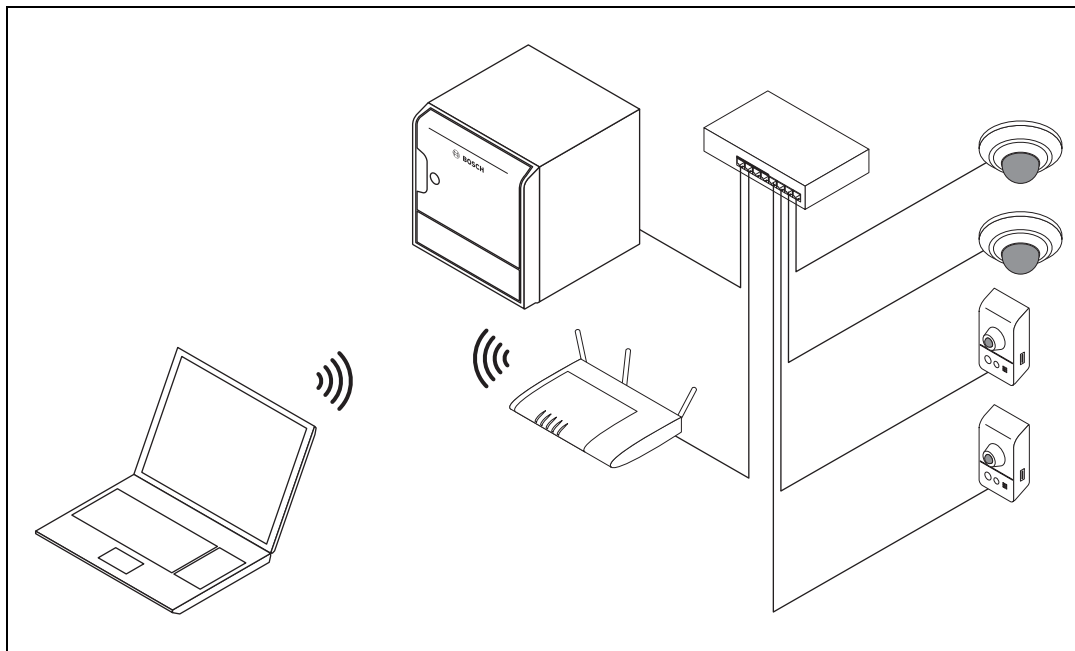

1 System Setup

1.1 System Setup Example 1