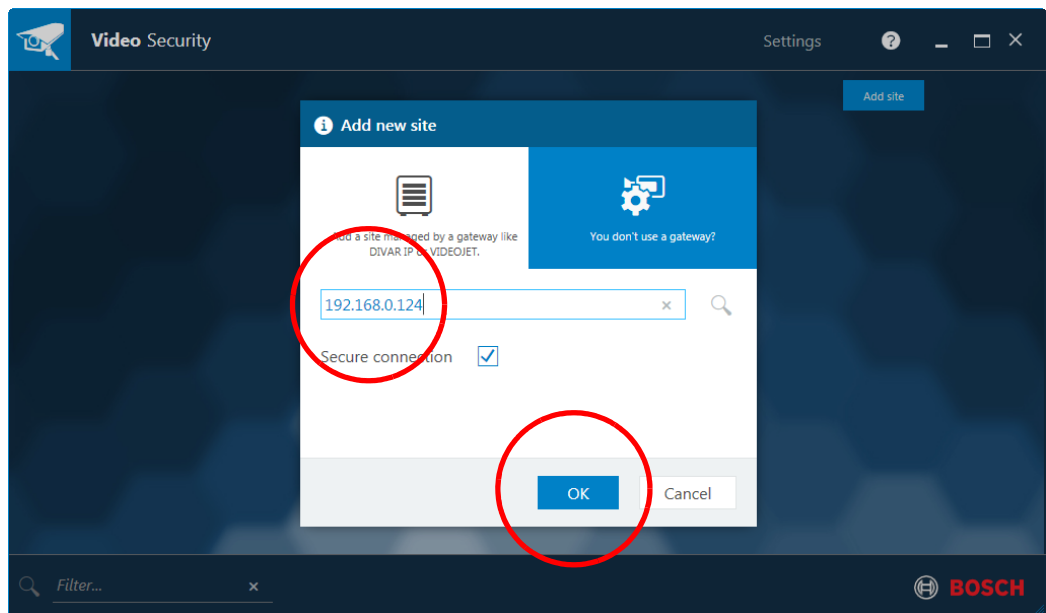

1 System Setup

1.1 System Setup Example 1

1.2 System Setup Example 2

2 Installation

2.1 Download

2.2 Installation

2.3 Start Application

3 Creation of Sites

3.1 Connect within same network

3.2 Connect remote

4 Overview of the User Interface

4.1 LIVE

1. Return to start page
2. Add or delete cameras in custom site or amend camera properties
3. Toggle sidebar
4. Change settings of the global time-line
5. Zoom in and out
6. Toggle full-screen mode
7. Select layout
8. Activate or deactivate the camera controls
9. Recall preset positions
10. Search through recordings
11. Access recordings
12. View live video
13. Move the camera
14. Export snapshots and videos
15. Filter cameras and Favorites by name