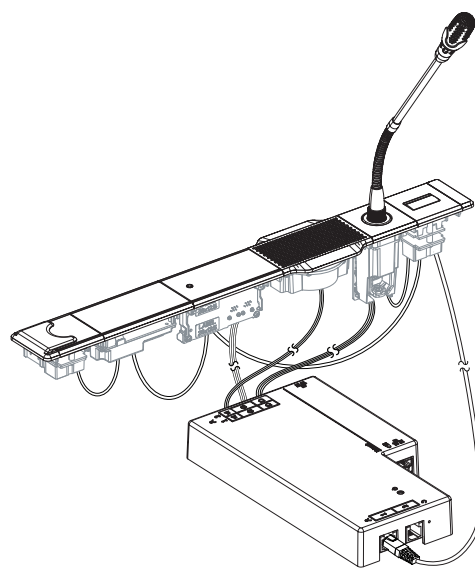

Flush base device 2 DCNM-FBD2

en Quick installation guide

For product related information, free software download and documentation, visit:

www.boschsecurity.com

For the latest software versions, go to:

<https://licensing.boschsecurity.com/software>