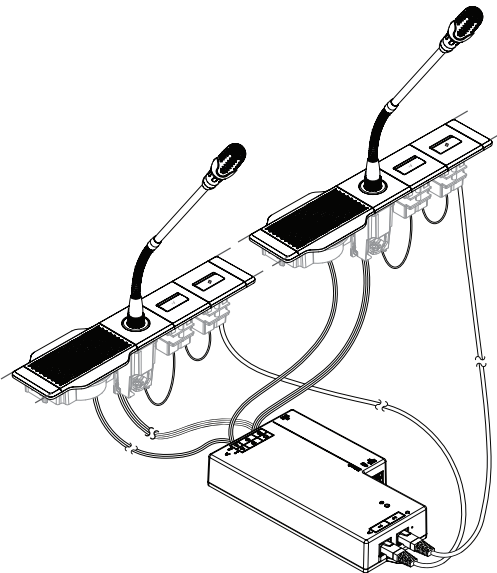

Flush base device 2 DCNM-FBD2

en Quick installation guide

For product related information, free software download and documentation, visit:

www.boschsecurity.com

For the latest software versions, go to:

<https://licensing.boschsecurity.com/software>