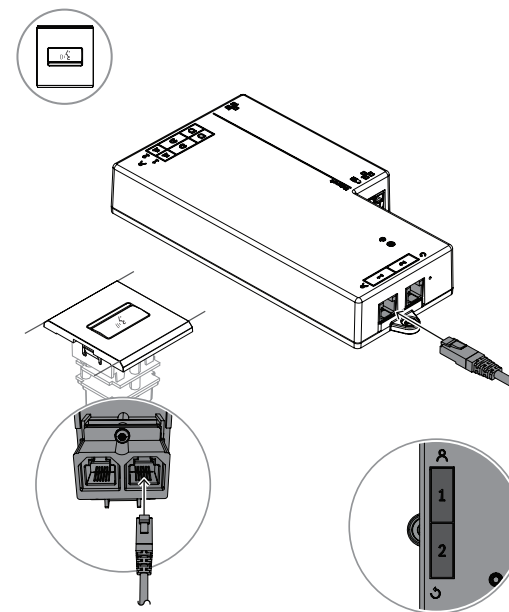

Flush base device 2 DCNM-FBD2

en Quick installation guide

For product related information, free software download and documentation, visit:

www.boschsecurity.com

For the latest software versions, go to:

<https://licensing.boschsecurity.com/software>