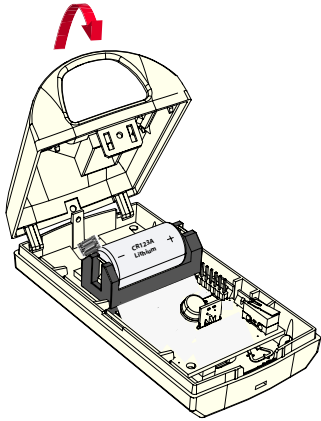

9 |

10 |

11 |

12 |

13 |

P/N: F.01U.261.834 - B810
P/N: F.01U.261.835 - RFRC-OPT
P/N: F.01U.304.662 - Transmitter

Top View

Side View

Copyright

This document is the intellectual property of Bosch Security Systems B.V. and is protected by copyright. All rights reserved.

Trademarks

All hardware and software product names used in this document are likely to be registered trademarks and must be treated accordingly.

Bosch Security Systems B.V. product manufacturing dates

Use the serial number located on the product label and refer to the Bosch Security Systems B.V. website at <http://www.boschsecurity.com/datecodes/>