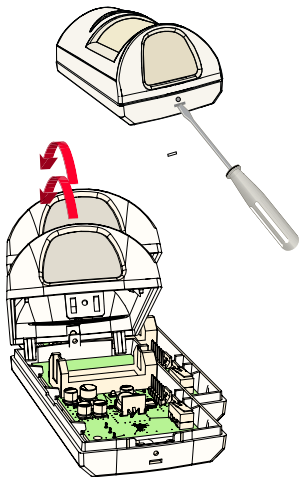

RADION PIR C RFPR-C12/RFPR-C12-A

en Installation Manual

Bosch Security Systems B.V.
Torenallee 49
5617 BA Eindhoven
Netherlands
www.boschsecurity.com

2,1 m - 2,6 m
(7 ft - 8,5 ft)
Recommended:
2,2 m (7,2 ft)

Pet Friendly 2 dogs ≤ 13 kg each (30 lb each) or up to two cats

UL - only models RFPR-12-A are evaluated by UL
UL639: Standard for Intrusion-Detection Units (Pet Friendly Immunity is not a feature of UL639)

FCC, Part 15 INCERT B-509-0070
RFPR-C12 only

ANATEL

Brazil	ANATEL		Este equipamento opera em caráter secundário, isto é, não tem direito a proteção contra interferência prejudicial, mesmo de estações do mesmo tipo, e não pode causar interferência a sistemas operando em caráter primário

P/N: F.01U.261.834 - B810
P/N: F.01U.261.835 - RFRC-OPT
P/N: F.01U.304.662 - Transmitter

EN
EN 50131-2-2
EN 50131-5-3
Grade 2
Environment Class II

Bosch YouTube Channel:

140 sec

Functional range: -10°C to +55°C (+14°F to +131°F)
UL only: 0°C to +49°C (+32°F to +120°F)
EN 50130-5 Class II: -10°C to +55°C (+14°F to +131°F)
IP30/IK04

0 - 93% Non-condensing humidity

.114 kg

433.42 MHz
10 mW maximum

Duracell DL123A, 3 VDC ---
Panasonic CR123A, 3 VDC ---
Sanyo CR123A, 3 VDC ---

1 |

2 |

3 |

4 |

5 |

6 |

7 |

8 |

Lithium, 3 VDC ---

P/N: F.01U.261.834 - B810
P/N: F.01U.261.835 - RFRC-OPT
P/N: F.01U.304.662 - Transmitter