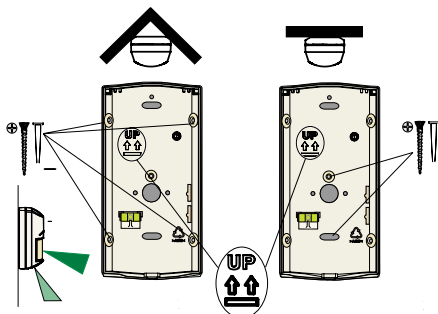

Lithium, 3 VDC ---

P/N: F.01U.261.834 - B810
P/N: F.01U.261.835 - RFRC-OPT
P/N: F.01U.304.662 - Transmitter