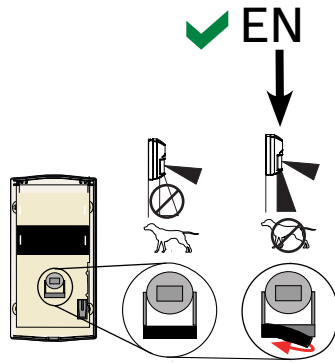

RADION PIR C RFPR-C12/RFPR-C12-A

en Installation Manual

Bosch Security Systems B.V.
Torenallee 49
5617 BA Eindhoven
Netherlands
www.boschsecurity.com

2,1 m - 2,6 m
(7 ft - 8,5 ft)
Recommended:
2,2 m (7,2 ft)

Pet Friendly 2 dogs ≤ 13 kg each (30 lb each) or up to two cats

UL - only models RFPR-12-A are evaluated by UL
UL639: Standard for Intrusion-Detection Units (Pet Friendly Immunity is not a feature of UL639)

FCC, Part 15 INCERT B-509-0070
RFPR-C12 only

ANATEL

Brazil	ANATEL		Este equipamento opera em caráter secundário, isto é, não tem direito a proteção contra interferência prejudicial, mesmo de estações do mesmo tipo, e não pode causar interferência a sistemas operando em caráter primário

P/N: F.01U.261.834 - B810
P/N: F.01U.261.835 - RFRC-OPT
P/N: F.01U.304.662 - Transmitter

EN
EN 50131-2-2
EN 50131-5-3
Grade 2
Environment Class II

Bosch YouTube Channel:

140 sec

Functional range: -10°C to +55°C (+14°F to +131°F)
UL only: 0°C to +49°C (+32°F to +120°F)
EN 50130-5 Class II: -10°C to +55°C (+14°F to +131°F)
IP30/IK04

0 - 93% Non-condensing humidity

.114 kg

433.42 MHz
10 mW maximum

Duracell DL123A, 3 VDC ---
Panasonic CR123A, 3 VDC ---
Sanyo CR123A, 3 VDC ---

1 |

2 |

3 |

4 |

5 |

6 |

7 |

8 |

Lithium, 3 VDC ---

P/N: F.01U.261.834 - B810
P/N: F.01U.261.835 - RFRC-OPT
P/N: F.01U.304.662 - Transmitter