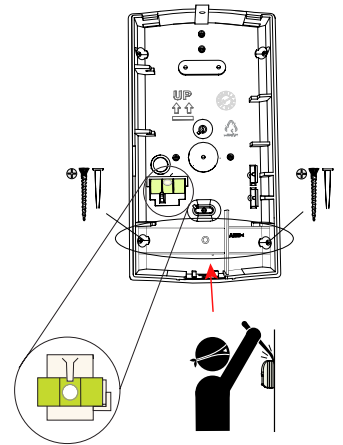

RADION PIR C RFPR-C12/RFPR-C12-A

en Installation Manual

Bosch Security Systems B.V.
Torenallee 49
5617 BA Eindhoven
Netherlands
www.boschsecurity.com

2,1 m - 2,6 m
(7 ft - 8,5 ft)
Recommended:
2,2 m (7,2 ft)

Pet Friendly 2 dogs ≤ 13 kg each (30 lb each) or up to two cats

UL - only models RFPR-12-A are evaluated by UL
UL639: Standard for Intrusion-Detection Units (Pet Friendly Immunity is not a feature of UL639)

FCC, Part 15 INCERT B-509-0070
RFPR-C12 only

ANATEL

Brazil	ANATEL		Este equipamento opera em caráter secundário, isto é, não tem direito a proteção contra interferência prejudicial, mesmo de estações do mesmo tipo, e não pode causar interferência a sistemas operando em caráter primário

P/N: F.01U.261.834 - B810
P/N: F.01U.261.835 - RFRC-OPT
P/N: F.01U.304.662 - Transmitter

EN
EN 50131-2-2
EN 50131-5-3
Grade 2
Environment Class II

Bosch YouTube Channel:

140 sec

Functional range: -10°C to +55°C (+14°F to +131°F)
UL only: 0°C to +49°C (+32°F to +120°F)
EN 50130-5 Class II: -10°C to +55°C (+14°F to +131°F)
IP30/IK04

0 - 93% Non-condensing humidity

.114 kg

433.42 MHz
10 mW maximum

Duracell DL123A, 3 VDC ---
Panasonic CR123A, 3 VDC ---
Sanyo CR123A, 3 VDC ---

1 |

2 |

3 |

4 |

5 |

6 |

7 |

8 |

Lithium, 3 VDC ---

P/N: F.01U.261.834 - B810
P/N: F.01U.261.835 - RFRC-OPT
P/N: F.01U.304.662 - Transmitter