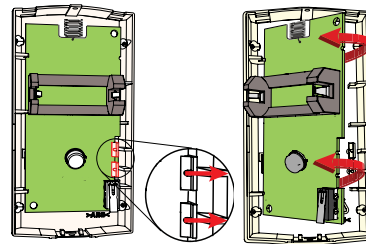

RADION PIR C RFPR-C12/RFPR-C12-A

en Installation Manual

Bosch Security Systems B.V.
Torenallee 49
5617 BA Eindhoven
Netherlands
www.boschsecurity.com

2,1 m - 2,6 m
(7 ft - 8,5 ft)
Recommended:
2,2 m (7,2 ft)

Pet Friendly 2 dogs ≤ 13 kg each (30 lb each) or up to two cats

UL - only models RFPR-12-A are evaluated by UL
UL639: Standard for Intrusion-Detection Units (Pet Friendly Immunity is not a feature of UL639)

FCC, Part 15 INCERT B-509-0070
RFPR-C12 only

ANATEL

Brazil	ANATEL		Este equipamento opera em caráter secundário, isto é, não tem direito a proteção contra interferência prejudicial, mesmo de estações do mesmo tipo, e não pode causar interferência a sistemas operando em caráter primário

P/N: F.01U.261.834 - B810
P/N: F.01U.261.835 - RFRC-OPT
P/N: F.01U.304.662 - Transmitter

EN
EN 50131-2-2
EN 50131-5-3
Grade 2
Environment Class II

Bosch YouTube Channel:

140 sec

Functional range: -10°C to +55°C (+14°F to +131°F)
UL only: 0°C to +49°C (+32°F to +120°F)
EN 50130-5 Class II: -10°C to +55°C (+14°F to +131°F)
IP30/IK04

0 - 93% Non-condensing humidity

.114 kg

433.42 MHz
10 mW maximum

Duracell DL123A, 3 VDC ---
Panasonic CR123A, 3 VDC ---
Sanyo CR123A, 3 VDC ---

1 |

2 |

3 |

4 |

5 |

6 |

7 |

8 |

Lithium, 3 VDC ---

P/N: F.01U.261.834 - B810
P/N: F.01U.261.835 - RFRC-OPT
P/N: F.01U.304.662 - Transmitter