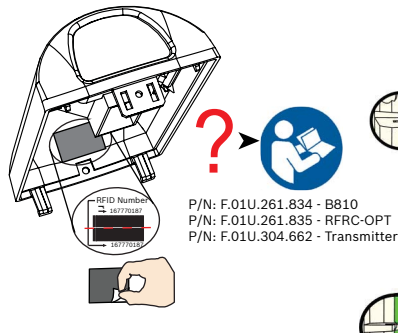

Lithium, 3 VDC ---

P/N: F.01U.261.834 - B810
P/N: F.01U.261.835 - RFRC-OPT
P/N: F.01U.304.662 - Transmitter