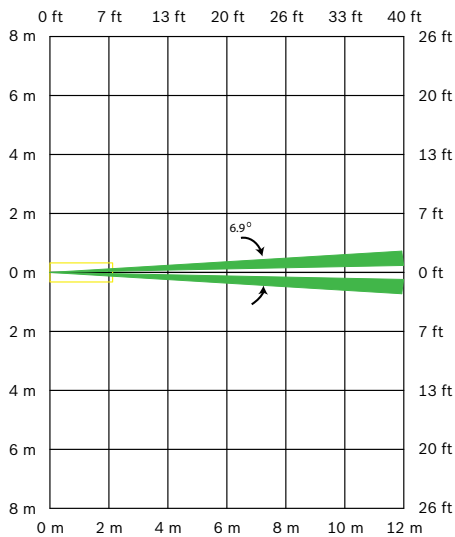

9 |

10 |

11 |

12 |

13 |

P/N: F.01U.261.834 - B810
P/N: F.01U.261.835 - RFRC-OPT
P/N: F.01U.304.662 - Transmitter

Top View

Side View

Copyright

This document is the intellectual property of Bosch Security Systems B.V. and is protected by copyright. All rights reserved.

Trademarks

All hardware and software product names used in this document are likely to be registered trademarks and must be treated accordingly.

Bosch Security Systems B.V. product manufacturing dates

Use the serial number located on the product label and refer to the Bosch Security Systems B.V. website at <http://www.boschsecurity.com/datecodes/>