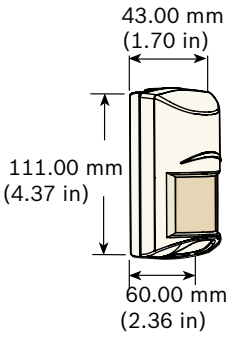

P/N: F.01U.261.834 - B810
P/N: F.01U.261.835 - RFRC-OPT
P/N: F.01U.304.662 - Transmitter

EN
EN 50131-2-2
EN 50131-5-3
Grade 2
Environment Class II

Bosch YouTube Channel:

140 sec

Functional range: -10°C to +55°C (+14°F to +131°F)
UL only: 0°C to +49°C (+32°F to +120°F)
EN 50130-5 Class II: -10°C to +55°C (+14°F to +131°F)
IP30/IK04

0 - 93% Non-condensing humidity

.114 kg

433.42 MHz
10 mW maximum

Duracell DL123A, 3 VDC ---
Panasonic CR123A, 3 VDC ---
Sanyo CR123A, 3 VDC ---

1 |

2 |

3 |

4 |