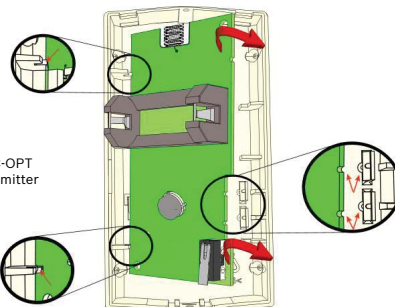

Lithium, 3 VDC ---

P/N: F.01U.261.834 - B810
P/N: F.01U.261.835 - RFRC-OPT
P/N: F.01U.304.662 - Transmitter