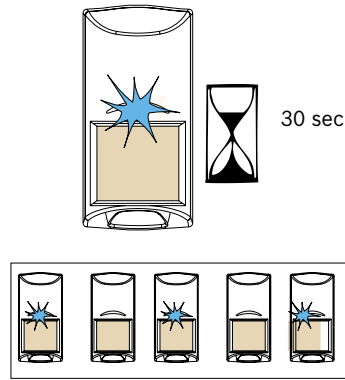

9 |

10 |

11 |

12 |

13 |

P/N: F.01U.261.834 - B810
P/N: F.01U.261.835 - RFRC-OPT
P/N: F.01U.304.662 - Transmitter

Top View

Side View

Copyright

This document is the intellectual property of Bosch Security Systems B.V. and is protected by copyright. All rights reserved.

Trademarks

All hardware and software product names used in this document are likely to be registered trademarks and must be treated accordingly.

Bosch Security Systems B.V. product manufacturing dates

Use the serial number located on the product label and refer to the Bosch Security Systems B.V. website at <http://www.boschsecurity.com/datecodes/>