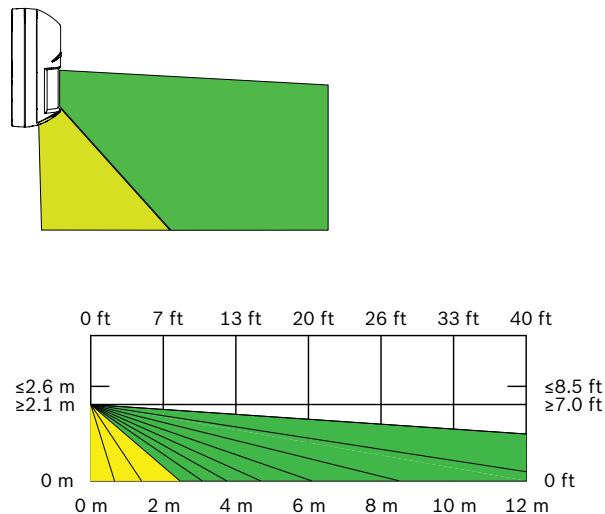

11 |

12 |

13 |

P/N: F.01U.261.834 - B810
 P/N: F.01U.261.835 - RFRC-OPT
 P/N: F.01U.304.662 - Transmitter

Top View

Side View

Copyright

This document is the intellectual property of Bosch Security Systems B.V. and is protected by copyright. All rights reserved.