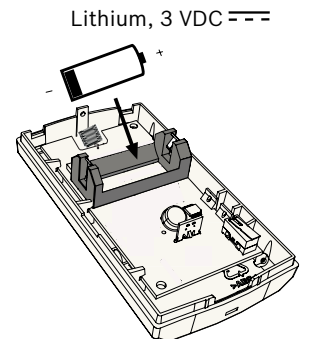

Lithium, 3 VDC ---

P/N: F.01U.261.834 - B810
P/N: F.01U.261.835 - RFRC-OPT
P/N: F.01U.304.662 - Transmitter