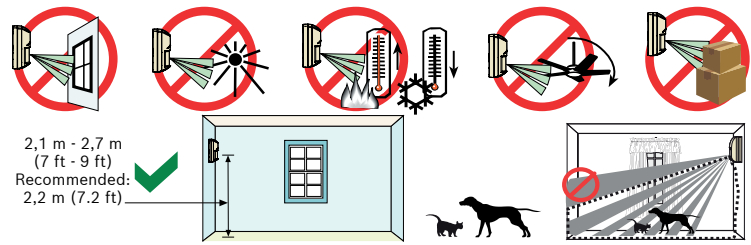

RADION PIR RFPR-12/RFPR-12-A

en Installation Manual

Bosch Security Systems B.V.
Torenallee 49
5617 BA Eindhoven
Netherlands
www.boschsecurity.com

UL - only models RFPR-12-A are evaluated by UL
UL639: Standard for Intrusion-Detection Units (Pet Friendly Immunity is not a feature of UL639)
FCC, Part 15