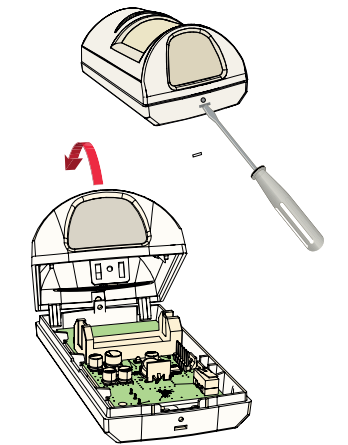

RADION PIR RFPR-12/RFPR-12-A

en Installation Manual

Bosch Security Systems B.V.
Torenallee 49
5617 BA Eindhoven
Netherlands
www.boschsecurity.com

UL - only models RFPR-12-A are evaluated by UL
UL639: Standard for Intrusion-Detection Units (Pet Friendly Immunity is not a feature of UL639)
FCC, Part 15

VdS
H116003
RFPR-12 only
CE
EN
EN 50131-2-2
EN 50131-5-3
Grade 2
Environment Class II
INCERT B-509-0070
RFPR-12 only

ANATEL

Brazil	ANATEL

Este equipamento opera em caráter secundário, isto é, não tem direito a proteção contra interferência prejudicial, mesmo de estações do mesmo tipo, e não pode causar interferência a sistemas operando em caráter primário

140 sec

0.114 kg

Functional range: -10°C to +55°C (+14°F to +131°F)
UL only: 0°C to +49°C (+32°F to +120°F)
EN 50130-5 Class II: -10°C to +55°C (+14°F to +131°F)
IP30/IK04

0 - 93% Non-condensing humidity

433.42 MHz
10 mW maximum

Duracell DL123A, 3 VDC

Panasonic CR123A, 3 VDC

Sanyo CR123A, 3 VDC

Bosch YouTube Channel:

P/N: F.01U.261.834 - B810
P/N: F.01U.261.835 - RFRC-OPT
P/N: F.01U.304.662 - Transmitter

1 |

2 |

3 |

4 |

5 |

6 |

7 |

8 |

P/N: F.01U.261.834 - B810
P/N: F.01U.261.835 - RFRC-OPT
P/N: F.01U.304.662 - Transmitter