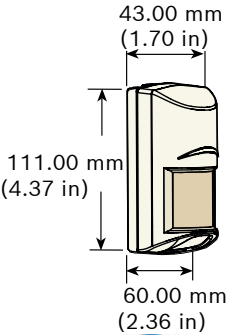

UL - only models RFPR-12-A are evaluated by UL
UL639: Standard for Intrusion-Detection Units (Pet Friendly Immunity is not a feature of UL639)
FCC, Part 15

VdS
H116003
RFPR-12 only
CE
EN
EN 50131-2-2
EN 50131-5-3
Grade 2
Environment Class II
INCERT B-509-0070
RFPR-12 only

ANATEL

Brazil	ANATEL

Este equipamento opera em caráter secundário, isto é, não tem direito a proteção contra interferência prejudicial, mesmo de estações do mesmo tipo, e não pode causar interferência a sistemas operando em caráter primário

140 sec

0.114 kg

Functional range: -10°C to +55°C (+14°F to +131°F)
UL only: 0°C to +49°C (+32°F to +120°F)
EN 50130-5 Class II: -10°C to +55°C (+14°F to +131°F)
IP30/IK04

0 - 93% Non-condensing humidity

433.42 MHz
10 mW maximum

Duracell DL123A, 3 VDC

Panasonic CR123A, 3 VDC

Sanyo CR123A, 3 VDC

Bosch YouTube Channel:

P/N: F.01U.261.834 - B810
P/N: F.01U.261.835 - RFRC-OPT
P/N: F.01U.304.662 - Transmitter

1 |

2 |

3 |

4 |