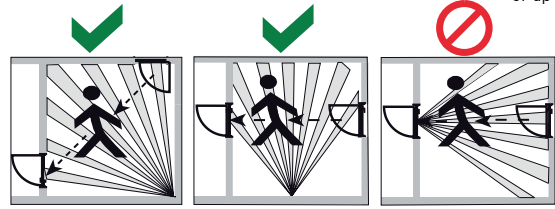

RADION PIR RFPR-12/RFPR-12-A

en Installation Manual

Bosch Security Systems B.V.
Torenallee 49
5617 BA Eindhoven
Netherlands
www.boschsecurity.com

UL - only models RFPR-12-A are evaluated by UL
UL639: Standard for Intrusion-Detection Units (Pet Friendly Immunity is not a feature of UL639)
FCC, Part 15