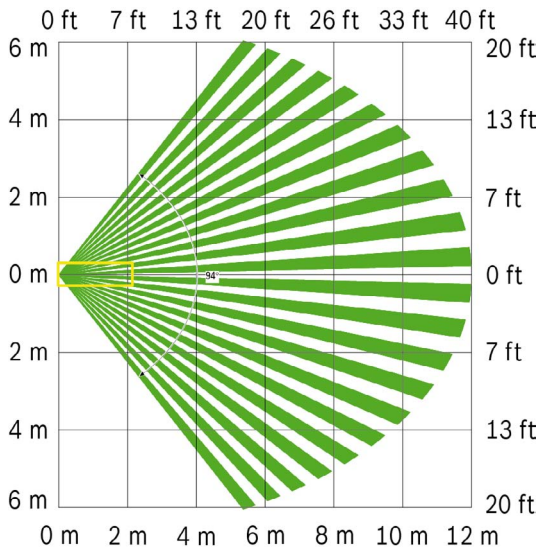

9 |

10 |

11 |

12 |

13 |

P/N: F.01U.261.834 - B810
 P/N: F.01U.261.835 - RFRC-OPT
 P/N: F.01U.304.662 - Transmitter

Top View

Side View