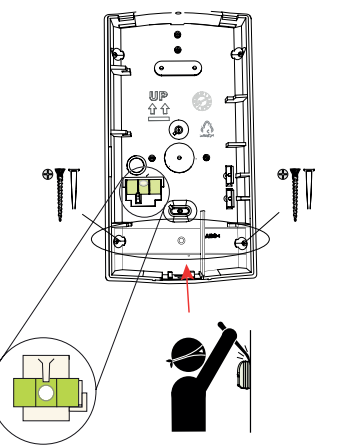

RADION PIR RFPR-12/RFPR-12-A

en Installation Manual

Bosch Security Systems B.V.
Torenallee 49
5617 BA Eindhoven
Netherlands
www.boschsecurity.com

UL - only models RFPR-12-A are evaluated by UL
UL639: Standard for Intrusion-Detection Units (Pet Friendly Immunity is not a feature of UL639)
FCC, Part 15

VdS
H116003
RFPR-12 only
CE
EN
EN 50131-2-2
EN 50131-5-3
Grade 2
Environment Class II
INCERT B-509-0070
RFPR-12 only

ANATEL

Brazil	ANATEL

Este equipamento opera em caráter secundário, isto é, não tem direito a proteção contra interferência prejudicial, mesmo de estações do mesmo tipo, e não pode causar interferência a sistemas operando em caráter primário

140 sec

0.114 kg

Functional range: -10°C to +55°C (+14°F to +131°F)
UL only: 0°C to +49°C (+32°F to +120°F)
EN 50130-5 Class II: -10°C to +55°C (+14°F to +131°F)
IP30/IK04

0 - 93% Non-condensing humidity

433.42 MHz
10 mW maximum

Duracell DL123A, 3 VDC

Panasonic CR123A, 3 VDC

Sanyo CR123A, 3 VDC

Bosch YouTube Channel:

P/N: F.01U.261.834 - B810
P/N: F.01U.261.835 - RFRC-OPT
P/N: F.01U.304.662 - Transmitter

1 |

2 |

3 |

4 |

5 |

6 |

7 |

8 |

P/N: F.01U.261.834 - B810
P/N: F.01U.261.835 - RFRC-OPT
P/N: F.01U.304.662 - Transmitter