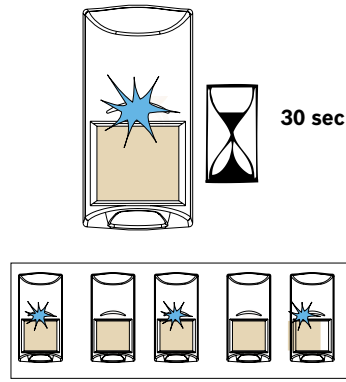

9 |

10 |

11 |

12 |

13 |

P/N: F.01U.261.834 - B810
P/N: F.01U.261.835 - RFRC-OPT
P/N: F.01U.304.662 - Transmitter

Top View

Side View

Copyright

This document is the intellectual property of Bosch Security Systems B.V. and is protected by copyright. All rights reserved.

Trademarks

All hardware and software product names used in this document are likely to be registered trademarks and must be treated accordingly.

Bosch Security Systems B.V. product manufacturing dates

Use the serial number located on the product label and refer to the Bosch Security Systems B.V. website at <http://www.boschsecurity.com/datecodes/>