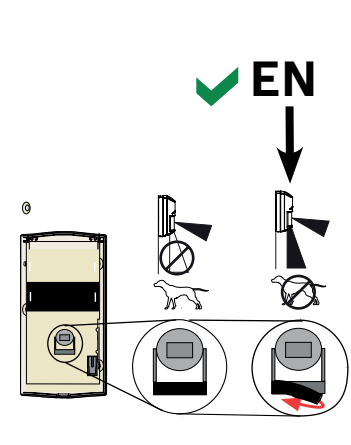

RADION PIR RFPR-12/RFPR-12-A

en Installation Manual

Bosch Security Systems B.V.
Torenallee 49
5617 BA Eindhoven
Netherlands
www.boschsecurity.com

UL - only models RFPR-12-A are evaluated by UL
UL639: Standard for Intrusion-Detection Units (Pet Friendly Immunity is not a feature of UL639)
FCC, Part 15

VdS
H116003
RFPR-12 only
CE
EN
EN 50131-2-2
EN 50131-5-3
Grade 2
Environment Class II
INCERT B-509-0070
RFPR-12 only

ANATEL

Brazil	ANATEL

Este equipamento opera em caráter secundário, isto é, não tem direito a proteção contra interferência prejudicial, mesmo de estações do mesmo tipo, e não pode causar interferência a sistemas operando em caráter primário

140 sec

0.114 kg

Functional range: -10°C to +55°C (+14°F to +131°F)
UL only: 0°C to +49°C (+32°F to +120°F)
EN 50130-5 Class II: -10°C to +55°C (+14°F to +131°F)
IP30/IK04

0 - 93% Non-condensing humidity

433.42 MHz
10 mW maximum

Duracell DL123A, 3 VDC

Panasonic CR123A, 3 VDC

Sanyo CR123A, 3 VDC

Bosch YouTube Channel:

P/N: F.01U.261.834 - B810
P/N: F.01U.261.835 - RFRC-OPT
P/N: F.01U.304.662 - Transmitter

1 |

2 |

3 |

4 |

5 |

6 |

7 |

8 |

P/N: F.01U.261.834 - B810
P/N: F.01U.261.835 - RFRC-OPT
P/N: F.01U.304.662 - Transmitter