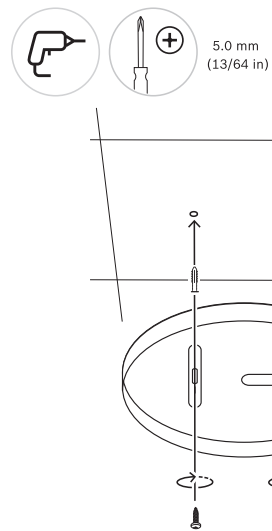

1 |

2 |

3 |

4 |

5 |

6 |

7 |

8 |

	UL	↕	93% +40°C	}	(+104°F)
		↕	0% +30°C		
Non-condensing					
	UL	↕	+55°C +131°F	}	+14°F
		↕	0°C +120°F		

x2
Panasonic 3v
CR123A

RADION smoke
RFSM2-A

en Quick installation guide

www.boschsecurity.com

Changes or modifications made to the product without Bosch's consent is prohibited and may void the user's ability to operate the equipment.