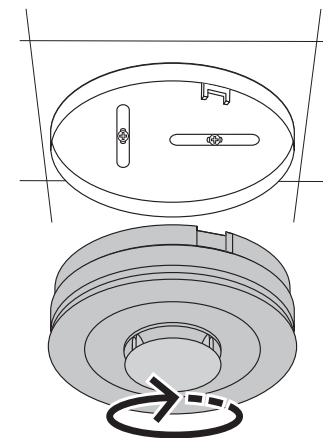

	UL	↕	93% +40°C	}	(+104°F)
		↕	0% +30°C		
Non-condensing					
	UL	↕	+55°C +131°F	}	+14°F
		↕	0°C +120°F		

x2
Panasonic 3v
CR123A

RADION smoke
RFSM2-A

en Quick installation guide

www.boschsecurity.com

Changes or modifications made to the product without Bosch's consent is prohibited and may void the user's ability to operate the equipment.