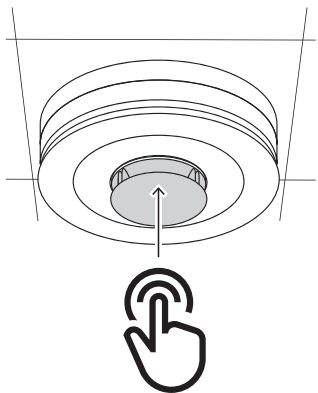

UL	↕	93% +40°C	}	(+104°F)		
		↕	0% +30°C				
Non-condensing							
	UL	↕	+55°C +131°F	}	+14°F		
		↕	0°C +120°F			}	+32°F

x2
Panasonic 3v
CR123A

RADION smoke
RFSM2-A

en Quick installation guide

www.boschsecurity.com

Bosch Security Systems B.V.
Torenallee 49
5617 BA Eindhoven
The Netherlands
www.boschsecurity.com
© Bosch Security Systems B.V., 2020