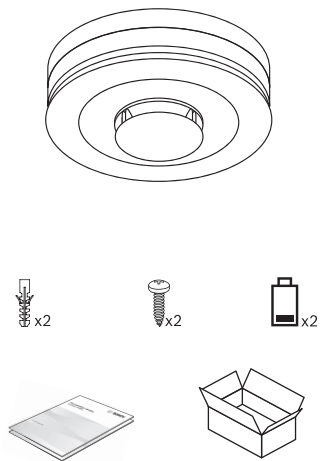

1 |

2 |

3 |

4 |

5 |

6 |

7 |

8 |

	UL	↕	93% +40°C	}	(+104°F)
		↕	0% +30°C		
Non-condensing					
	UL	↕	+55°C +131°F	}	+14°F
		↕	0°C +120°F		

x2
Panasonic 3v
CR123A

RADION smoke
RFSM2-A

en Quick installation guide

www.boschsecurity.com

Changes or modifications made to the product without Bosch's consent is prohibited and may void the user's ability to operate the equipment.