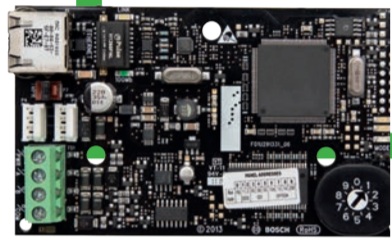

Solution 2000/3000 Product Matrix

ICP-SOL2-P
Solution 2000 Panel PCB

ICP-SOL3-P
Solution 3000 Panel PCB

WE800EV2
Wireless Keyfob Receiver

HCT-4
Button Premium Keyfob

Up to 2 Communications Modules

B426-M
Cloud Connected Ethernet Communication Module

B450-M
Cloud Connected Plug-In Communicator Interface

B444
4G GPRS Data Communicator

MCB4G
Multicom LTE Dual Carrier Communicator

Bosch Remote Security Control Plus App

A-Link Plus Software

Up to 4 Keypads

IUI-SOL-ICON LCD
Icon Keypad

IUI-SOL-TEXT LCD
Alphanumeric Keypad

IUI-SOL-TS5
5" TouchScreen Keypad

IUI-SOL-TS7
7" TouchScreen Keypad

IUI-SOL-ADAPTER
Direct link/Programming adapter

RADION Wireless For Solution 3000 only