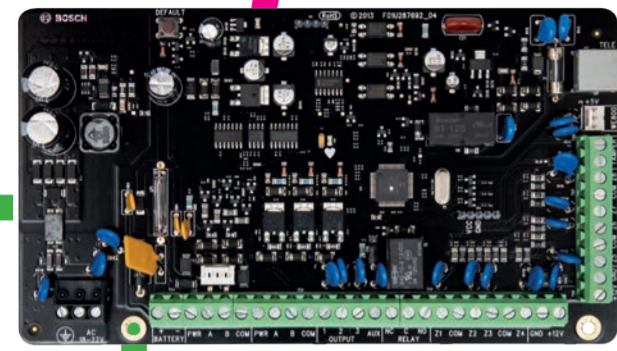

Solution 2000/3000 Product Matrix

ICP-SOL2-P
Solution 2000 Panel PCB

ICP-SOL3-P
Solution 3000 Panel PCB

WE800EV2
Wireless Keyfob Receiver

HCT-4
Button Premium Keyfob

Up to 2 Communications Modules

B426-M
Cloud Connected Ethernet Communication Module

B450-M
Cloud Connected Plug-In Communicator Interface

B444
4G GPRS Data Communicator

MCB4G
Multicom LTE Dual Carrier Communicator

Bosch Remote Security Control Plus App

A-Link Plus Software

Up to 4 Keypads

IUI-SOL-ICON LCD
Icon Keypad

IUI-SOL-TEXT LCD
Alphanumeric Keypad

IUI-SOL-TS5
5" TouchScreen Keypad

IUI-SOL-TS7
7" TouchScreen Keypad

IUI-SOL-ADAPTER
Direct link/Programming adapter

RADION Wireless For Solution 3000 only

ISC-BLD2-W12G
Blue Line Gen 2 TriTech

ISC-BLD2-WP12G
Blue Line Gen2 Pet Friendly TriTech

B308 SDI2 8
Output Expansion Module (Up to 2 Per System)