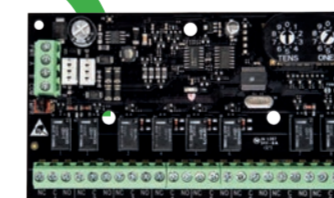

B308 SDI2 8
Output Expansion Module (Up to 2 Per System)