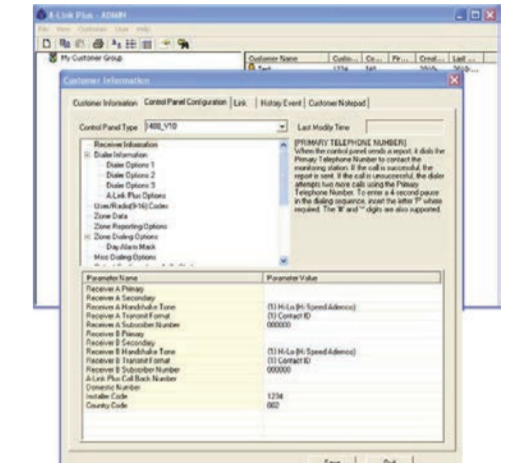

B450-M
Cloud Connected Plug-In Communicator Interface

B444
4G GPRS Data Communicator

MCB4G
Multicom LTE Dual Carrier Communicator

Bosch Remote Security Control Plus App

A-Link Plus Software

Up to 4 Keypads