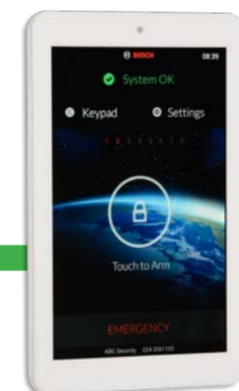

B450-M
Cloud Connected Plug-In Communicator Interface

B444
4G GPRS Data Communicator

MCB4G
Multicom LTE Dual Carrier Communicator

Bosch Remote Security Control Plus App

A-Link Plus Software

Up to 4 Keypads

IUI-SOL-ICON LCD
Icon Keypad

IUI-SOL-TEXT LCD
Alphanumeric Keypad

IUI-SOL-TS5
5" TouchScreen Keypad

IUI-SOL-TS7
7" TouchScreen Keypad

IUI-SOL-ADAPTER
Direct link/Programming adapter

RADION Wireless For Solution 3000 only